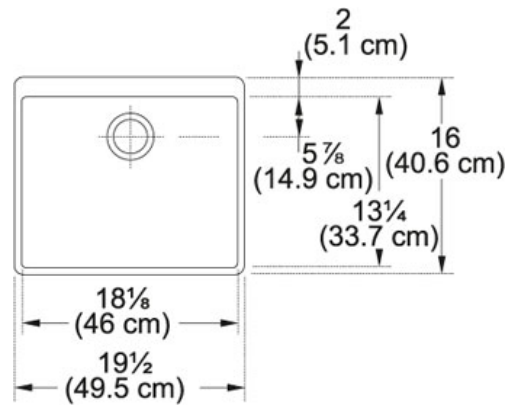

SPECIFICATION SHEET

PRODUCT FAMILY: Sinks FINISH: Fireclay Biscuit SERIES: MANOR HOUSE MODEL: MHK110-20

Product Information

FUN#	130.0066.189
US Part Number	MHK110-20BT
Installation Clips	No
Minimum Cabinet Size	21"
Drain Opening	3 1/2"
Outer Dimensions	19 11/16"x15 3/4"x6 11/16"
Bowl Size	17 3/4"x12 5/8"x5 7/8"
Number of Bowls	1
Cut-Out Template	No
*	Dimensions may vary by 2% (plus or minus) due to material attributes and firing process. Finish on front and sides only.
Type of Material	Fireclay