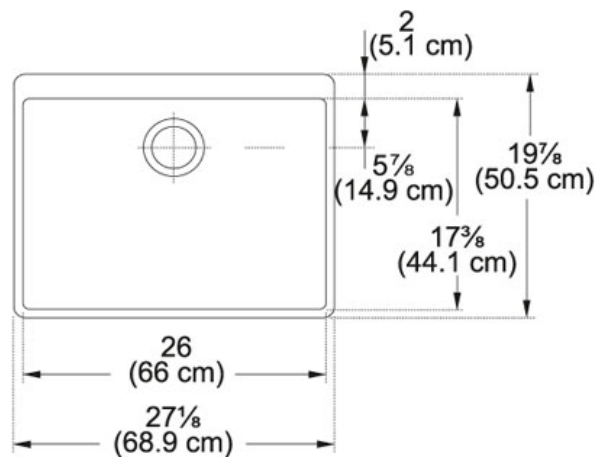

SPECIFICATION SHEET

PRODUCT FAMILY: Sinks FINISH: Fireclay Biscuit SERIES: MANOR HOUSE MODEL: MHK110-28

Product Information

FUN#	130.0066.197
US Part Number	MHK110-28BT
Installation Clips	No
Minimum Cabinet Size	30"
Drain Opening	3 1/2"
Outer Dimensions	27 5/8"x19 3/4"x7 7/8"
Bowl Size	25 5/8"x16 1/8"x7 1/8"
Number of Bowls	1
Cut-Out Template	No
*	Dimensions may vary by 2% (plus or minus) due to material attributes and firing process. Finish on front and sides only.
Type of Material	Fireclay