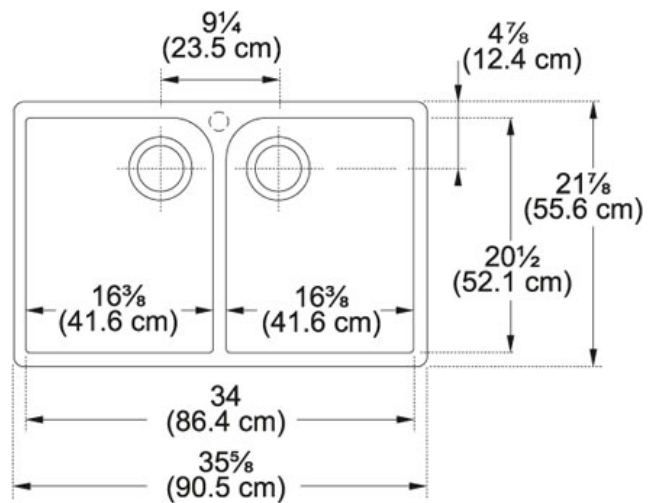

SPECIFICATION SHEET

PRODUCT FAMILY: Sinks FINISH: Fireclay Biscuit SERIES: MANOR HOUSE MODEL: MHK720-35

Product Information

| | |
|-----------------------------|---|
| FUN# | 130.0066.208 |
| US Part Number | MHK720-35BT |
| Installation Clips | No |
| Minimum Cabinet Size | 36" |
| Drain Opening | 3 1/2" |
| Faucet Hole | 1 |
| Outer Dimensions | 35 5/8"x21 11/16" |
| Bowl Size | 16 1/2"x19 11/16"x7 7/8" |
| Number of Bowls | 2 |
| Cut-Out Template | No |
| * | Dimensions may vary by 2% (plus or minus) due to material attributes and firing process. Finish on front and sides only. |
| Type of Material | Fireclay |