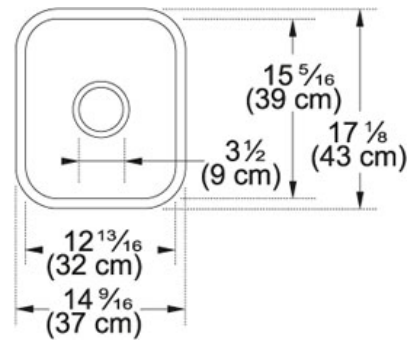

# SPECIFICATION SHEET

PRODUCT FAMILY: Sinks FINISH: Fireclay Biscuit SERIES: CISTERNA MODEL: CCK110-13

## Product Information

<b>FUN#</b>	126.0066.106
<b>US Part Number</b>	CCK110-13BT
<b>Minimum Cabinet Size</b>	18"
<b>Drain Opening</b>	3 1/2"
<b>Outer Dimensions</b>	14 9/16"x17 1/8"x8 5/8"
<b>Bowl Size</b>	12 3/8"x15 5/16"x7 7/8"
<b>Number of Bowls</b>	1
*	Dimensions may vary by 2% (plus or minus) due to material attributes and firing process **Installation of this fireclay product requires custom cabinetry. Franke recommends that an experienced cabinet maker build the new cabinet, or is responsible for modifications to existing cabinets for this product.
<b>Type of Material</b>	Fireclay