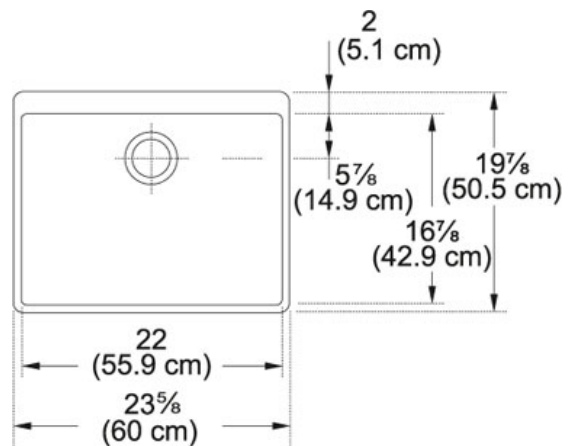

SPECIFICATION SHEET

PRODUCT FAMILY: Sinks FINISH: Fireclay Biscuit SERIES: MANOR HOUSE MODEL: MHK110-24

Product Information

FUN#	130.0066.193
US Part Number	MHK110-24BT
Installation Clips	No
Minimum Cabinet Size	27"
Drain Opening	3 1/2"
Outer Dimensions	23 5/8"x19 3/4"x7 7/8"
Bowl Size	22 1/4"x16 1/2"x7 1/8"
Number of Bowls	1
Cut-Out Template	No
*	Dimensions may vary by 2% (plus or minus) due to material attributes and firing process. Finish on front and sides only.
Type of Material	Fireclay