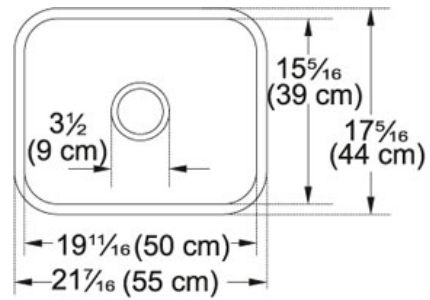

SPECIFICATION SHEET

PRODUCT FAMILY: Sinks FINISH: Fireclay Biscuit SERIES: CISTERNA MODEL: CCK110-19

Product Information

FUN#	126.0066.143
US Part Number	CCK110-19BT
Minimum Cabinet Size	27"
Drain Opening	3 1/2"
Outer Dimensions	21 5/8"x17 5/16"
Bowl Size	19 11/16"x15 5/16"x7 7/8"
Number of Bowls	1
*	Dimensions may vary by 2% (plus or minus) due to material attributes and firing process **Installation of this fireclay product requires custom cabinetry. Franke recommends that an experienced cabinet maker build the new cabinet, or is responsible for modifications to existing cabinets for this product.
Type of Material	Fireclay