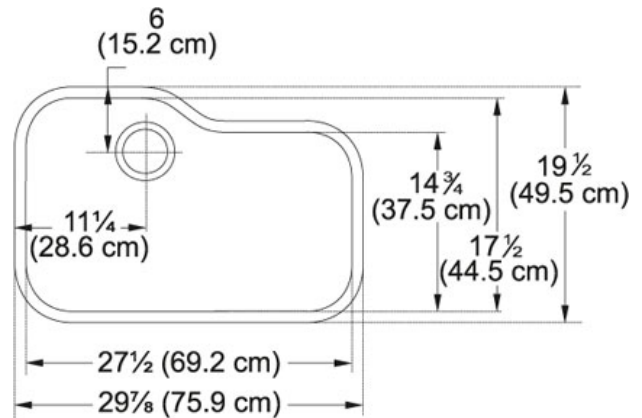

SPECIFICATION SHEET

PRODUCT FAMILY: Sinks FINISH: Fireclay Biscuit SERIES: ORCA MODEL: ORK110

Product Information

FUN#	126.0066.181
US Part Number	ORK110BT
Franke Integral Ledge	built-in
Minimum Cabinet Size	33"
Drain Opening	3 1/2"
Outer Dimensions	30"x19 1/2"x9 7/8"
Bowl Size	27 9/16" or 27 5/8"x17 1/2"x9"
Number of Bowls	1
Cut-Out Template	No
*	Dimensions may vary by 2% (plus or minus) due to material attributes and firing process **Installation of this fireclay product requires custom cabinetry. Franke recommends that an experienced cabinet maker build the new cabinet, or is responsible for modifications to existing cabinets for this product.
Type of Material	Fireclay