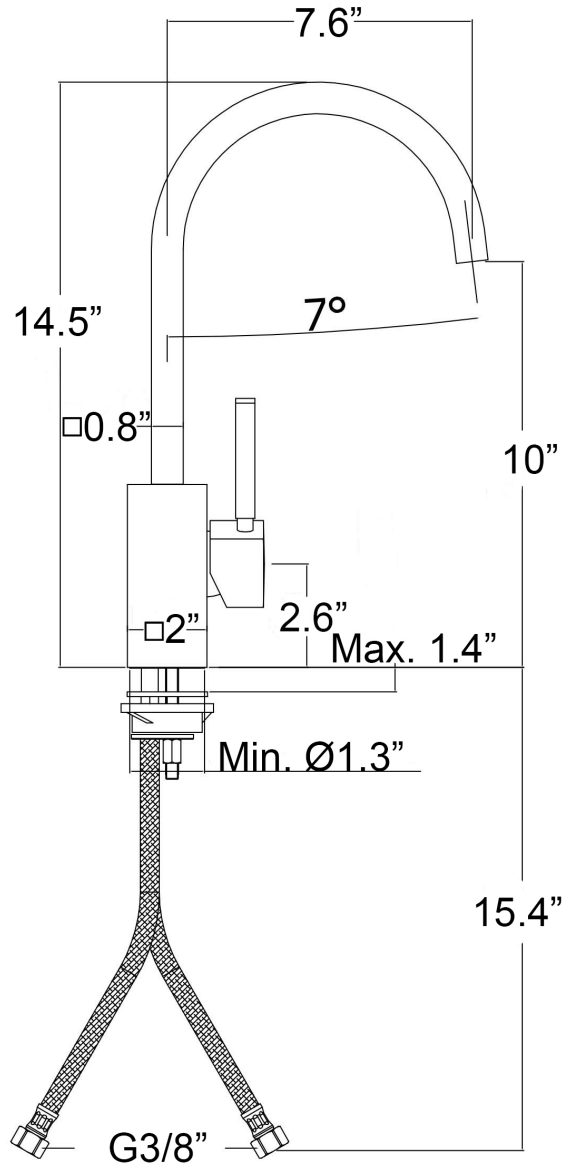

Product Specs Sheets

All connections/ hoses to US standards

Collection
Domino

Model |
Domino 180

Dimensions Metric

1 inch = 2.54 cm
1 inch = 25.4 mm

WS[®]
BATH
COLLECTIONS

1051 Lea Drive - Collegeville, PA 19426
Tel. 215 513 9400 - Fax 610 831 0215
www.ws bathcollections.com - info@ws bathcollections.com