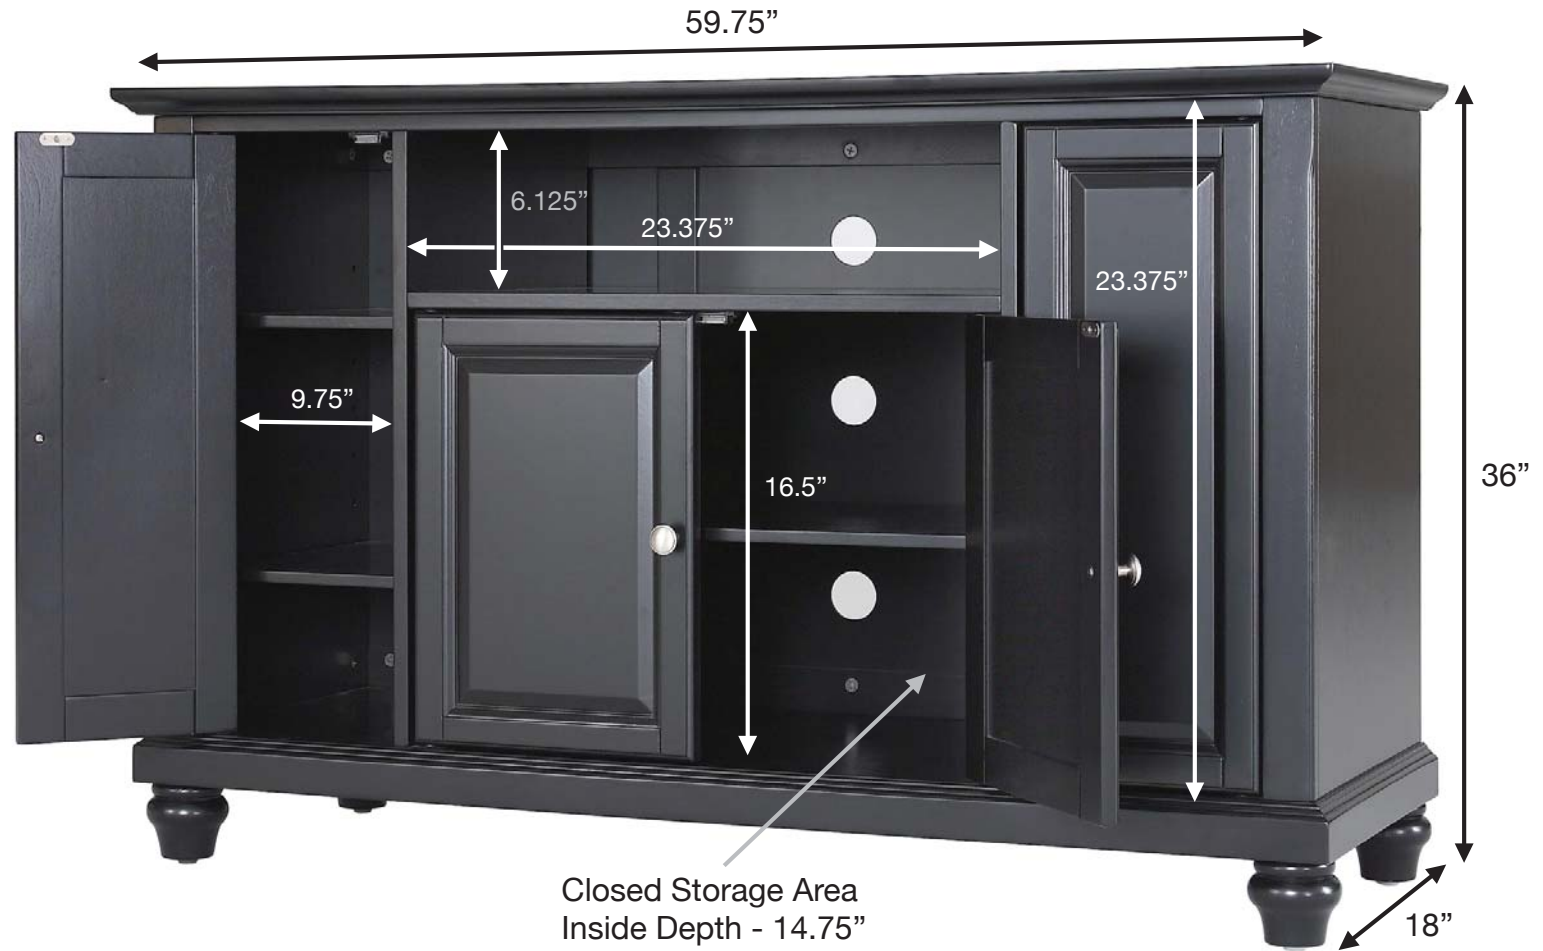

48" TV STANDS KF10002

Subtract 2" from height for Bun Foot

C R O S L E Y
F U R N I T U R E