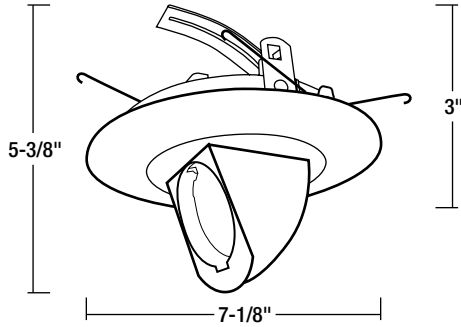

**NL-680**  
**Fully Adjustable Elbow**

Type
Project
Catalog No.
Lamp/Wattage

**TRIM DIMENSIONS**

Trim OD: 7-1/8"  
 Height: 3"  
 Maximum Extension: 5-3/8"

**FEATURES**

- Trim**  
 Metal trim with fully adjustable elbow can be adjusted up 358° horizontally and 70° vertically. Adjustable elbow allows lamp to be front loaded into trim.
- Mounting**  
 Trim includes two "V" torsion springs to mount trim securely to housing. Replacement "V" torsion springs are available (NRA-86).
- Compatible Housings**  
 Compatible with Low Voltage housings and Low Voltage retrofit kits. See individual specification sheets for more information.