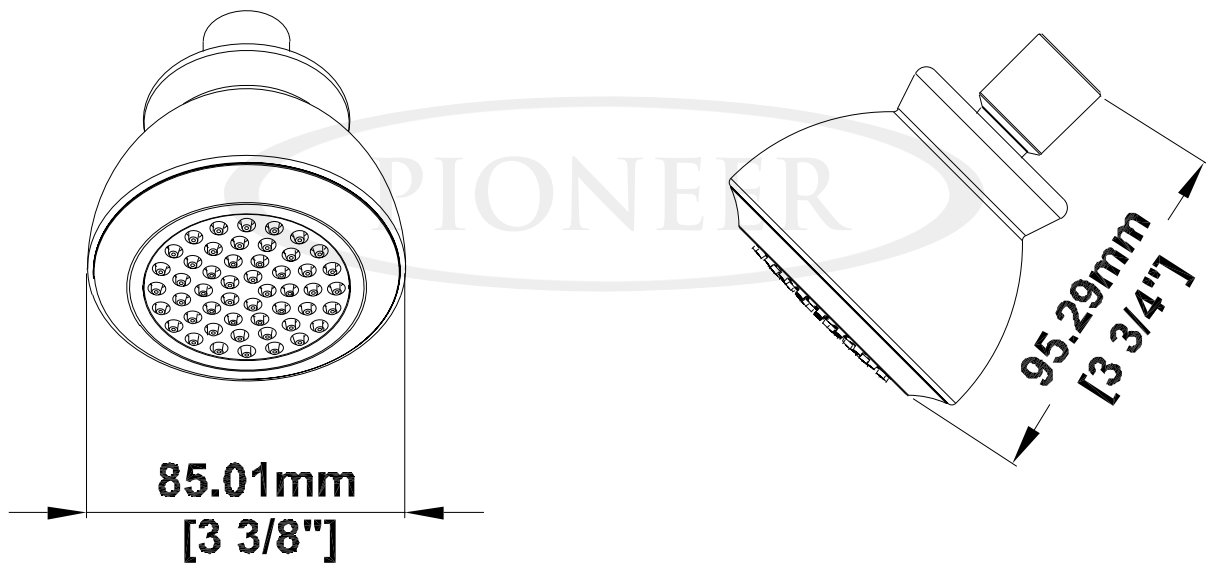

Product Diagram

ENGINEERING EXCELLENCE

Pioneer: 1-800-338-9468
Commerce, CA 90040
www.pioneerind.com
Pioneer Industries, Inc. © 2009