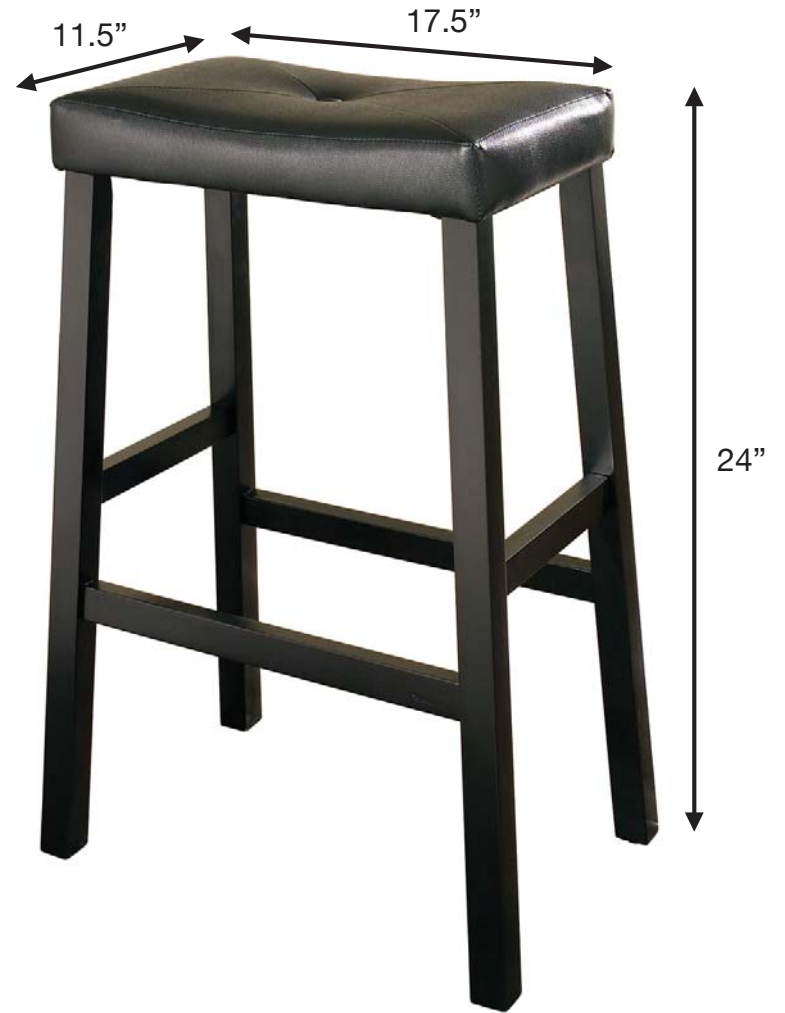

# SADDLE SEAT BAR STOOLS

24" BAR STOOLS

29" BAR STOOLS

# BUTCHER BLOCK ISLAND CF3006