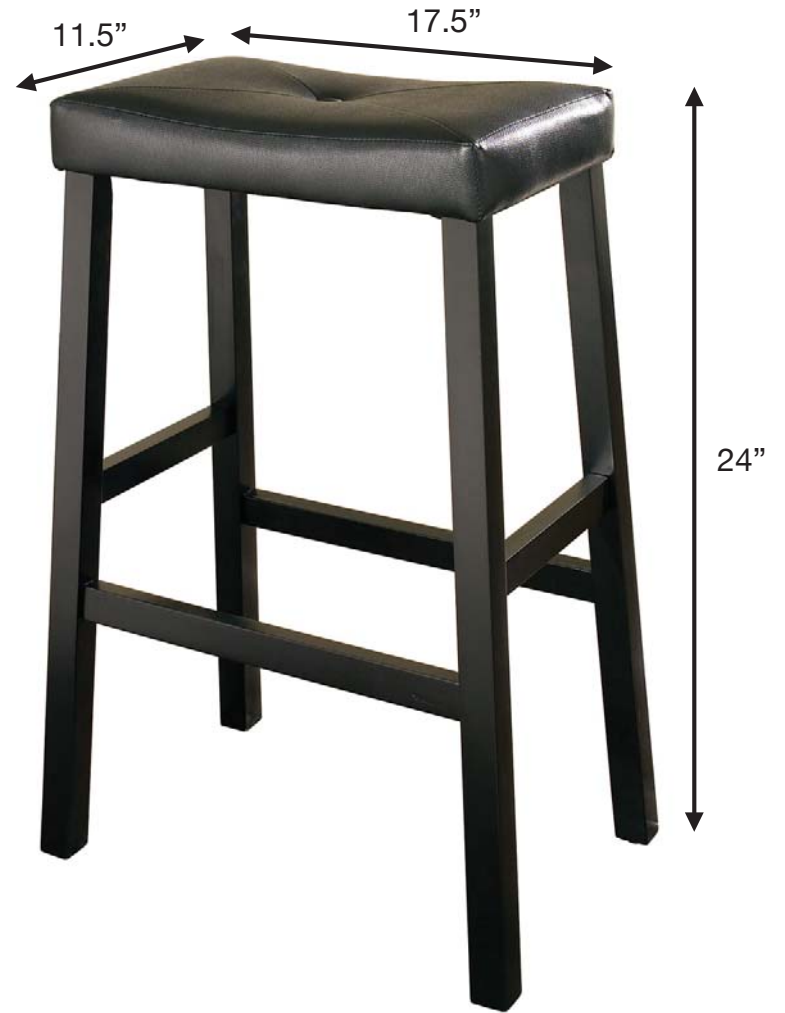

SADDLE SEAT BAR STOOLS

24" BAR STOOLS

29" BAR STOOLS

DROP LEAF ISLAND CF3007