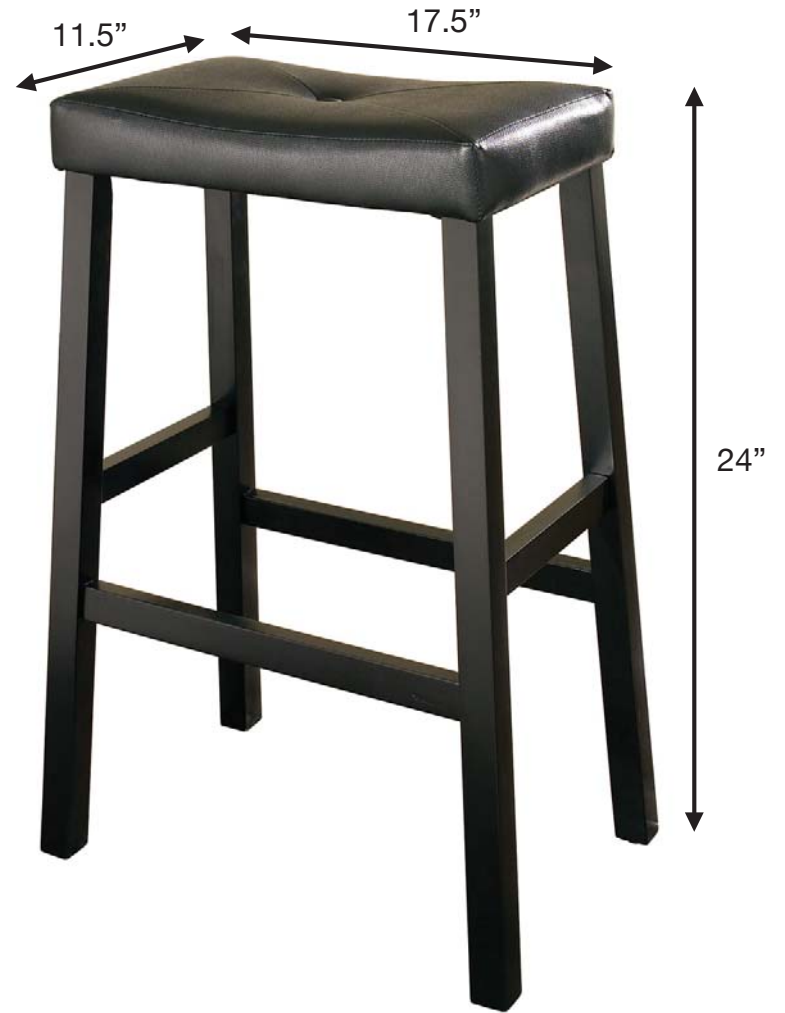

# SADDLE SEAT BAR STOOLS

24" BAR STOOLS

29" BAR STOOLS

# DROP LEAF ISLAND CF3007