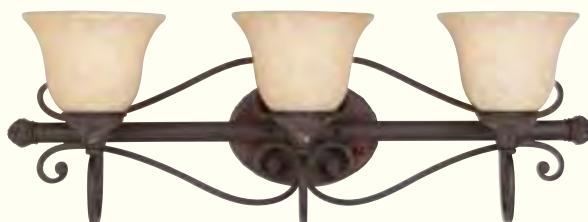

25692

Style No.	Length	Height	Ext.	Bulbs
25691	6 3/4"	10"	8"	1-100W/MED
25692	29"	10"	8"	3-100W/MED
25693	38 1/2"	10"	8"	4-100W/MED
25694	48 1/2"	10"	8"	5-100W/MED