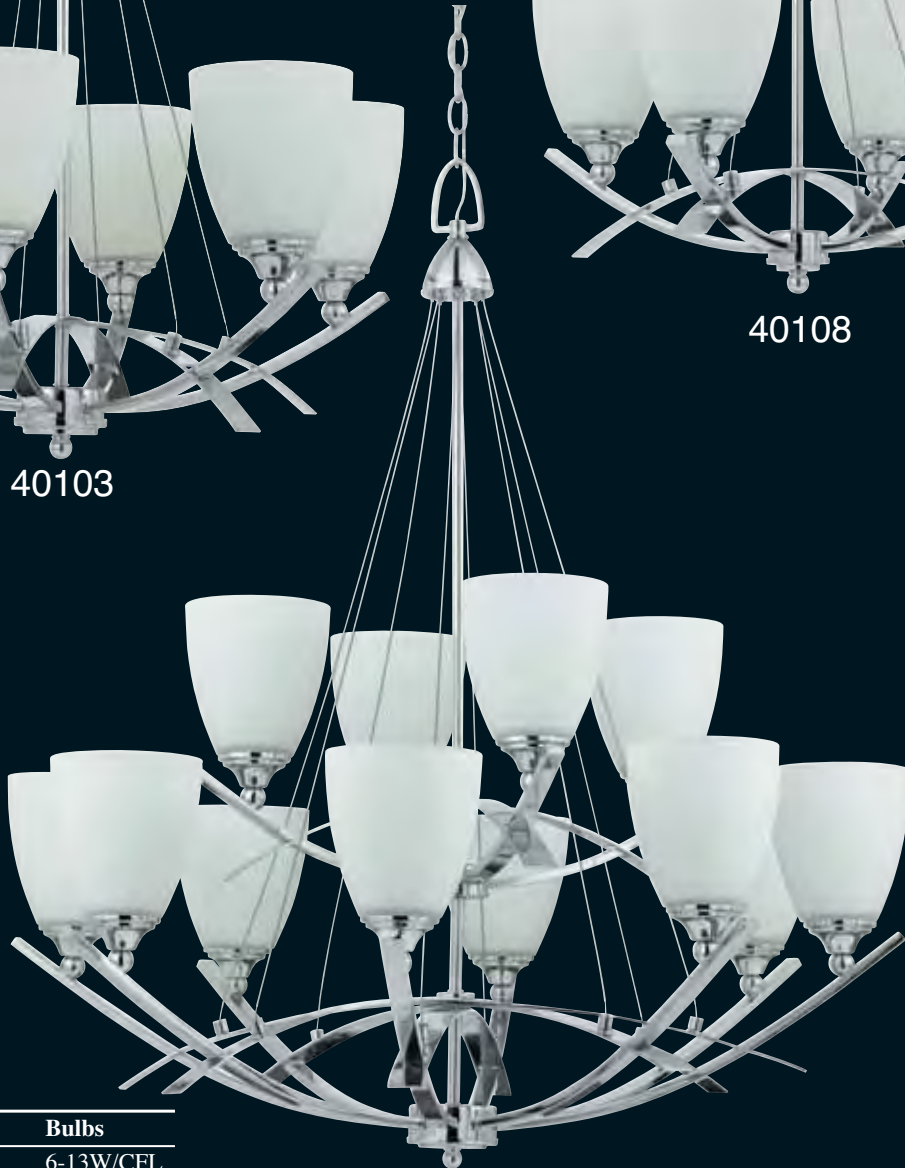

# Neptune

*Crisp White Opal glass, perched high on sleek Chrome bows and suspended by Cable, gives an illusion of Sails in this contemporary nautically-inspired series.*

40103

40108

40104

Style No.	Dia.	Height	Bulbs
40103	26"	30"	6-13W/CFL
40104	35"	39"	12-13W/CFL
40108	23"	25"	4-13W/CFL

**40101-22**  
Semi-Flush/Hang Convertible

**40101-15**  
Semi-Flush/Hang Convertible

**40101-15**  
Shown as Pendant

**40101-22**  
Shown as Pendant

**40102**

Style No.	Dia.	Height	Bulbs
40101-15	15"	14"	2-13W/CFL
40101-22	22"	15"	3-13W/CFL
40102	22"	26"	3-13W/CFL
40109	5 1/2"	16"	1-13W/CFL