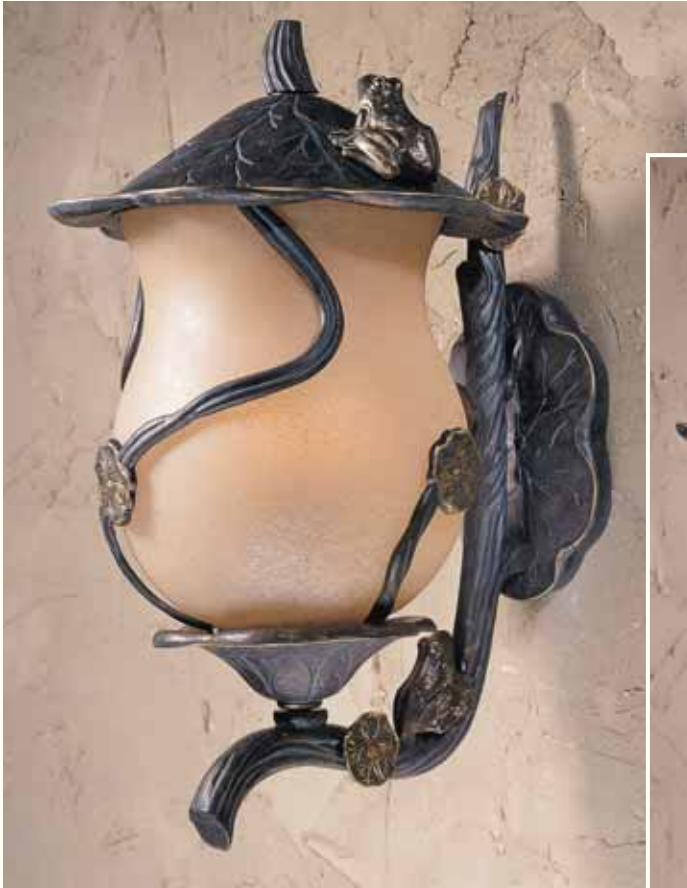

# Froggie

*Weathered Bronze with Hand Painted Antiqued Gold Highlights*

*Premium Hand-Crafted Solid Cast Aluminium*

*Hand Blown Cognac Antiqued Glass*

**75132-12**  
4 LTS Wall Mount

**75131-12**  
3 LTS Wall Mount