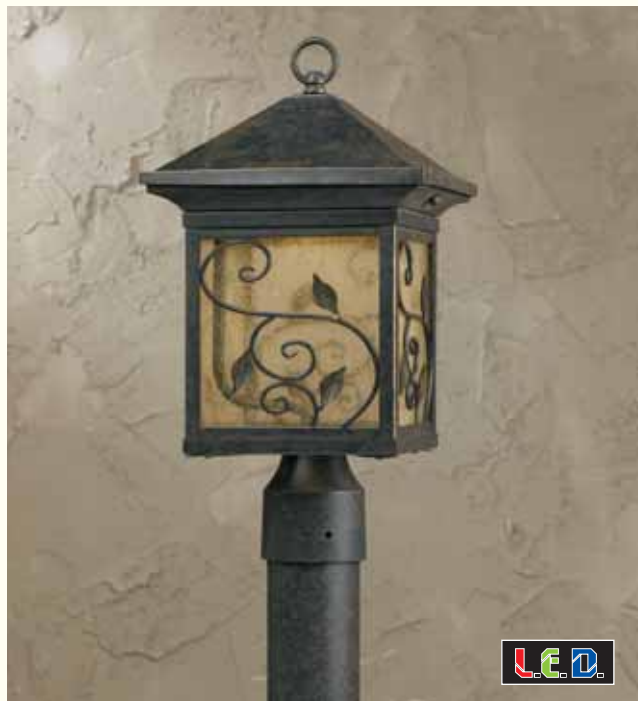

79116-12

Style No.	Width	Height	Ext.	Bulbs
79110-12	6"	10"	8"	1-3.6W/LED
79111-12	7"	11"	8 1/2"	1-7.2W/LED
79112-12	8 1/2"	13"	10 1/2"	1-10.8W/LED

Style No.	Dia.	Height	Bulbs
79116-12	8 1/2" SQ	16"	1-10.8W/LED
79117-12	8 1/2" SQ	12 1/2"	1-10.8W/LED

For Posts and Accessories, See page # 229-230