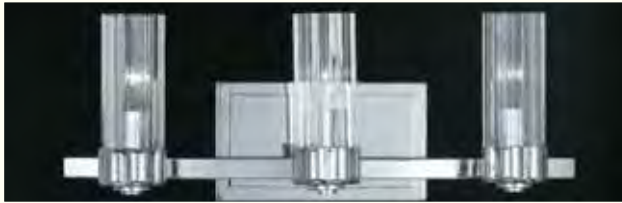

The Glacier Bath

*Peaks of tall, clear, icy glass float above the clean chrome lines,
bathing your room in a beautiful crisp light*

Flush Mount

The Complete "Glacier" Family Can
Be Found On Pages 008-010

25263

Style No.	Length	Height	Ext.	Bulbs
25262	13"	7"	5"	2-60W/CANDLE
25263	20"	7"	5"	3-60W/CANDLE
25265	33"	7"	5"	5-60W/CANDLE

Style No.	Width	Height	Ext.	Bulbs
38110/1	4 1/2"	7"	5"	1-60W/CANDLE

Cylindrique Bath

*Sleek flowing lines of Chrome hoist up Dual glass Cylinders-opaque
white within clear-in this stark and dramatic collection*

Semi-Flush/Hang Convertible
The Complete "Cylindrique" Family
Can Be Found On Pages 011-012

Style No.	Width	Height	Ext.	Bulbs
25243	20"	9"	6 1/2"	3-60W/CANDLE
25245	35"	9"	6 1/2"	5-60W/CANDLE
38520/1	4 1/2"	11"	6"	1-60W/CANDLE