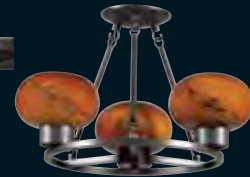

23113-BZ

23112-BZ

All Sizes May Be Mounted "Up or Down"

23111-BZ

Style No.	Length	Height	Ext.	Bulbs
23111-BZ	26"	6"	9"	3-60W/CANDLE
23112-BZ	36"	6"	9"	4-60W/CANDLE
23113-BZ	48"	6"	9"	5-60W/CANDLE

29478-BZ

Semi-Flush/Hang Convertible  
The Complete "Atomique" Family  
Can Be Found On Pages 048-051