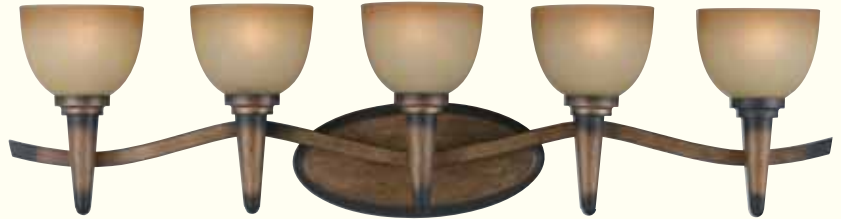

The Olympian Bath

This Grecian-inspired series intertwines hand-made glass atop torches to pay homage to the great games. Appropriately painted in a torch bronze finish

Semi-Flush/Hang Convertible
The Complete "Olympian" Family
Can Be Found On Pages 143-145

25604

All Sizes May Be Mounted "Up or Down"