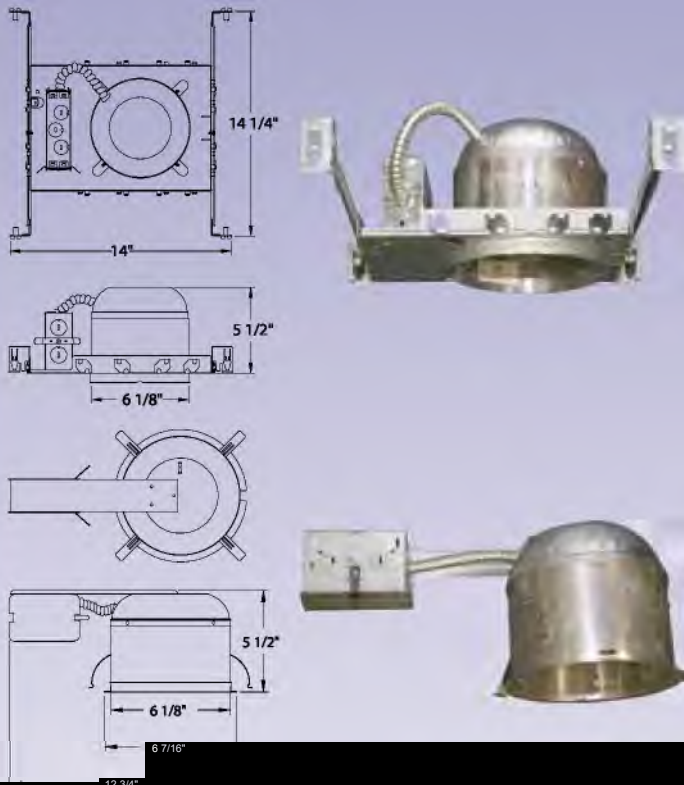

Shallow Housing

Cabinet & Recessed

V8670 IC, Shallow, 75W

- New Construction
- Thermally protected housing
- Wire through junction box (4 in and 4 out)
- Adjustable hanger bar from 14" to 24"
- 5 1/2" height allows use in 2" x 6" joist construction
- Commercial or residential
- May be covered with insulation
- ▲ Damp location

V8671 IC, Shallow, 75W

- Remodel
- Thermally protected housing
- Wire through junction box (2 in and 2 out)
- 5 1/2" height allows use in 2" x 6" joist construction
- Commercial or residential
- May be covered with insulation
- ▲ Damp location