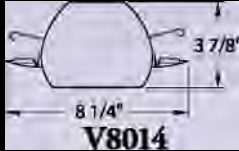

**V8035-6**  
Open Trim  
8" Outside Diameter  
Non-IC  
150W PAR38/R40

**V8014-6**  
Eyeball  
8" Outside Diameter  
Non-IC  
75W PAR30/R30

**V8025-6**  
Open Trim  
8" Outside Diameter  
Non-IC/IC  
75W PAR30/R30