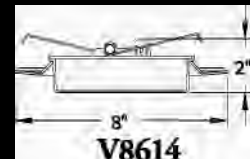

8 1/4"
V8609
V8015