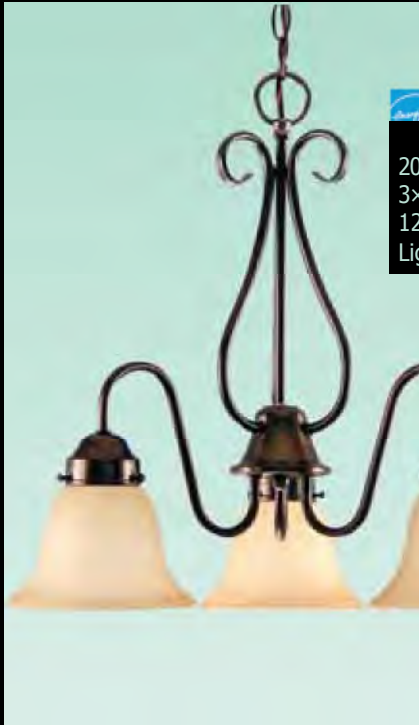

V6372 79++
Antique Bronze

Sandstone Glass
14"W × 8"H × 9"E
2×13W GU24 Base
120V NPF Electronic Ballast
Light Bulbs Included

EV6325-27++

,--¹Florence Bronze
Sandstone Glass
23"W × 14"H
5×13W GU24 Base
120V NPF
Electronic Ballast
Light Bulbs Included

Mount Up or Down

6"W × 8½"H × 9"E
1×13W GU24 Base
120V NPF Electronic Ballast
Light Bulb Included

V6373-79 Antique Bronze+
Sandstone Glass
24"W × 8"H × 9"E
3×13W GU24 Base
120V NPF Electronic Ballast
Light Bulbs Included