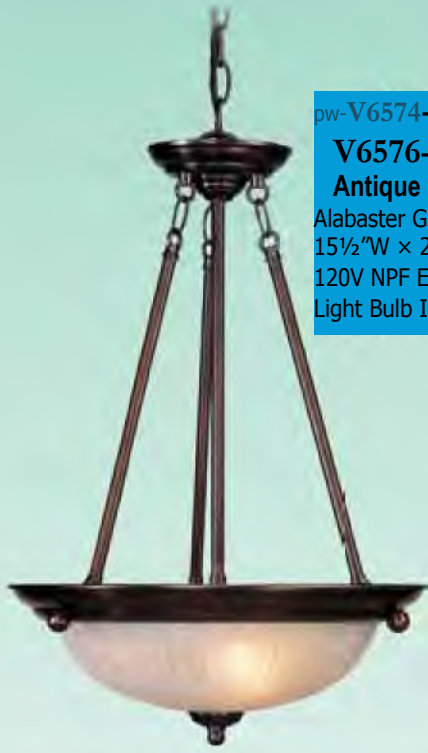

**V6544-79** © 1x13W GU24 Base

**V6546-79** © 1x26W GU24 Base

**Antique Bronze**

Alabaster Glass  
15 1/4"W x 9"H  
120V NPF Electronic Ballast  
Light Bulb Included

**V6151-79** © **Antique Bronze**

Alabaster Glass  
8"W x 7"H x 44" Overall  
1x13W GU24 Base  
120V NPF Electronic Ballast  
Light Bulb Included 36"  
of Stems Included  
Include Sloped Ceiling Canopy

**V4505-83 Roman Bronze+**

Alabaster Glass  
21"W x 15"H  
5x13W GU24 Base  
120V NPF  
Electronic Ballast  
Light Bulbs Included

**V3555-83 Roman Bronze+**

Alabaster Glass  
25 3/4"W x 16 3/4"H  
5x13W GU24 Base  
120V NPF  
Electronic Ballast  
Light Bulbs Included

**L-ESS13W L-ESS26W** G24q-1 **L-PLC13W/827**

13W GU24 Base 26W GU24 Base Base 13W G24q-1 Base

pw-V6574-79 3×13W GU24 Base  
**V6576-79** 3×26W GU24 Base  
**Antique Bronze**  
 Alabaster Glass  
 15½"W × 22"H  
 120V NPF Electronic Ballast  
 Light Bulb Included