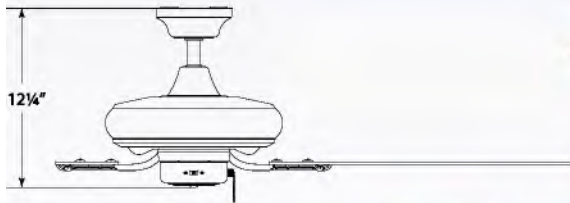

V0944-82 Vintage Bronze
4-60W Candelabra