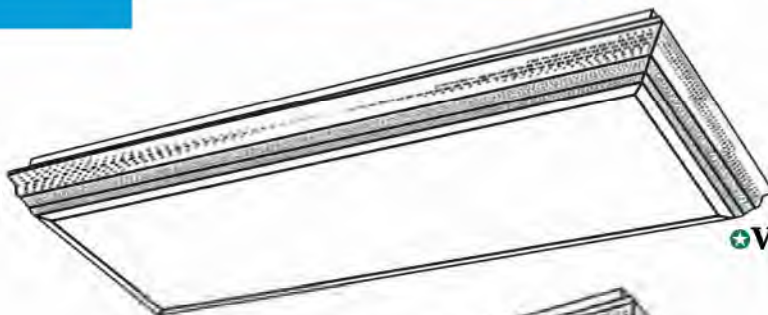

- ✦ V8460-6 White
- ✦ V8460-50 Oak

Woodframe Crown Moulding
White Acrylic Diff user
51"L x 19"W x 4½"H 4-
F34 T12 or 4-F40 T12
120V HPF

- ✦ V8260-6 White
- ✦ V8260-50 Oak

Woodframe Crown Moulding
White Acrylic Diff user
51"L x 13¾"W x 4½"H
2-F34 T12 or 2-F40 T12
120V HPF