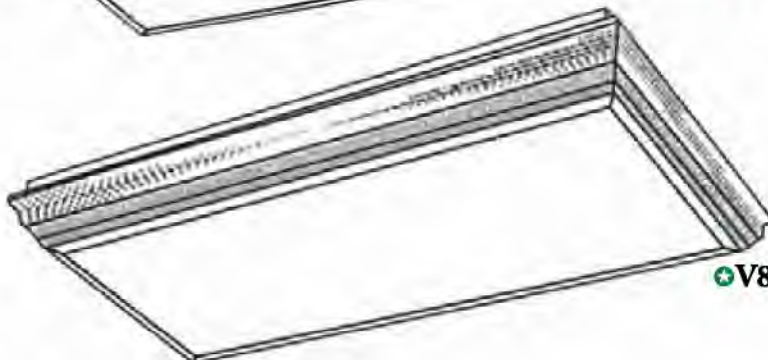

✦ V8260-6/-50

✦ V8460-6/-50

- ✦ V8232-6 White

Smooth White Acrylic Diff user
50½"L x 11¾"W x 6½"H
2-F32 T8 120V NPF Electronic

1. ✦ V8240-6 White
2. Smooth White Acrylic Diff user
   50½"L x 11¾"W x 6½"H 2-F34
   T12 or 2-F40 T12
   120V HPF