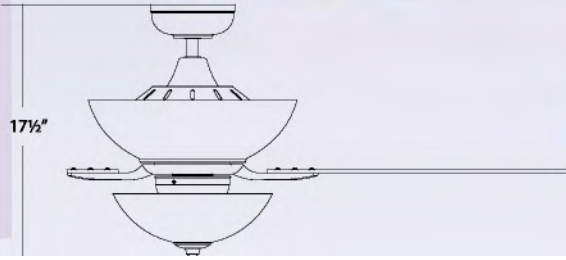

V6157-33© Brushed Nickel

Pecan / Walnut Blades
Alabaster Glass

Hand-Held Remote Control Included

V6192-82©

Vintage Bronze with Antique Gold
Rosewood / Walnut Blades