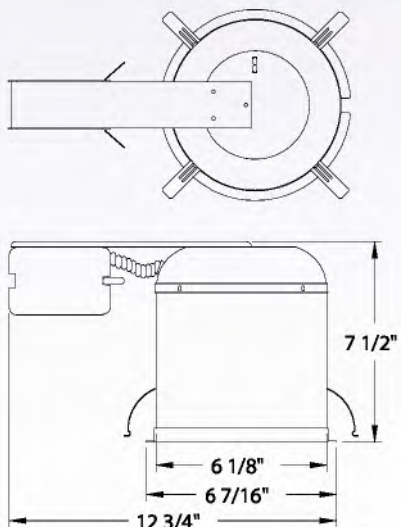

V8666 Non-IC, Air Tight, 150W

V8667 IC, Air Tight, 90W

- Remodel
- Thermally protected housing
- Adjustable socket bracket
- Wire through junction box (2 in and 2 out)
- Commercial or residential
- 7 1/2" height allows use in 2" x 8" joist construction
- Spring clips for fast and easy installation
- Housing adjusts for ceilings up to 1" thick
- V8667: may be covered with insulation
- ▲ Damp location