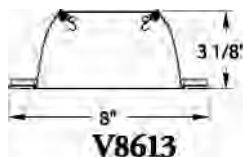

G24q-1 L-PLC13W/827 GX23-2 L-PLC13W/27
Base 13W G24q-1 Base Base 13W GX23-2 Base