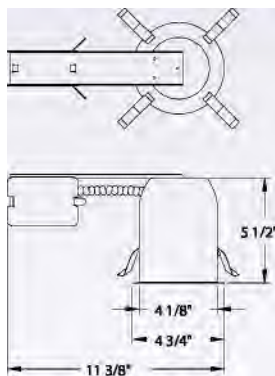

V8401 Non-IC, Non-Air Tight, 50W

- Remodeling
- Thermally protected housing
- Wire through junction box (2 in and 2 out)
- Housing adjusts for ceilings up to 1" thick
- Commercial or residential
- Adjustable socket bracket
- Minimum 3" space between housing and insulation
- ▲ Damp location