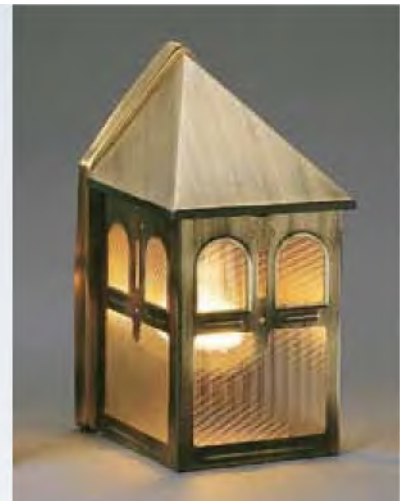

V9735-7
Antique Solid Brass
Textured Clear Glass
4½"W x 8½"H x 5"E
1x100W Med. Base