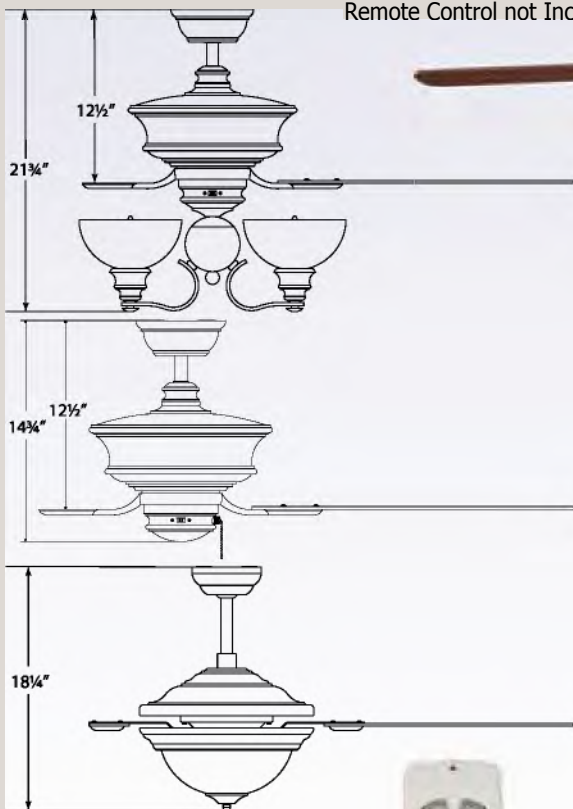

52" Diameter  
Pecan / Walnut Blades

Remote Control not Included

V0955-45©

**Antique Stone**

3-60W Candelabra  
Light Bulbs Included

V5955-22

**Prairie Rock**

Walnut / Rosewood Blades  
Hand-Held Remote Control Included