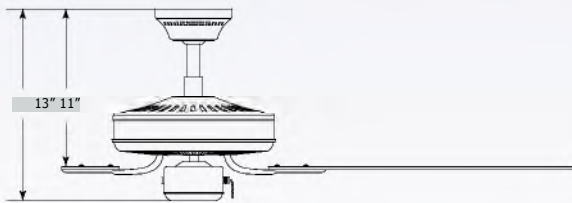

- 52" Diameter
- 12° Blade Pitch
- 153 × 12 mm Motor
- Silicon Steel
- Triple Capacitor
- Reversible
- 3 Speed
- 78" Lead Wire
- Limited Lifetime Warranty