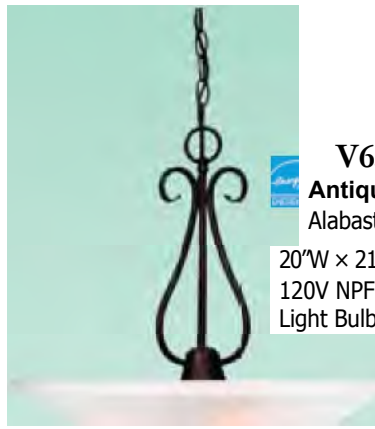

V6366-79 © 3x13W GU24 Base

Antique Bronze
Alabaster Glass

20"W x 21 1/2"H
120V NPF Electronic Ballast
Light Bulb Included