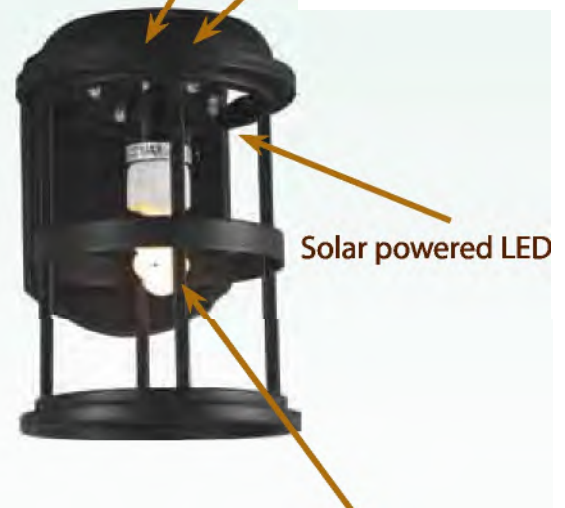

**V6471-5 Black**  
 Frosted Seedy Glass 6"  
 W × 10"H × 7½"E  
 1×4W Med. Base CFL  
 4-0.07W LED

Fully charged battery lasts all night.

Photo switch turns on LED lights at nights, and turns off LED lights during the day