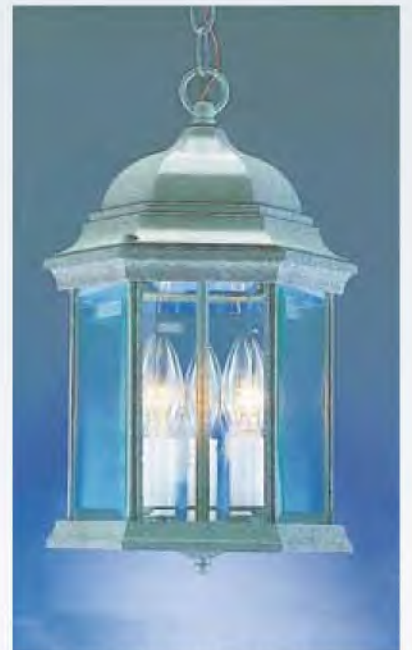

**V8121-5 Black**  
Clear Beveled Glass 9½"W  
× 26½"H × 9¾"E 1×100W  
Med. Base

**V8126-5 Black**  
Clear Beveled Glass 9½"W × 24"H  
1×100W Med. Base

**V8132-6 White**  
Clear Beveled Glass  
9½"W × 14¾"H  
3×60W Candelabra

**V8131-5 Black**  
Clear Beveled Glass  
9½"W × 26½"H × 9¾"E  
3×60W Candelabra

**V8131-30 Rust**  
Clear Beveled Glass  
9½"W × 26½"H × 9¾"E  
3×60W Candelabra

**V8131-6 White**  
Clear Beveled Glass 9½"W  
× 26½"H × 9¾"E 3×60W  
Candelabra