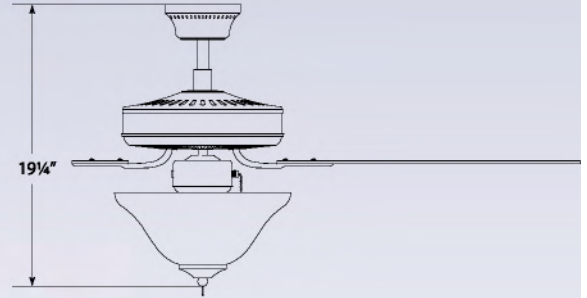

V6123-79

Antique Bronze

Light kit with alabaster glass included

Rosewood / Walnut Blades

3-40W Candelabra

Light Bulbs Included

- 52" Diameter
- 12° Blade Pitch
- 153 × 12 mm Motor
- Silicon Steel
- Triple Capacitor
- Reversible
- 3 Speed
- 78" Lead Wire
- Limited Lifetime Warranty