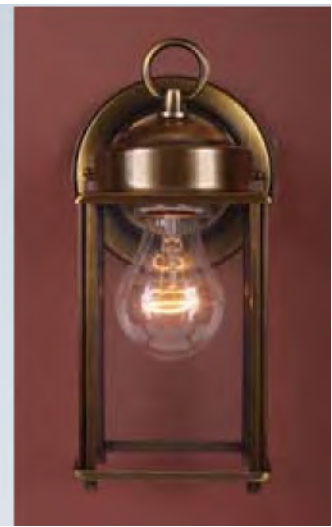

**V9211-14 Verde Green**  
Clear Beveled Glass 6"W  
× 18¼"H × 6¼"E  
1×100W Med. Base

**V9370-2 Polished Brass**  
 Clear Glass  
 4"W x 9½"H x 6¼"E  
 1x100W Med. Base

**V9370-5 Black**  
 Clear Glass  
 4"W x 9½"H x 6¼"E  
 1x100W Med. Base