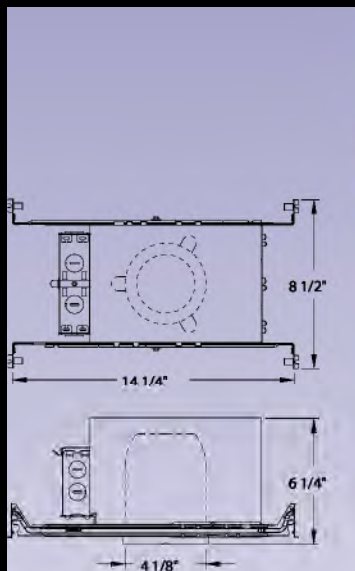

V8412 IC, Air Tight, 35W

- New Construction
- Thermally protected housing
- Wire through junction box (4 in and 4 out)
- Adjustable hanger bar from 14" to 24"
- Housing adjusts for ceilings up to 1" thick
- Commercial or residential
- Adjustable socket bracket
- May be covered with insulation
- ▲ Damp location