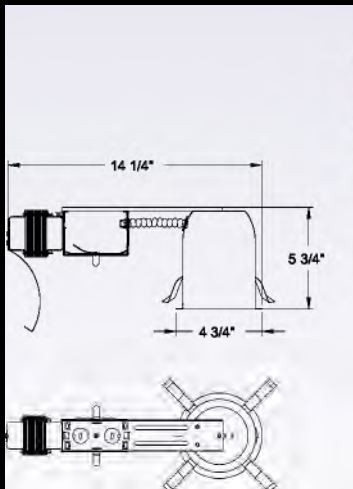

V8409 Non-IC, Non-Air Tight, 50W

- Remodeling
- Thermally protected housing
- Wire through junction box (2 in and 2 out)
- Housing adjusts for ceilings up to 1" thick
- Commercial or residential
- Adjustable socket bracket
- Minimum 3" space between housing and insulation
- ▲ Damp location