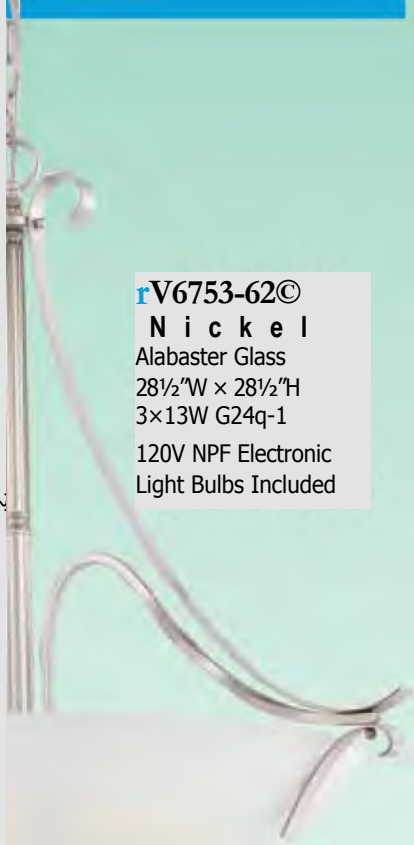

L-ESS13W 13W GU24 Base
L-ESS23W 23W GU24 Base
L-ESS26W 26W GU24 Base

V6753-62©
Nickel
Alabaster Glass
28½"W × 28½"H
3×13W G24q-1
120V NPF Electronic
Light Bulbs Included

V6841-3
Brushed Nickel