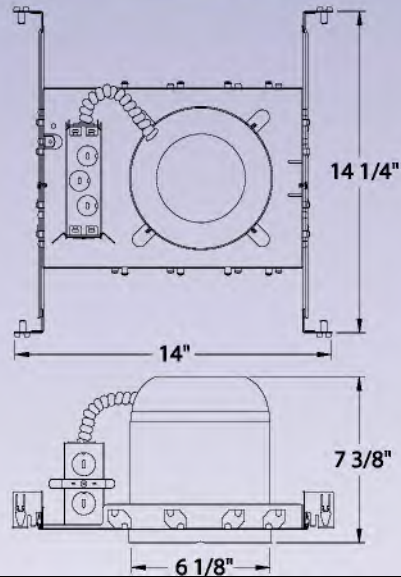

6" Incandescent

V8661 Non-IC, Air Tight, 150W

V8660 IC, Air Tight, 90W

- New Construction
- Thermally protected housing
- Adjustable socket bracket
- Wire through junction box (4 in and 4 out)
- Adjustable hanger bar from 14" to 24"
- Commercial or residential
- 7 1/2" height allows use in 2" x 8" joist construction
- Housing adjusts for ceilings up to 1" thick
- V8660: may be covered with insulation
- ▲ Damp location