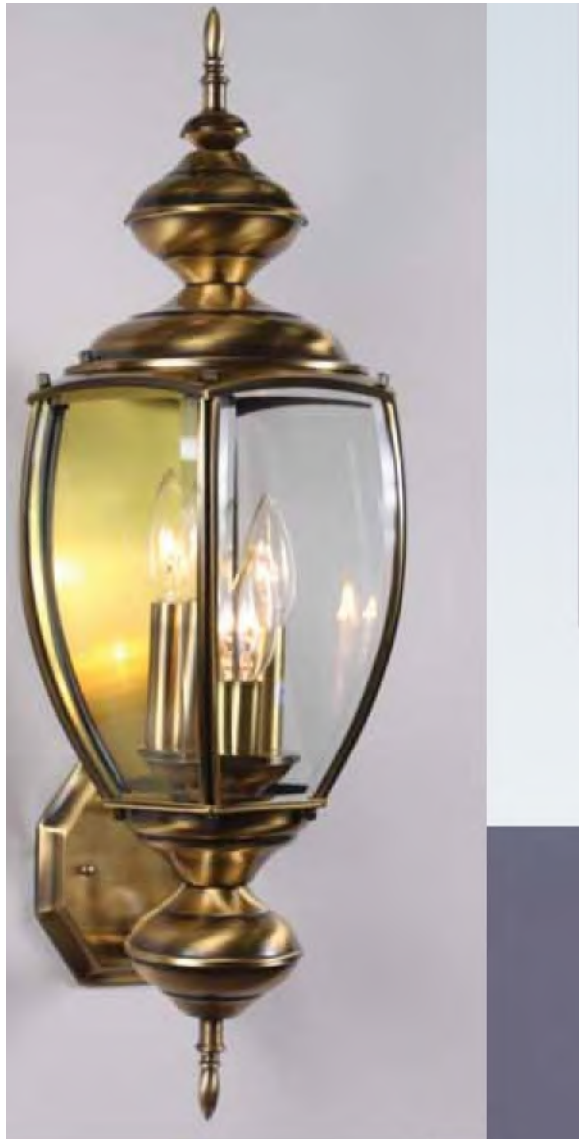

Solid Brass

**V9451-7 Antique Solid Brass**  
Clear Beveled Glass 10"  
W × 26"H × 9¾"E  
3×60W Candelabra

**V9452-7 Antique Solid Brass**  
Clear Beveled Glass 10"  
W × 18¾"H × 9¾"E  
3×60W Candelabra

**V9453-0 Polished Solid Brass**  
**V9453-7 Antique Solid Brass**  
Clear Beveled Glass  
10"W × 17¾"H  
3×60W Candelabra

**-0 Polished  
Solid Brass**

**-7 Antique  
Solid Brass**