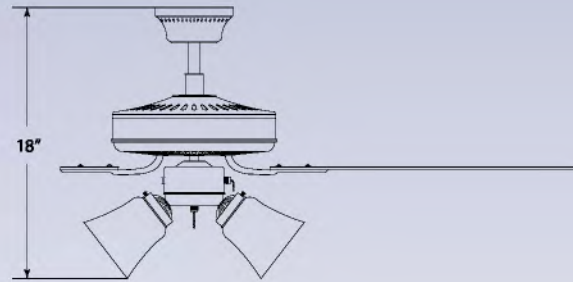

V6153-6

White

3-light kit with alabaster glass included
White / White Wash Pine Blades
3-60W Candelabra
Light Bulbs Included

V6174-33

Brushed Nickel

4-light kit with alabaster glass included
Rosewood / Walnut Blades
4-40W Candelabra
Light Bulbs Included