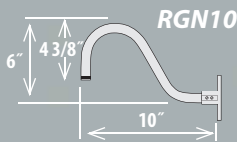

GOOSE NECKS (Actual Photos Shown on Page 238)

RGN10-ABR	ID: 3/4"	L:10"
RGN10-GA	ID: 3/4"	L:10"
RGN10-SB	ID: 3/4"	L:10"
RGN10-SG	ID: 3/4"	L:10"
RGN10-SR	ID: 3/4"	L:10"
RGN10-WH	ID: 3/4"	L:10"