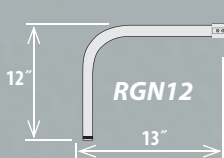

RGN12-ABR	ID: 3/4"	L:13"
RGN12-GA	ID: 3/4"	L:13"
RGN12-SB	ID: 3/4"	L:13"
RGN12-SG	ID: 3/4"	L:13"
RGN12-SR	ID: 3/4"	L:13"
RGN12-WH	ID: 3/4"	L:13"