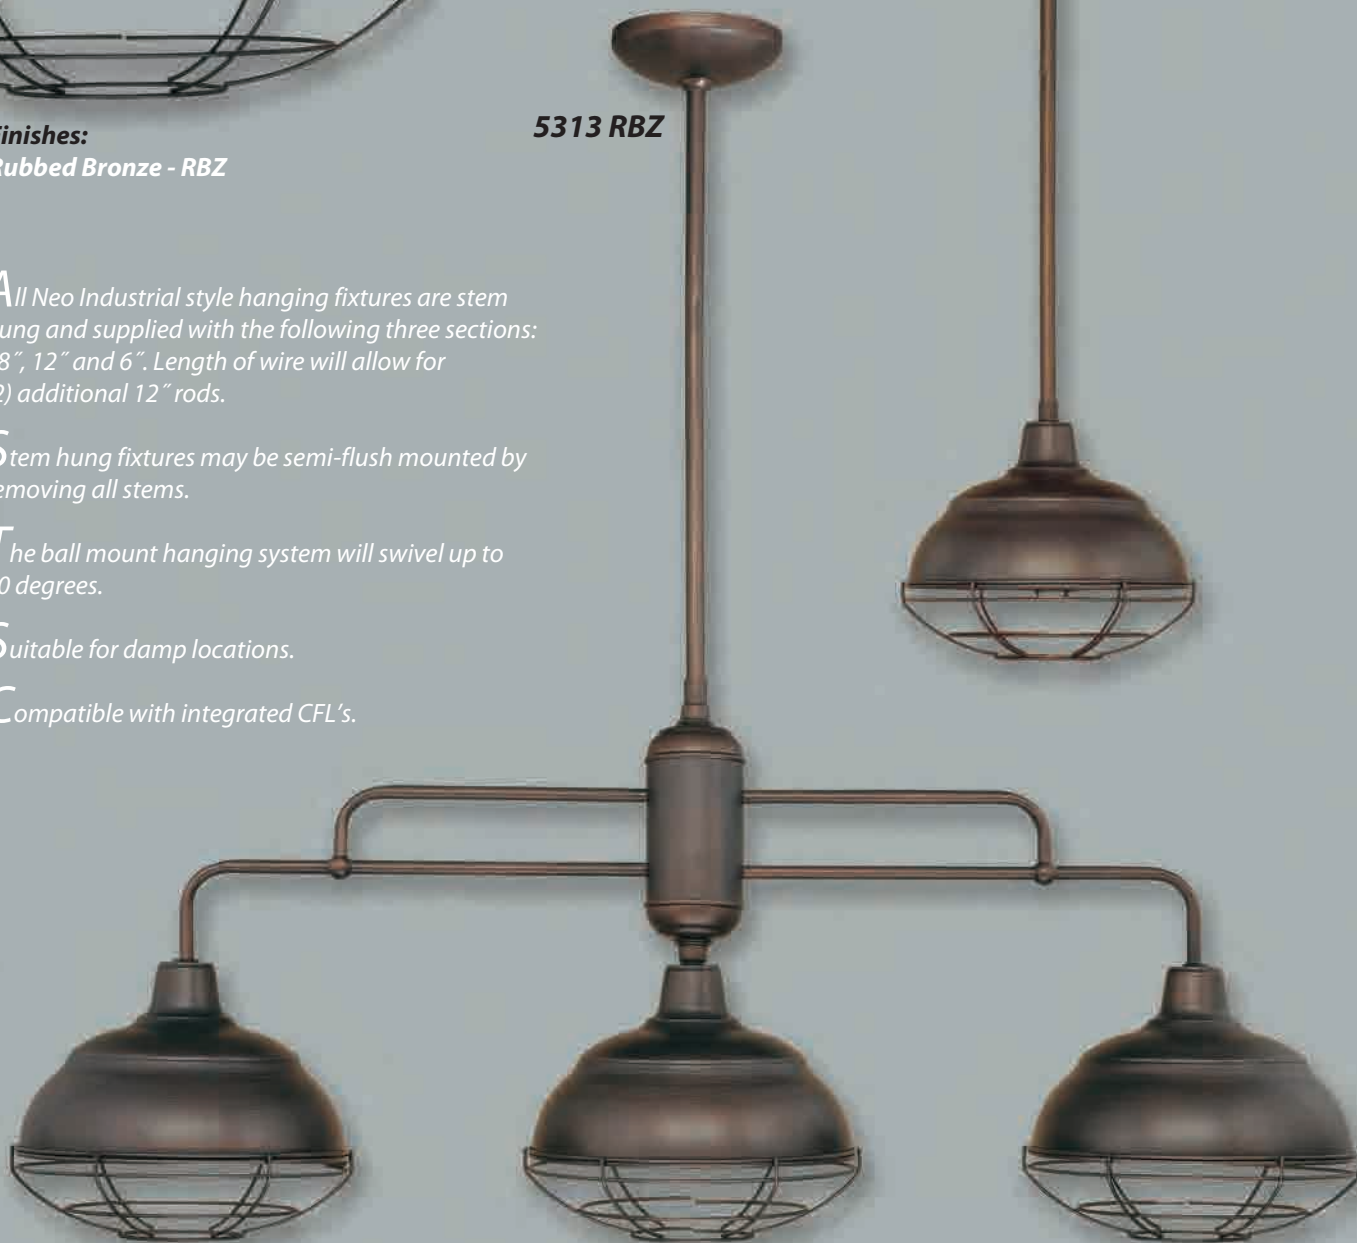

5301 RBZ

5313 RBZ

WIRE GUARD SERIES

5301 RBZ	W: 10 1/4"	H: 47 3/4"	Body: 9 3/4"	1-Med. 100W
5313 RBZ	W: 10 1/4"	H: 55"	Body: 17"	L: 41" 3-Med. 100W