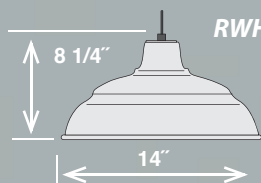

RWHC14-SB

RWHC14-ABR

RWHC14-SG

14" WAREHOUSE SHADES

WIRE GUARDS

RWHC14

Canopy and 12' Cord Included

RWG14