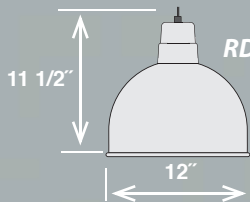

RDBC12-WH

RDBC12-ABR

12" DEEP BOWL SHADES

RDBC12

Canopy and 12' Cord
Included

WIRE GUARDS

RWG12

RDBC12-ABR	W: 12" H: 11 1/2" Wire: 144" Med. 100W A21
RDBC12-GA	W: 12" H: 11 1/2" Wire: 144" Med. 100W A21
RDBC12-SB	W: 12" H: 11 1/2" Wire: 144" Med. 100W A21
RDBC12-SG	W: 12" H: 11 1/2" Wire: 144" Med. 100W A21
RDBC12-SR	W: 12" H: 11 1/2" Wire: 144" Med. 100W A21
RDBC12-WH	W: 12" H: 11 1/2" Wire: 144" Med. 100W A21