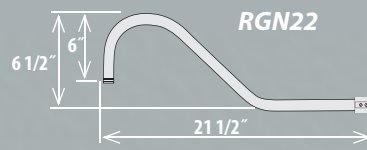

RGN22-ABR	ID: 3/4"	L:21 1/2"
RGN22-GA	ID: 3/4"	L:21 1/2"
RGN22-SB	ID: 3/4"	L:21 1/2"
RGN22-SG	ID: 3/4"	L:21 1/2"
RGN22-SR	ID: 3/4"	L:21 1/2"
RGN22-WH	ID: 3/4"	L:21 1/2"