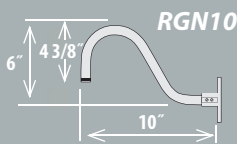

RGN10-ABR	ID: 3/4"	L:10"
RGN10-GA	ID: 3/4"	L:10"
RGN10-SB	ID: 3/4"	L:10"
RGN10-SG	ID: 3/4"	L:10"
RGN10-SR	ID: 3/4"	L:10"
RGN10-WH	ID: 3/4"	L:10"