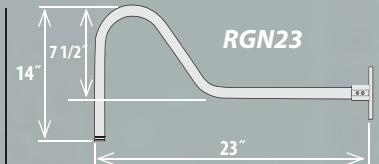

RGN23-ABR	ID: 3/4"	L:23"
RGN23-GA	ID: 3/4"	L:23"
RGN23-SB	ID: 3/4"	L:23"
RGN23-SG	ID: 3/4"	L:23"
RGN23-SR	ID: 3/4"	L:23"
RGN23-WH	ID: 3/4"	L:23"