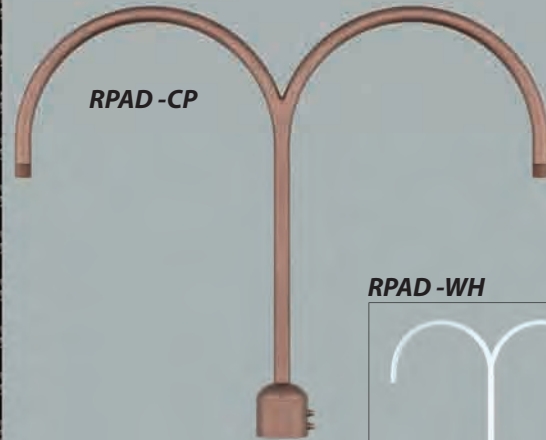

Post adapters are designed to fit standard 3" posts and pier mount bases. Post and/or pier mount bases are not available from Millennium Lighting.

RPAD -CP

RPAD -GA

RPAD -SB

RPAD -SG

RPAD -WH

RPAD -ABR

RPAD-ABR	W: 33"	H: 26"
RPAD-CP	W: 33"	H: 26"
RPAD-GA	W: 33"	H: 26"
RPAD-SB	W: 33"	H: 26"
RPAD-SG	W: 33"	H: 26"
RPAD-SR	W: 33"	H: 26"
RPAD-WH	W: 33"	H: 26"