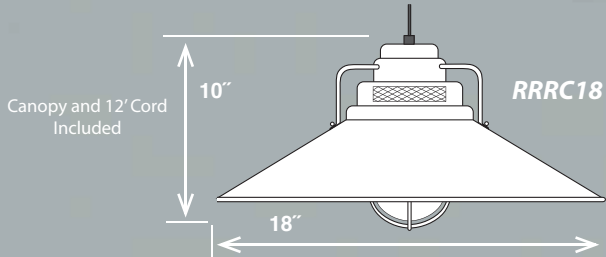

18" RAILROAD SHADES

RRRC18-ABR W: 18" H:10" Wire: 144" Med. 100W A19

RRRC18-CP W: 18" H:10" Wire: 144" Med. 100W A19

RRRC18-GA W: 18" H:10" Wire: 144" Med. 100W A19

RRRC18-SB W: 18" H:10" Wire: 144" Med. 100W A19