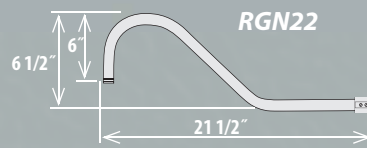

RGN22-ABR	ID: 3/4"	L:21 1/2"
RGN22-GA	ID: 3/4"	L:21 1/2"
RGN22-SB	ID: 3/4"	L:21 1/2"
RGN22-SG	ID: 3/4"	L:21 1/2"
RGN22-SR	ID: 3/4"	L:21 1/2"
RGN22-WH	ID: 3/4"	L:21 1/2"