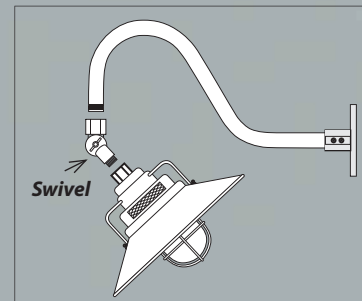

RSW-ABR	W: 2"	H: 3 1/2"
RSW-CP	W: 2"	H: 3 1/2"
RSW-GA	W: 2"	H: 3 1/2"
RSW-SB	W: 2"	H: 3 1/2"
RSW-SG	W: 2"	H: 3 1/2"
RSW-SR	W: 2"	H: 3 1/2"
RSW-WH	W: 2"	H: 3 1/2"

Allows precise angle adjustment of wall mounted shades.