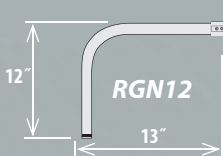

RGN12-ABR	ID: 3/4"	L:13"
RGN12-GA	ID: 3/4"	L:13"
RGN12-SB	ID: 3/4"	L:13"
RGN12-SG	ID: 3/4"	L:13"
RGN12-SR	ID: 3/4"	L:13"
RGN12-WH	ID: 3/4"	L:13"