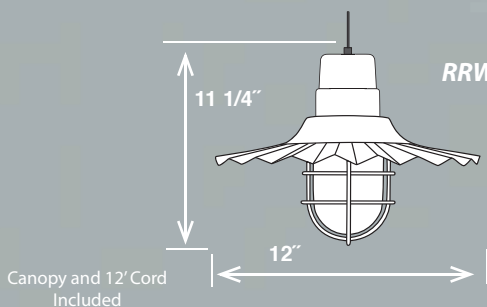

12" RADIAL WAVE SHADES

RRWC12-ABR	W: 12"	H: 11 1/4"	Wire: 144"	Med. 100W A19
RRWC12-CP	W: 12"	H: 11 1/4"	Wire: 144"	Med. 100W A19
RRWC12-GA	W: 12"	H: 11 1/4"	Wire: 144"	Med. 100W A19
RRWC12-SB	W: 12"	H: 11 1/4"	Wire: 144"	Med. 100W A19
RRWC12-SG	W: 12"	H: 11 1/4"	Wire: 144"	Med. 100W A19
RRWC12-SR	W: 12"	H: 11 1/4"	Wire: 144"	Med. 100W A19
RRWC12-WH	W: 12"	H: 11 1/4"	Wire: 144"	Med. 100W A19