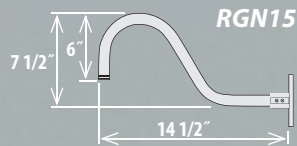

RGN15-ABR	ID: 3/4"	L:14 1/2"
RGN15-GA	ID: 3/4"	L:14 1/2"
RGN15-SB	ID: 3/4"	L:14 1/2"
RGN15-SG	ID: 3/4"	L:14 1/2"
RGN15-SR	ID: 3/4"	L:14 1/2"
RGN15-WH	ID: 3/4"	L:14 1/2"