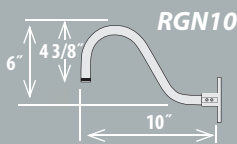

RGN10-ABR	ID: 3/4"	L:10"
RGN10-GA	ID: 3/4"	L:10"
RGN10-SB	ID: 3/4"	L:10"
RGN10-SG	ID: 3/4"	L:10"
RGN10-SR	ID: 3/4"	L:10"
RGN10-WH	ID: 3/4"	L:10"