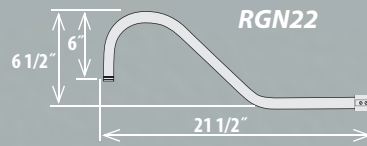

RGN22-ABR	ID: 3/4"	L:21 1/2"
RGN22-GA	ID: 3/4"	L:21 1/2"
RGN22-SB	ID: 3/4"	L:21 1/2"
RGN22-SG	ID: 3/4"	L:21 1/2"
RGN22-SR	ID: 3/4"	L:21 1/2"
RGN22-WH	ID: 3/4"	L:21 1/2"