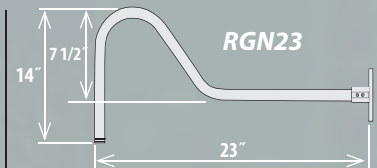

RGN23-ABR	ID: 3/4"	L:23"
RGN23-GA	ID: 3/4"	L:23"
RGN23-SB	ID: 3/4"	L:23"
RGN23-SG	ID: 3/4"	L:23"
RGN23-SR	ID: 3/4"	L:23"
RGN23-WH	ID: 3/4"	L:23"