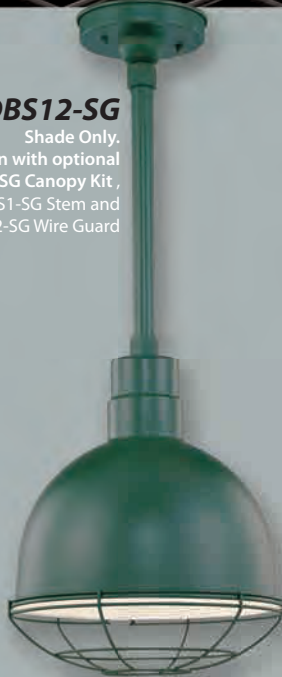

RGN24-ABR	ID: 3/4"	L:24"
RGN24-GA	ID: 3/4"	L:24"
RGN24-SB	ID: 3/4"	L:24"
RGN24-SG	ID: 3/4"	L:24"
RGN24-SR	ID: 3/4"	L:24"
RGN24-WH	ID: 3/4"	L:24"

RGN30-ABR	ID: 3/4"	L:30"
RGN30-GA	ID: 3/4"	L:30"
RGN30-SB	ID: 3/4"	L:30"
RGN30-SG	ID: 3/4"	L:30"
RGN30-SR	ID: 3/4"	L:30"
RGN30-WH	ID: 3/4"	L:30"

RGN41-ABR	ID: 3/4"	L:41"
RGN41-GA	ID: 3/4"	L:41"
RGN41-SB	ID: 3/4"	L:41"
RGN41-SG	ID: 3/4"	L:41"
RGN41-SR	ID: 3/4"	L:41"
RGN41-WH	ID: 3/4"	L:41"

12" DEEP BOWL SHADES

RDBS12-SG

Shade Only.
Shown with optional
RSCK-SG Canopy Kit,
RS1-SG Stem and
RWG12-SG Wire Guard