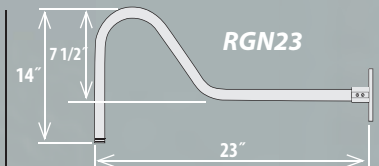

RGN23-ABR	ID: 3/4"	L:23"
RGN23-GA	ID: 3/4"	L:23"
RGN23-SB	ID: 3/4"	L:23"
RGN23-SG	ID: 3/4"	L:23"
RGN23-SR	ID: 3/4"	L:23"
RGN23-WH	ID: 3/4"	L:23"