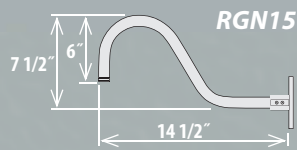

RGN15-ABR	ID: 3/4"	L:14 1/2"
RGN15-GA	ID: 3/4"	L:14 1/2"
RGN15-SB	ID: 3/4"	L:14 1/2"
RGN15-SG	ID: 3/4"	L:14 1/2"
RGN15-SR	ID: 3/4"	L:14 1/2"
RGN15-WH	ID: 3/4"	L:14 1/2"