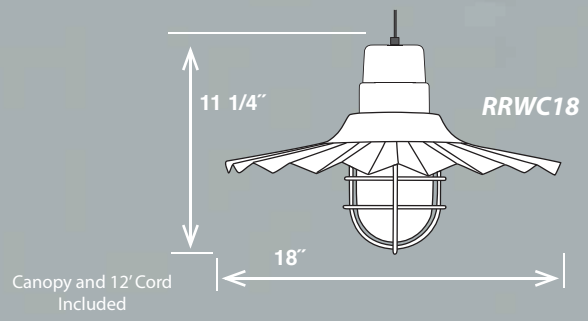

RRWC18-ABR	W: 18"	H: 11 1/4"	Wire: 144"	Med. 100W A19
RRWC18-CP	W: 18"	H: 11 1/4"	Wire: 144"	Med. 100W A19
RRWC18-GA	W: 18"	H: 11 1/4"	Wire: 144"	Med. 100W A19
RRWC18-SB	W: 18"	H: 11 1/4"	Wire: 144"	Med. 100W A19
RRWC18-SG	W: 18"	H: 11 1/4"	Wire: 144"	Med. 100W A19
RRWC18-SR	W: 18"	H: 11 1/4"	Wire: 144"	Med. 100W A19
RRWC18-WH	W: 18"	H: 11 1/4"	Wire: 144"	Med. 100W A19