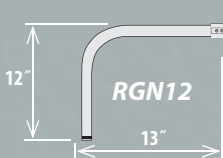

RGN12-ABR	ID: 3/4"	L:13"
RGN12-GA	ID: 3/4"	L:13"
RGN12-SB	ID: 3/4"	L:13"
RGN12-SG	ID: 3/4"	L:13"
RGN12-SR	ID: 3/4"	L:13"
RGN12-WH	ID: 3/4"	L:13"