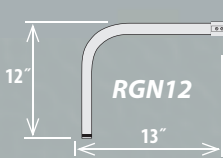

GOOSE NECKS (Actual Photos Shown on Page 238)

RGN10-ABR	ID: 3/4"	L:10"
RGN10-GA	ID: 3/4"	L:10"
RGN10-SB	ID: 3/4"	L:10"
RGN10-SG	ID: 3/4"	L:10"
RGN10-SR	ID: 3/4"	L:10"
RGN10-WH	ID: 3/4"	L:10"

Back Plate included
with goose neck