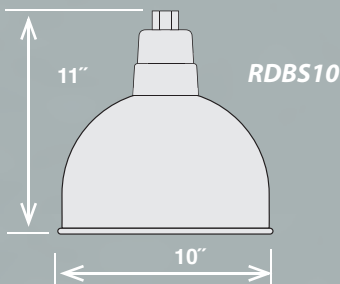

DEEP BOWL SHADES

RDBS10-ABR	W: 10"	H: 11"	Wire: 100"	Med. 200W A21
RDBS10-GA	W: 10"	H: 11"	Wire: 100"	Med. 200W A21
RDBS10-SB	W: 10"	H: 11"	Wire: 100"	Med. 200W A21
RDBS10-SG	W: 10"	H: 11"	Wire: 100"	Med. 200W A21
RDBS10-SR	W: 10"	H: 11"	Wire: 100"	Med. 200W A21
RDBS10-WH	W: 10"	H: 11"	Wire: 100"	Med. 200W A21