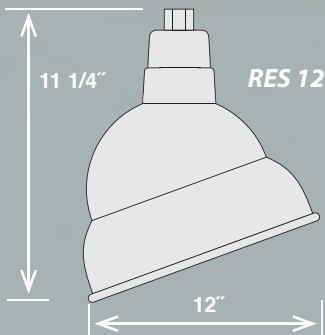

EMBLEM SHADES

RES12-ABR	W: 12"	H: 11 1/4"	Wire: 100"	Med. 200W A21
RES12-GA	W: 12"	H: 11 1/4"	Wire: 100"	Med. 200W A21
RES12-SB	W: 12"	H: 11 1/4"	Wire: 100"	Med. 200W A21
RES12-SG	W: 12"	H: 11 1/4"	Wire: 100"	Med. 200W A21
RES12-SR	W: 12"	H: 11 1/4"	Wire: 100"	Med. 200W A21
RES12-WH	W: 12"	H: 11 1/4"	Wire: 100"	Med. 200W A21