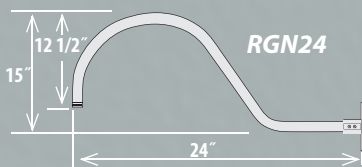

RGN24-ABR	ID: 3/4"	L:24"
RGN24-GA	ID: 3/4"	L:24"
RGN24-SB	ID: 3/4"	L:24"
RGN24-SG	ID: 3/4"	L:24"
RGN24-SR	ID: 3/4"	L:24"
RGN24-WH	ID: 3/4"	L:24"