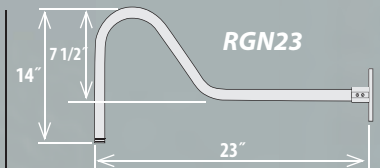

RGN23-ABR	ID: 3/4"	L:23"
RGN23-GA	ID: 3/4"	L:23"
RGN23-SB	ID: 3/4"	L:23"
RGN23-SG	ID: 3/4"	L:23"
RGN23-SR	ID: 3/4"	L:23"
RGN23-WH	ID: 3/4"	L:23"