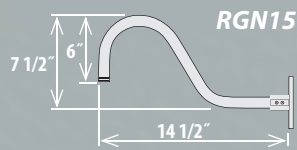

RGN15-ABR	ID: 3/4"	L:14 1/2"
RGN15-GA	ID: 3/4"	L:14 1/2"
RGN15-SB	ID: 3/4"	L:14 1/2"
RGN15-SG	ID: 3/4"	L:14 1/2"
RGN15-SR	ID: 3/4"	L:14 1/2"
RGN15-WH	ID: 3/4"	L:14 1/2"