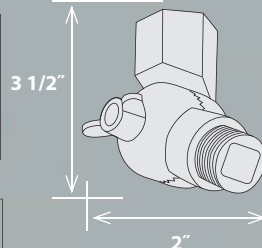

Use of RC connectors or RSW Swivels in outdoor applications may require pipe sealant or plumber's putty. Please refer to local codes.

RSW-GA

RSW-SG

RSW-SR

RSW-WH

RSW-ABR	W: 2"	H: 3 1/2"
RSW-CP	W: 2"	H: 3 1/2"
RSW-GA	W: 2"	H: 3 1/2"
RSW-SB	W: 2"	H: 3 1/2"
RSW-SG	W: 2"	H: 3 1/2"
RSW-SR	W: 2"	H: 3 1/2"
RSW-WH	W: 2"	H: 3 1/2"