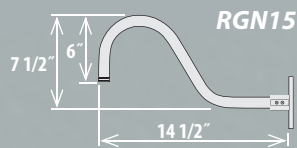

RGN15-ABR	ID: 3/4"	L:14 1/2"
RGN15-GA	ID: 3/4"	L:14 1/2"
RGN15-SB	ID: 3/4"	L:14 1/2"
RGN15-SG	ID: 3/4"	L:14 1/2"
RGN15-SR	ID: 3/4"	L:14 1/2"
RGN15-WH	ID: 3/4"	L:14 1/2"