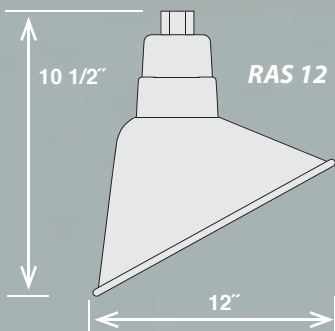

ANGLE SHADES

RAS12-ABR	W: 12"	H: 10 1/2"	Wire: 100"	Med. 200W A21
RAS12-GA	W: 12"	H: 10 1/2"	Wire: 100"	Med. 200W A21
RAS12-SB	W: 12"	H: 10 1/2"	Wire: 100"	Med. 200W A21
RAS12-SG	W: 12"	H: 10 1/2"	Wire: 100"	Med. 200W A21
RAS12-SR	W: 12"	H: 10 1/2"	Wire: 100"	Med. 200W A21
RAS12-WH	W: 12"	H: 10 1/2"	Wire: 100"	Med. 200W A21