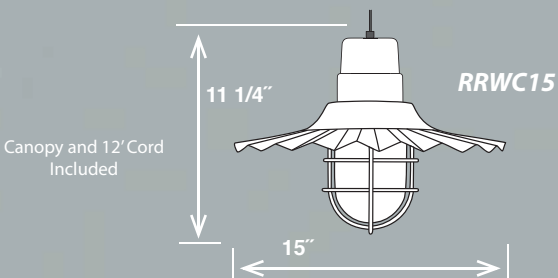

RRWC15-GA

Galvanized finishes may be inconsistent

RRWC15-CP

Multi-step painted copper finish is uniform on inside and outside areas of shade

RRWC15-ABR

15" RAILROAD SHADES

RRWC15-ABR	W: 15"	H: 11 1/4"	Wire: 144"	Med. 100W A19
RRWC15-CP	W: 15"	H: 11 1/4"	Wire: 144"	Med. 100W A19
RRWC15-GA	W: 15"	H: 11 1/4"	Wire: 144"	Med. 100W A19
RRWC15-SB	W: 15"	H: 11 1/4"	Wire: 144"	Med. 100W A19
RRWC15-SG	W: 15"	H: 11 1/4"	Wire: 144"	Med. 100W A19
RRWC15-SR	W: 15"	H: 11 1/4"	Wire: 144"	Med. 100W A19
RRWC15-WH	W: 15"	H: 11 1/4"	Wire: 144"	Med. 100W A19