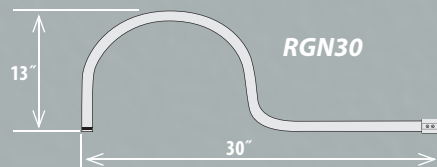

RGN30-ABR	ID: 3/4"	L:30"
RGN30-GA	ID: 3/4"	L:30"
RGN30-SB	ID: 3/4"	L:30"
RGN30-SG	ID: 3/4"	L:30"
RGN30-SR	ID: 3/4"	L:30"
RGN30-WH	ID: 3/4"	L:30"