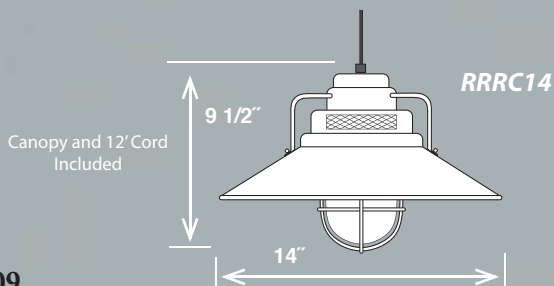

14" RAILROAD SHADES

RRRC14-ABR W: 14" H: 9 1/2" Wire: 144" Med. 100W A19

RRRC14-CP W: 14" H: 9 1/2" Wire: 144" Med. 100W A19

RRRC14-GA W: 14" H: 9 1/2" Wire: 144" Med. 100W A19

RRRC14-SB W: 14" H: 9 1/2" Wire: 144" Med. 100W A19