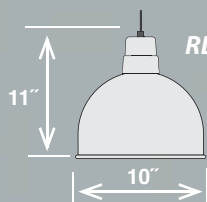

10" DEEP BOWL SHADES

RDBC 10

Canopy and 12' Cord
Included