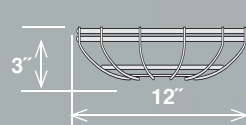

RDBC12-WH

RDBC12-ABR

12" DEEP BOWL SHADES

RDBC12

Canopy and 12' Cord
Included

WIRE GUARDS

RWG12

RDBC12-ABR	W: 12" H: 11 1/2" Wire: 144" Med. 100W A21
RDBC12-GA	W: 12" H: 11 1/2" Wire: 144" Med. 100W A21
RDBC12-SB	W: 12" H: 11 1/2" Wire: 144" Med. 100W A21
RDBC12-SG	W: 12" H: 11 1/2" Wire: 144" Med. 100W A21
RDBC12-SR	W: 12" H: 11 1/2" Wire: 144" Med. 100W A21
RDBC12-WH	W: 12" H: 11 1/2" Wire: 144" Med. 100W A21