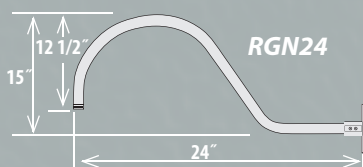

RGN24-ABR	ID: 3/4"	L:24"
RGN24-GA	ID: 3/4"	L:24"
RGN24-SB	ID: 3/4"	L:24"
RGN24-SG	ID: 3/4"	L:24"
RGN24-SR	ID: 3/4"	L:24"
RGN24-WH	ID: 3/4"	L:24"