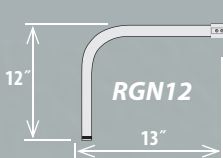

GOOSE NECKS (Actual Photos Shown on Page 238)

RGN10-ABR	ID: 3/4"	L:10"
RGN10-GA	ID: 3/4"	L:10"
RGN10-SB	ID: 3/4"	L:10"
RGN10-SG	ID: 3/4"	L:10"
RGN10-SR	ID: 3/4"	L:10"
RGN10-WH	ID: 3/4"	L:10"

Back Plate included with goose neck