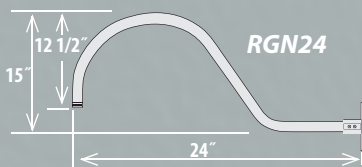

RGN24-ABR	ID: 3/4"	L:24"
RGN24-GA	ID: 3/4"	L:24"
RGN24-SB	ID: 3/4"	L:24"
RGN24-SG	ID: 3/4"	L:24"
RGN24-SR	ID: 3/4"	L:24"
RGN24-WH	ID: 3/4"	L:24"