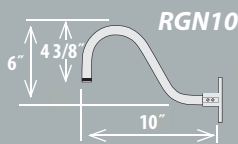

GOOSE NECKS (Actual Photos Shown on Page 238)

RGN10-ABR	ID: 3/4"	L:10"
RGN10-GA	ID: 3/4"	L:10"
RGN10-SB	ID: 3/4"	L:10"
RGN10-SG	ID: 3/4"	L:10"
RGN10-SR	ID: 3/4"	L:10"
RGN10-WH	ID: 3/4"	L:10"