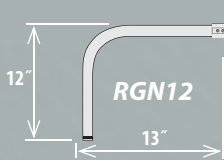

RGN12-ABR	ID: 3/4"	L:13"
RGN12-GA	ID: 3/4"	L:13"
RGN12-SB	ID: 3/4"	L:13"
RGN12-SG	ID: 3/4"	L:13"
RGN12-SR	ID: 3/4"	L:13"
RGN12-WH	ID: 3/4"	L:13"