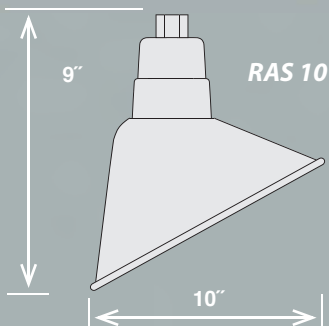

ANGLE SHADES

RAS10-ABR	W: 10"	H: 9"	Wire: 100"	Med. 200W A21
RAS10-GA	W: 10"	H: 9"	Wire: 100"	Med. 200W A21
RAS10-SB	W: 10"	H: 9"	Wire: 100"	Med. 200W A21
RAS10-SG	W: 10"	H: 9"	Wire: 100"	Med. 200W A21
RAS10-SR	W: 10"	H: 9"	Wire: 100"	Med. 200W A21
RAS10-WH	W: 10"	H: 9"	Wire: 100"	Med. 200W A21