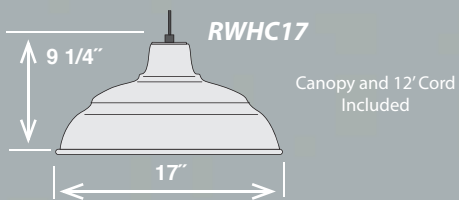

RWHC17-GA

Galvanized finishes may
be inconsistent

RWHC17-SR

RWHC17-ABR

RWHC17-WH

17" WAREHOUSE SHADES

WIRE GUARDS

RWHC17-ABR	W: 17" H: 9 1/4"	Wire: 144" Med. 100W A21
RWHC17-GA	W: 17" H: 9 1/4"	Wire: 144" Med. 100W A21
RWHC17-SB	W: 17" H: 9 1/4"	Wire: 144" Med. 100W A21
RWHC17-SG	W: 17" H: 9 1/4"	Wire: 144" Med. 100W A21
RWHC17-SR	W: 17" H: 9 1/4"	Wire: 144" Med. 100W A21
RWHC17-WH	W: 17" H: 9 1/4"	Wire: 144" Med. 100W A21