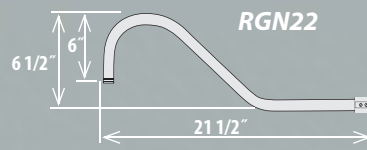

RGN22-ABR	ID: 3/4"	L:21 1/2"
RGN22-GA	ID: 3/4"	L:21 1/2"
RGN22-SB	ID: 3/4"	L:21 1/2"
RGN22-SG	ID: 3/4"	L:21 1/2"
RGN22-SR	ID: 3/4"	L:21 1/2"
RGN22-WH	ID: 3/4"	L:21 1/2"