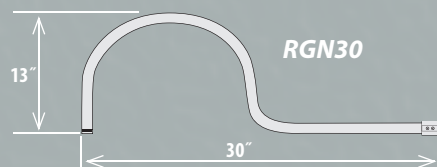

RGN30-ABR	ID: 3/4"	L:30"
RGN30-GA	ID: 3/4"	L:30"
RGN30-SB	ID: 3/4"	L:30"
RGN30-SG	ID: 3/4"	L:30"
RGN30-SR	ID: 3/4"	L:30"
RGN30-WH	ID: 3/4"	L:30"