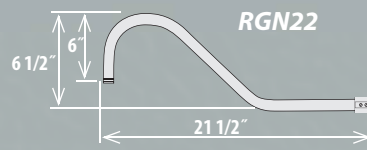

RGN22-ABR	ID: 3/4"	L:21 1/2"
RGN22-GA	ID: 3/4"	L:21 1/2"
RGN22-SB	ID: 3/4"	L:21 1/2"
RGN22-SG	ID: 3/4"	L:21 1/2"
RGN22-SR	ID: 3/4"	L:21 1/2"
RGN22-WH	ID: 3/4"	L:21 1/2"