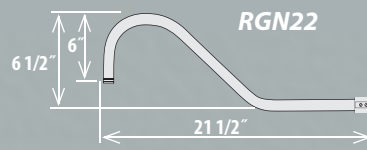

RGN22-ABR	ID: 3/4"	L:21 1/2"
RGN22-GA	ID: 3/4"	L:21 1/2"
RGN22-SB	ID: 3/4"	L:21 1/2"
RGN22-SG	ID: 3/4"	L:21 1/2"
RGN22-SR	ID: 3/4"	L:21 1/2"
RGN22-WH	ID: 3/4"	L:21 1/2"