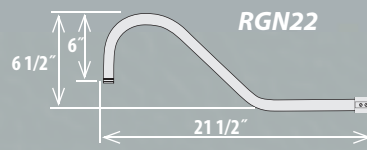

RGN22-ABR	ID: 3/4"	L:21 1/2"
RGN22-GA	ID: 3/4"	L:21 1/2"
RGN22-SB	ID: 3/4"	L:21 1/2"
RGN22-SG	ID: 3/4"	L:21 1/2"
RGN22-SR	ID: 3/4"	L:21 1/2"
RGN22-WH	ID: 3/4"	L:21 1/2"