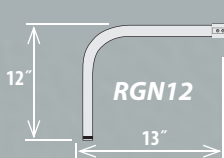

RGN12-ABR	ID: 3/4"	L:13"
RGN12-GA	ID: 3/4"	L:13"
RGN12-SB	ID: 3/4"	L:13"
RGN12-SG	ID: 3/4"	L:13"
RGN12-SR	ID: 3/4"	L:13"
RGN12-WH	ID: 3/4"	L:13"