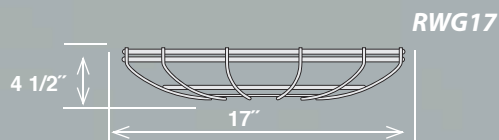

RWHC17-GA

Galvanized finishes may
be inconsistent

RWHC17-SR

RWHC17-ABR

RWHC17-WH

17" WAREHOUSE SHADES

WIRE GUARDS

RWHC17-ABR	W: 17" H: 9 1/4"	Wire: 144" Med. 100W A21
RWHC17-GA	W: 17" H: 9 1/4"	Wire: 144" Med. 100W A21
RWHC17-SB	W: 17" H: 9 1/4"	Wire: 144" Med. 100W A21
RWHC17-SG	W: 17" H: 9 1/4"	Wire: 144" Med. 100W A21
RWHC17-SR	W: 17" H: 9 1/4"	Wire: 144" Med. 100W A21
RWHC17-WH	W: 17" H: 9 1/4"	Wire: 144" Med. 100W A21