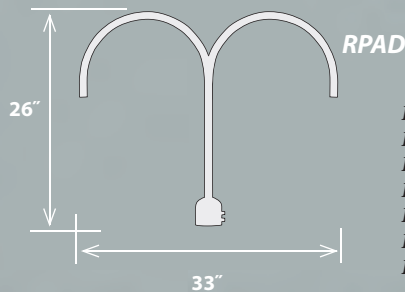

Post adapters are designed to fit standard 3" posts and pier mount bases. Post and/or pier mount bases are not available from Millennium Lighting.

RPAD -CP

RPAD -GA

RPAD -SB

RPAD -SG

RPAD -WH

RPAD -ABR

RPAD-ABR	W: 33"	H: 26"
RPAD-CP	W: 33"	H: 26"
RPAD-GA	W: 33"	H: 26"
RPAD-SB	W: 33"	H: 26"
RPAD-SG	W: 33"	H: 26"
RPAD-SR	W: 33"	H: 26"
RPAD-WH	W: 33"	H: 26"