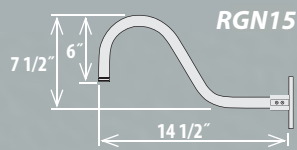

RGN15-ABR	ID: 3/4"	L:14 1/2"
RGN15-GA	ID: 3/4"	L:14 1/2"
RGN15-SB	ID: 3/4"	L:14 1/2"
RGN15-SG	ID: 3/4"	L:14 1/2"
RGN15-SR	ID: 3/4"	L:14 1/2"
RGN15-WH	ID: 3/4"	L:14 1/2"