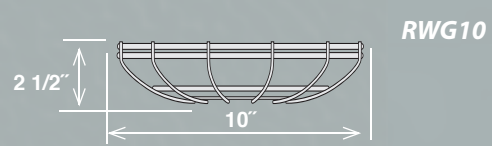

WIRE GUARDS

RWG10-ABR	W: 10"
RWG10-GA	W: 10"
RWG10-SB	W: 10"
RWG10-SG	W: 10"
RWG10-SR	W: 10"
RWG10-WH	W: 10"