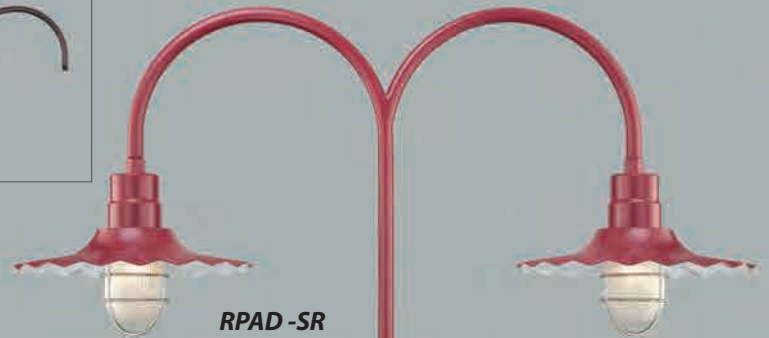

Post adapters are designed to fit standard 3" posts and pier mount bases. Post and/or pier mount bases are not available from Millennium Lighting.

RPAD -CP

RPAD -GA

RPAD -SB

RPAD -SG

RPAD -WH

RPAD -ABR

RPAD-ABR	W: 33"	H: 26"
RPAD-CP	W: 33"	H: 26"
RPAD-GA	W: 33"	H: 26"
RPAD-SB	W: 33"	H: 26"
RPAD-SG	W: 33"	H: 26"
RPAD-SR	W: 33"	H: 26"
RPAD-WH	W: 33"	H: 26"