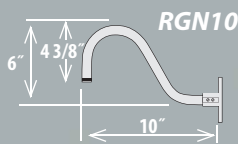

GOOSE NECKS (Actual Photos Shown on Page 238)

RGN10-ABR	ID: 3/4"	L:10"
RGN10-GA	ID: 3/4"	L:10"
RGN10-SB	ID: 3/4"	L:10"
RGN10-SG	ID: 3/4"	L:10"
RGN10-SR	ID: 3/4"	L:10"
RGN10-WH	ID: 3/4"	L:10"