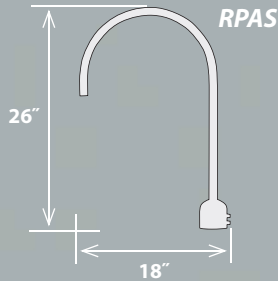

RPAS-ABR	W: 18"	H: 26"
RPAS-CP	W: 18"	H: 26"
RPAS-GA	W: 18"	H: 26"
RPAS-SB	W: 18"	H: 26"
RPAS-SG	W: 18"	H: 26"
RPAS-SR	W: 18"	H: 26"
RPAS-WH	W: 18"	H: 26"

Post adapters are designed to fit standard 3" posts and pier mount bases. Post and/or pier mount bases are not available from Millennium Lighting.