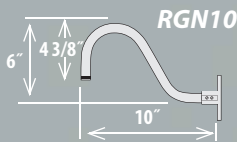

GOOSE NECKS (Actual Photos Shown on Page 238)

RGN10-ABR	ID: 3/4"	L:10"
RGN10-GA	ID: 3/4"	L:10"
RGN10-SB	ID: 3/4"	L:10"
RGN10-SG	ID: 3/4"	L:10"
RGN10-SR	ID: 3/4"	L:10"
RGN10-WH	ID: 3/4"	L:10"

Back Plate included
with goose neck