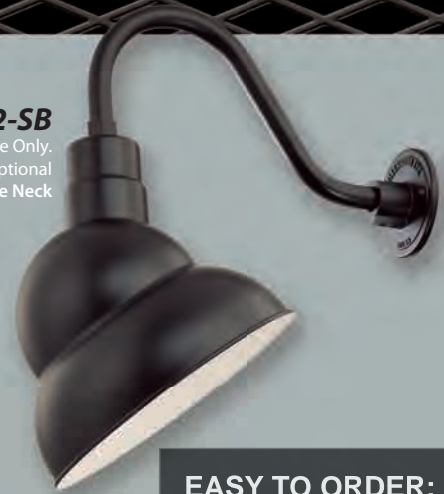

WIRE GUARDS

RWG12-ABR	W: 12"
RWG12-GA	W: 12"
RWG12-SB	W: 12"
RWG12-SG	W: 12"
RWG12-SR	W: 12"
RWG12-WH	W: 12"

R SERIES

RES12-WH
Shade Only.
Shown with optional
RGN15-WH Goose Neck
and RWG12-WH Wire Guard

RES12-SB
Shade Only.
Shown with optional
RGN15-SB Goose Neck