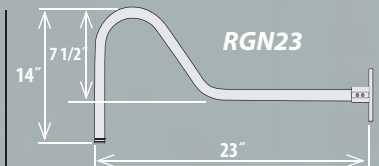

RGN23-ABR	ID: 3/4"	L:23"
RGN23-GA	ID: 3/4"	L:23"
RGN23-SB	ID: 3/4"	L:23"
RGN23-SG	ID: 3/4"	L:23"
RGN23-SR	ID: 3/4"	L:23"
RGN23-WH	ID: 3/4"	L:23"