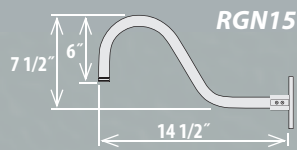

RGN15-ABR	ID: 3/4"	L:14 1/2"
RGN15-GA	ID: 3/4"	L:14 1/2"
RGN15-SB	ID: 3/4"	L:14 1/2"
RGN15-SG	ID: 3/4"	L:14 1/2"
RGN15-SR	ID: 3/4"	L:14 1/2"
RGN15-WH	ID: 3/4"	L:14 1/2"