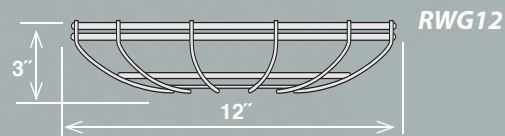

WIRE GUARDS

RWG12-ABR	W: 12"
RWG12-GA	W: 12"
RWG12-SB	W: 12"
RWG12-SG	W: 12"
RWG12-SR	W: 12"
RWG12-WH	W: 12"