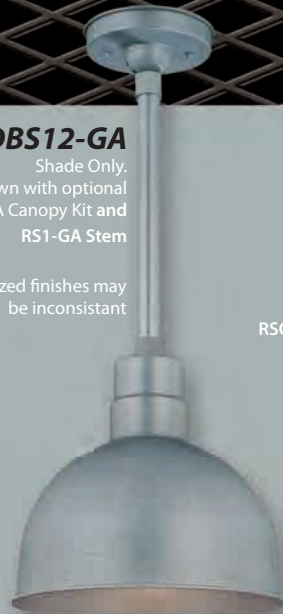

RDBS12-GA

Shade Only.
Shown with optional
RSCK-GA Canopy Kit and
RS1-GA Stem

Galvanized finishes may be inconsistent