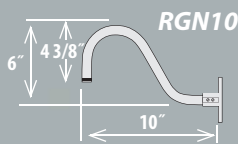

GOOSE NECKS (Actual Photos Shown on Page 238)

RGN10-ABR	ID: 3/4"	L:10"
RGN10-GA	ID: 3/4"	L:10"
RGN10-SB	ID: 3/4"	L:10"
RGN10-SG	ID: 3/4"	L:10"
RGN10-SR	ID: 3/4"	L:10"
RGN10-WH	ID: 3/4"	L:10"