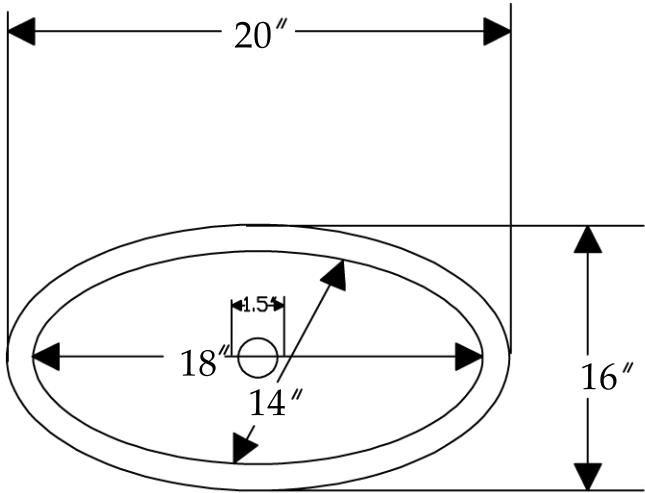

# ITEM # LO20RDB OVAL ROLLED RIM

**OUTER DIMENSIONS: 20" x 16" x 7"**

**INNER DIMENSIONS: 18" x 14" x 7"**

**DRAIN SIZE: 1.5" W/O OVERFLOW**

**MATERIAL GAUGE: 17**

CODE/STANDARD COMPLIANCE

\* IAPMO/cUPC LISTED

**IMPORTANT:** THIS PRODUCT IS HAND CRAFTED AND SMALL VARIANCES MAY OCCUR. DIMENSIONS MAY VARY UP TO 1/4". DO NOT MAKE ANY INSTALLATION CUTS UNTIL YOU RECEIVE YOUR SINK.