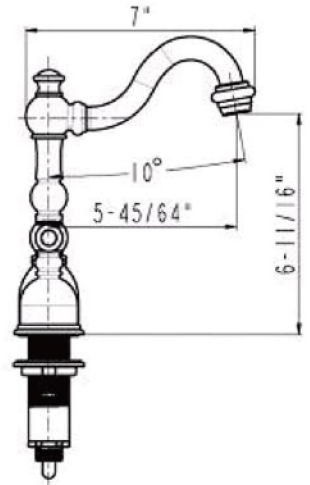

BY PREMIER COPPER PRODUCTS

B-WS010RB

PRODUCT SPECIFICATIONS