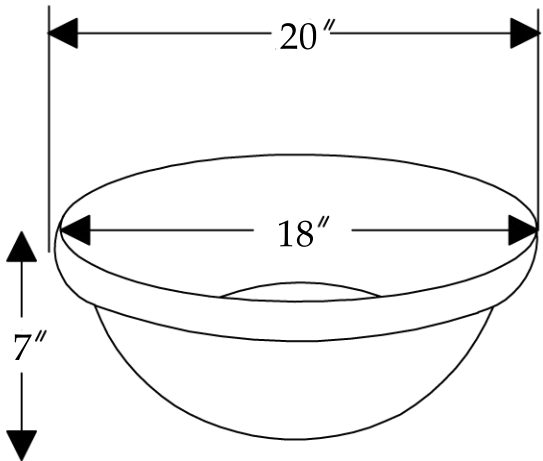

## 1.5" NON-OVERFLOW POP-UP DRAIN

COLOR: OIL RUBBED BRONZE  
SIZE: 1.5"

# ITEM # LO20RDB OVAL ROLLED RIM

**OUTER DIMENSIONS: 20" x 16" x 7"**

**INNER DIMENSIONS: 18" x 14" x 7"**

**DRAIN SIZE: 1.5" W/O OVERFLOW**

**MATERIAL GAUGE: 17**

CODE/STANDARD COMPLIANCE

\* IAPMO/cUPC LISTED

**IMPORTANT:** THIS PRODUCT IS HAND CRAFTED AND SMALL VARIANCES MAY OCCUR. DIMENSIONS MAY VARY UP TO 1/4". DO NOT MAKE ANY INSTALLATION CUTS UNTIL YOU RECEIVE YOUR SINK.