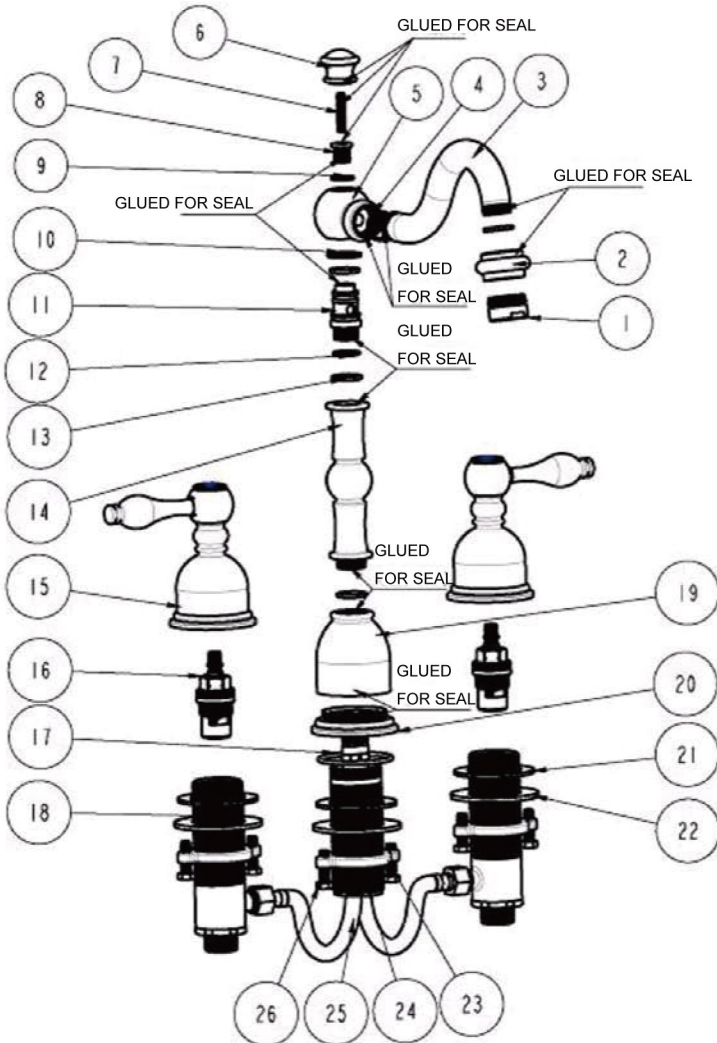

### SPECIFIED MODEL:

Model	Description	Finish
B-WS01ORB-N	8" Widespread Bathroom Faucet W/ Non-Overflow Drain	ORB
B-WS01ORB-O	8" Widespread Bathroom Faucet W/ Overflow Style Drain	ORB

BY PREMIER COPPER PRODUCTS

**B-WS010RB**

**PRODUCT SPECIFICATIONS**

## EXPLODED PARTS VIEW

# ITEM # LO20RDB OVAL ROLLED RIM

**OUTER DIMENSIONS: 20" x 16" x 7"**

**INNER DIMENSIONS: 18" x 14" x 7"**

**DRAIN SIZE: 1.5" W/O OVERFLOW**

**MATERIAL GAUGE: 17**

CODE/STANDARD COMPLIANCE

\* IAPMO/cUPC LISTED