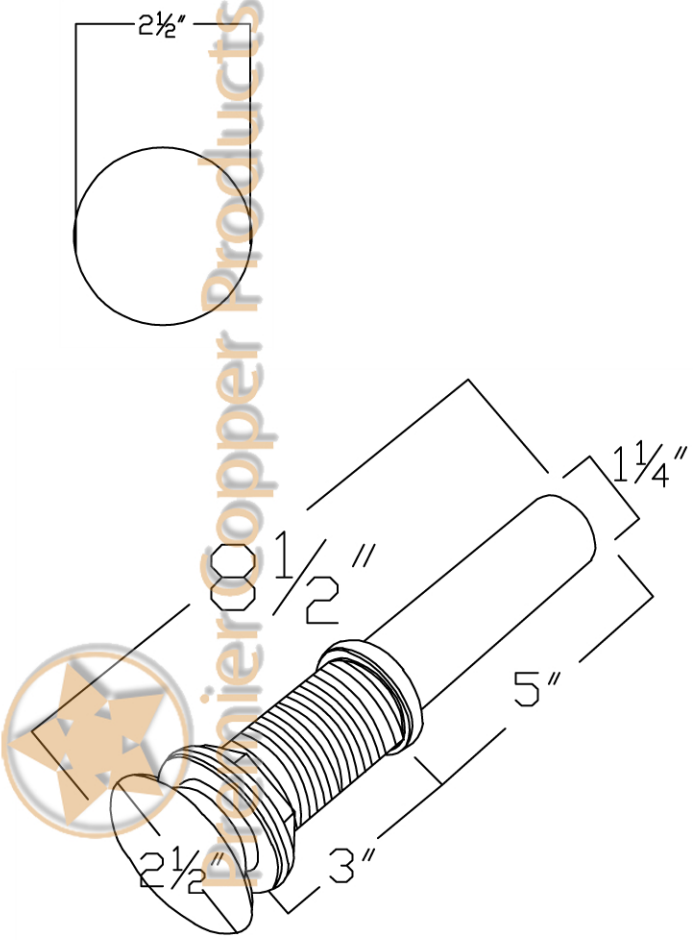

## 8" WIDESPREAD BATHROOM FAUCET

## EXPLODED PARTS VIEW

# ITEM # LO20RDB OVAL ROLLED RIM

**OUTER DIMENSIONS: 20" x 16" x 7"**

**INNER DIMENSIONS: 18" x 14" x 7"**

**DRAIN SIZE: 1.5" W/O OVERFLOW**

**MATERIAL GAUGE: 17**

CODE/STANDARD COMPLIANCE

\* IAPMO/cUPC LISTED