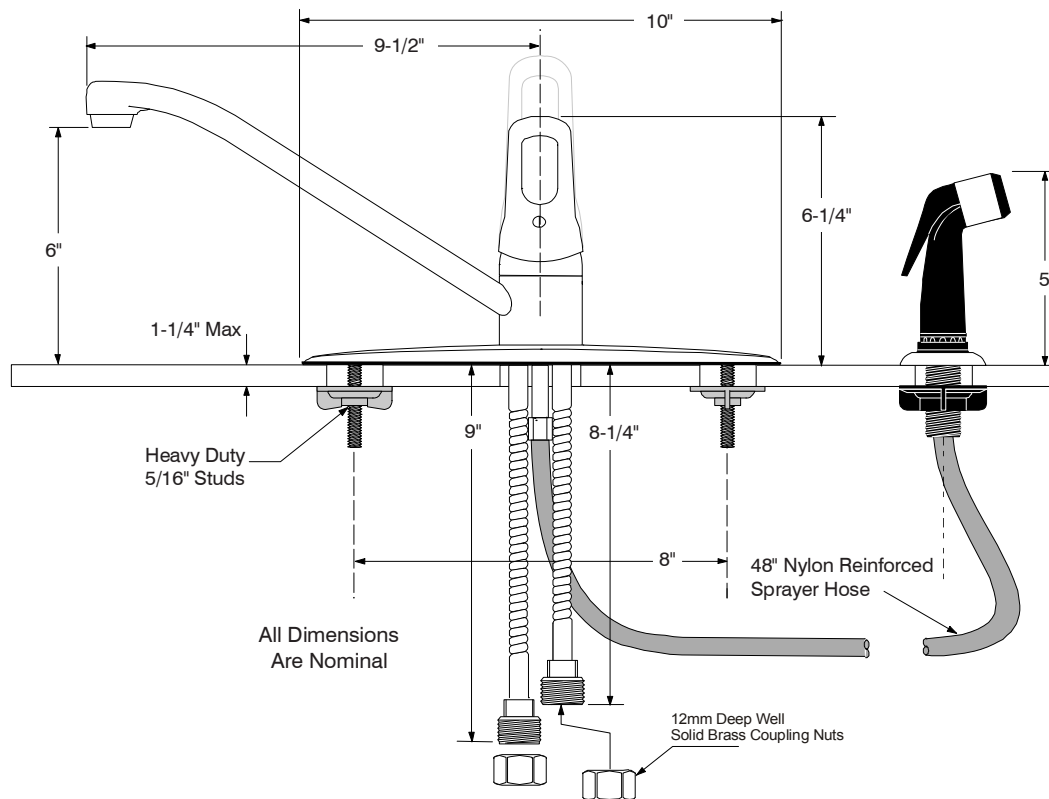

Description

- European styled kitchen faucet
- Single handle washerless control of hot and cold water
- Machined brass valve body
- Includes plastic sprayer with 48" reinforced hose
- 3/8" OD soft copper corrugated supply lines with 1/2" brass IPS connections
- Internal parts are interchangeable with genuine Delta® repair parts

Bayview™

Model 12002LF

Single Loop Handle Kitchen Faucet
 Chrome Plated Finish
 With Spray
 1/2" IPS Connection

For additional information contact Premier Faucet at 866-745-4010 or visit our website at www.premierfaucet.com