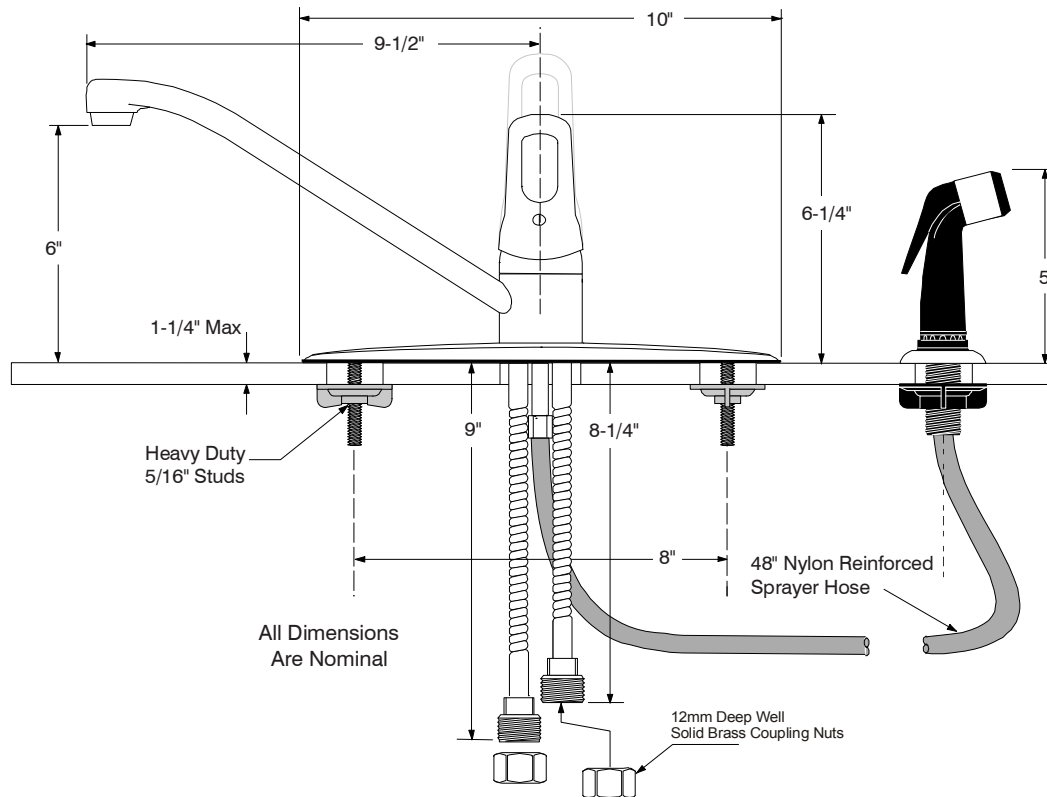

Description

- European styled kitchen faucet
- Single loop handle washerless control of hot and cold water
- Machined brass valve body
- Includes color matched sprayer with 48" reinforced hose
- 3/8" OD soft copper corrugated supply lines with 1/2" brass IPS connections
- Internal parts are interchangeable with genuine Delta® repair parts

Bayview™

Model 558717

Single Loop Handle Kitchen Faucet
Brushed Nickel Finish
With Spray
1/2" IPS Connection

For additional information contact Premier Faucet at 866-745-4010 or visit our website at www.premierfaucet.com