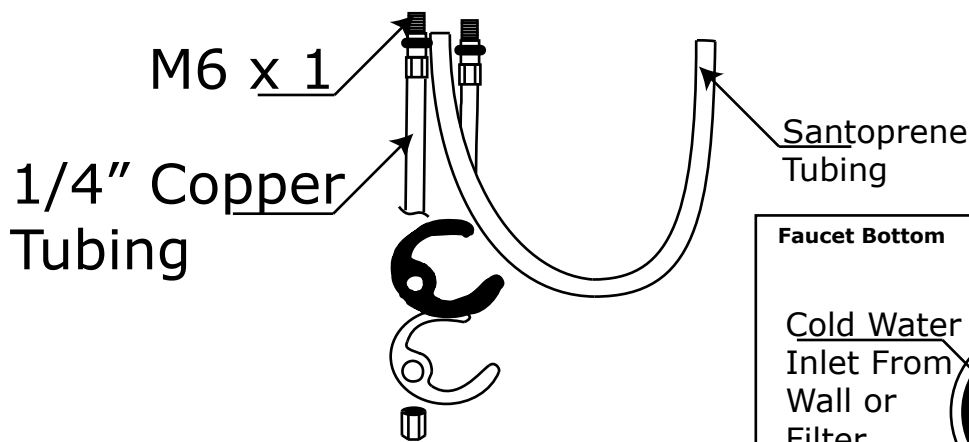

PART NO. D205

SPECIFICATION SHEET

Brass hot and cold water faucet for instant hot water - can not be converted to regular faucet

**MUST BE USED WITH
HOT WATER TANK**

Nylon Hose
Clamps and
Tank Hose
Adapter

Maximum Mounting Depth 1"

Faucet Bottom