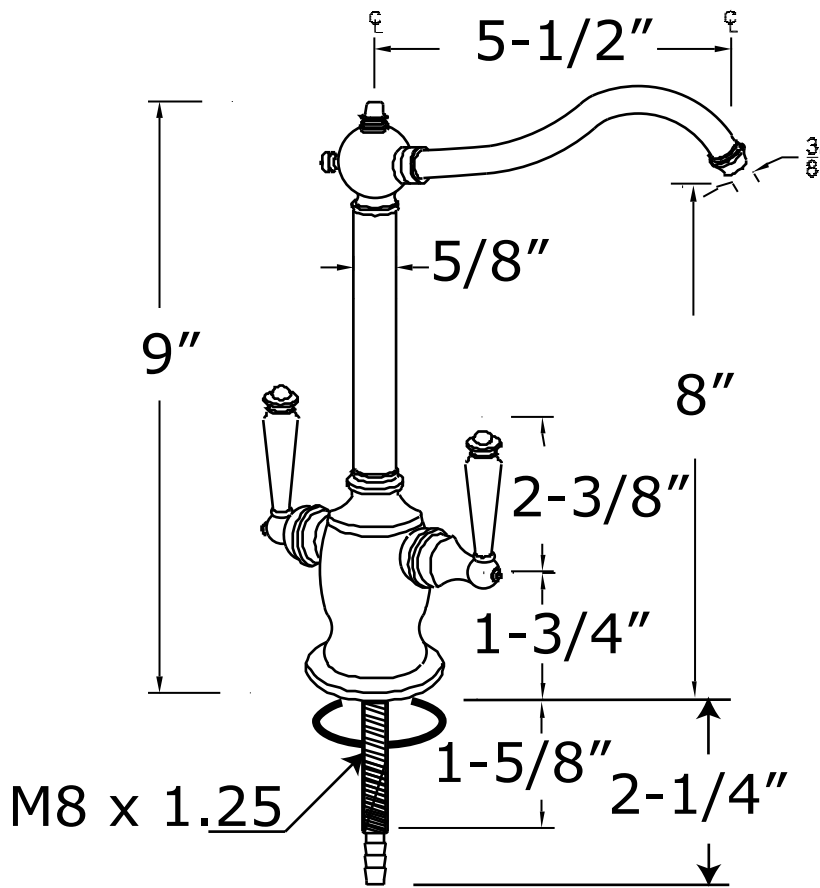

PART NO. D205

SPECIFICATION SHEET

Brass hot and cold water faucet for instant hot water - can not be converted to regular faucet

**MUST BE USED WITH
HOT WATER TANK**

Nylon Hose
Clamps and
Tank Hose
Adapter

Maximum Mounting Depth 1"

Faucet Bottom