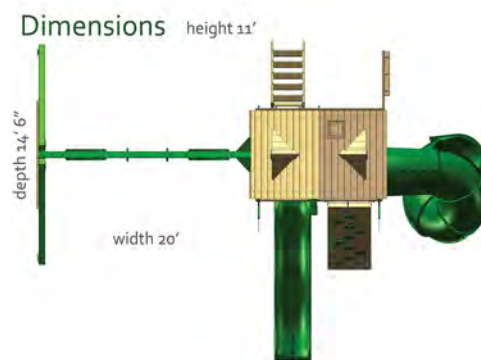

## Playset Features

- Wiki Wave Slide™
- Extreme Tube Slide
- Rock Wall with Climbing Rope
- Safe Entry Ladder
- Deluxe Rope Ladder
- Belt Swings - 2
- Trapeze Swing
- Built-In Picnic Table
- Sandbox
- Tic-Tac-Toe Panel
- Steering Wheel
- Telescope
- Flag Kit
- Safety Handles
- Tongue & Groove Wood Roof featuring a Sunburst, Dormers and a Chimney
- 5' High Platform: 4' x 6'
- 4x4 Solid Wood Framing
- 4x6 3-Position Swing Beam with Timber Shield™
- Maintenance-free Timber Shield™ covering on main beams
- Available in Cedar with a beautiful Amber Finish
- 10 Year Limited Warranty on Lumber, 1 Year on Accessories

ASSEMBLED WEIGHT: 756 lbs  
SHIPPING WEIGHT: 841 lbs