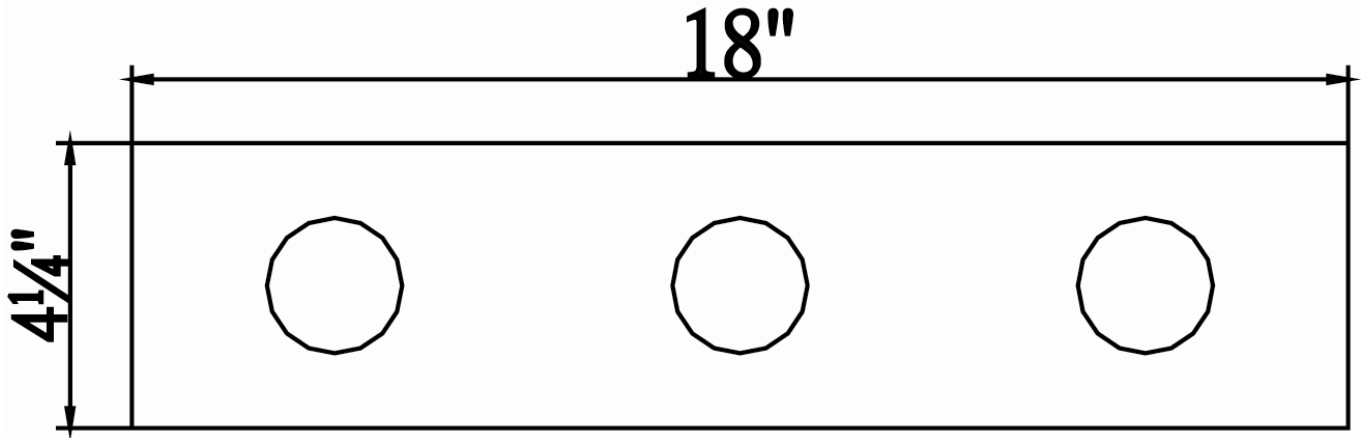

**Dimensions:**

- Width: 18"
- Height: 4 1/2"
- Extends: 2 1/4"

**Electrical:**

- Bulbs: 3 medium base 100w – not included
- Luminaire functions as wiring compartment

**Mounting:**

- Wall mount only

**Compliance:**