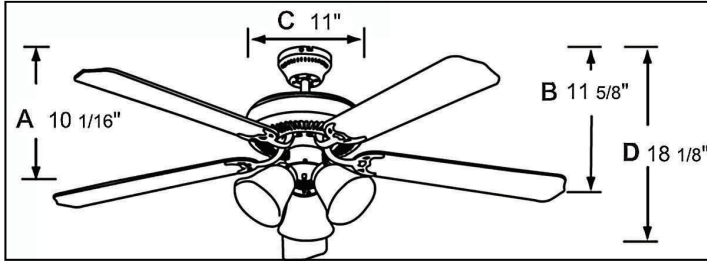

**1059-3—Builder Deluxe**

- Blade Sweep: 52"
- No. of Blades: 5
- Lead Wire: 52"
- Dimensions:
  - A: 10 1/16"
  - B: 11 5/8"
  - C: 11"
  - D: 18 1/8"
- Motor Size: 153mm
- Speeds: 3 / Reversible
- Speed Range (RPM): 62 - 178
- CFM: 1600 - 4800
- Blade Pitch: 12°
- Watts: 50
- Amps: .46
- Capacitors: 3
- Warranty: Lifetime
- UL listed
- Available Finishes:
  - Brushed Pewter
  - White
- Features:
  - Remote Control Adaptable
  - 3-Light Kit Included