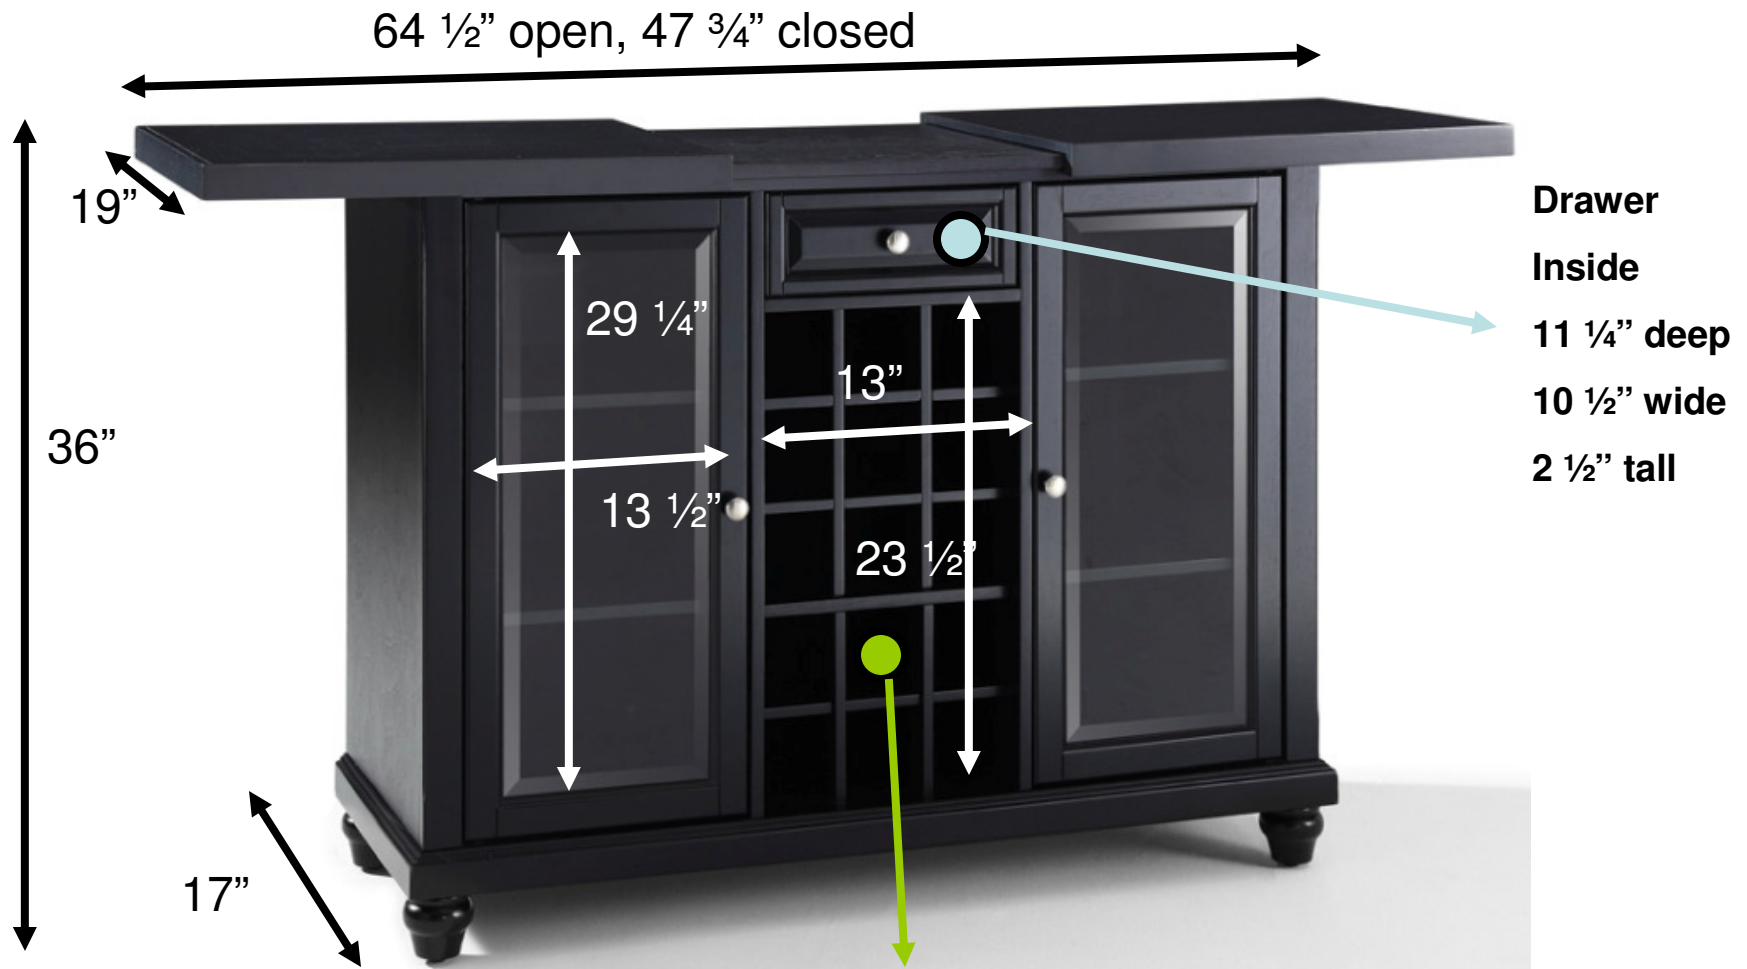

Sliding Top Bar CF4002

Wine cupboards are 4" wide x 4" tall x 13" deep