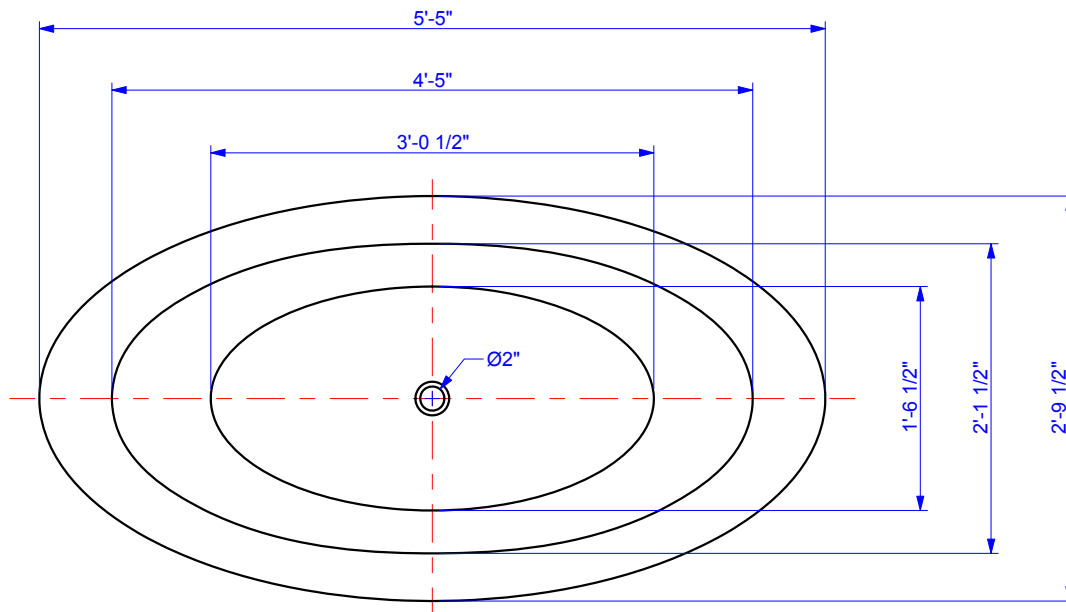

DRAWN YURIY TYMOCHKO	2015-10-20			
CHECKED				
QA		<h1>PURESCAPE 148</h1>		
APPROVED				
		SIZE C	DWG NO	REV
		SCALE		SHEET 1 OF 1

DRAWN YURIY TYMOCHKO	2015-10-20			
CHECKED				
QA		<h1>PURESCAPE 148</h1>		
APPROVED				
		SIZE C	DWG NO	REV
		SCALE		SHEET 1 OF 1