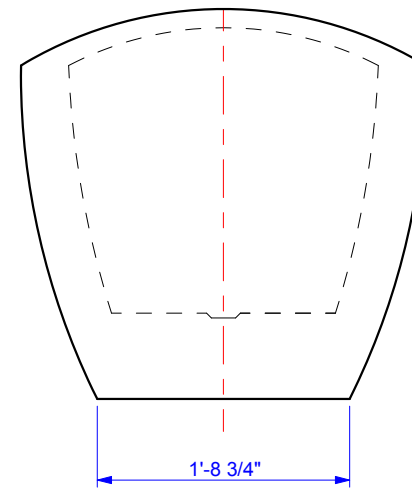

DRAWN YURIY TYMOCHKO	2015-10-20			
CHECKED				
QA		<h1>PURESCAPE 148</h1>		
APPROVED				
		SIZE C	DWG NO	REV
		SCALE		SHEET 1 OF 1

DRAWN YURIY TYMOCHKO	2015-10-20			
CHECKED				
QA		<h1>PURESCAPE 148</h1>		
APPROVED				
		SIZE C	DWG NO	REV
		SCALE		SHEET 1 OF 1