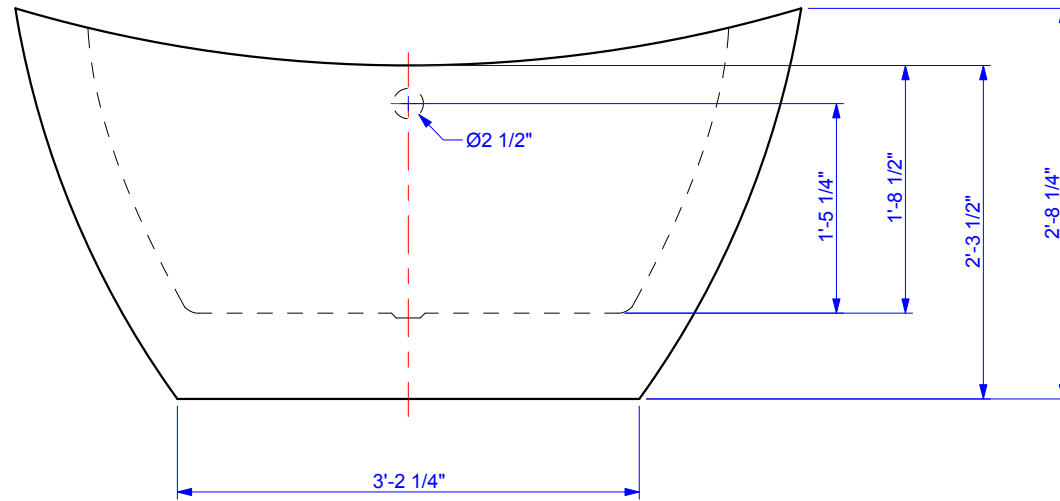

DRAWN YURIY TYMOCHKO	2015-10-20			
CHECKED				
QA		<h1>PURESCAPE 148</h1>		
APPROVED				
		SIZE C	DWG NO	REV
		SCALE		SHEET 1 OF 1

DRAWN YURIY TYMOCHKO	2015-10-20			
CHECKED				
QA		<h1>PURESCAPE 148</h1>		
APPROVED				
		SIZE C	DWG NO	REV
		SCALE		SHEET 1 OF 1