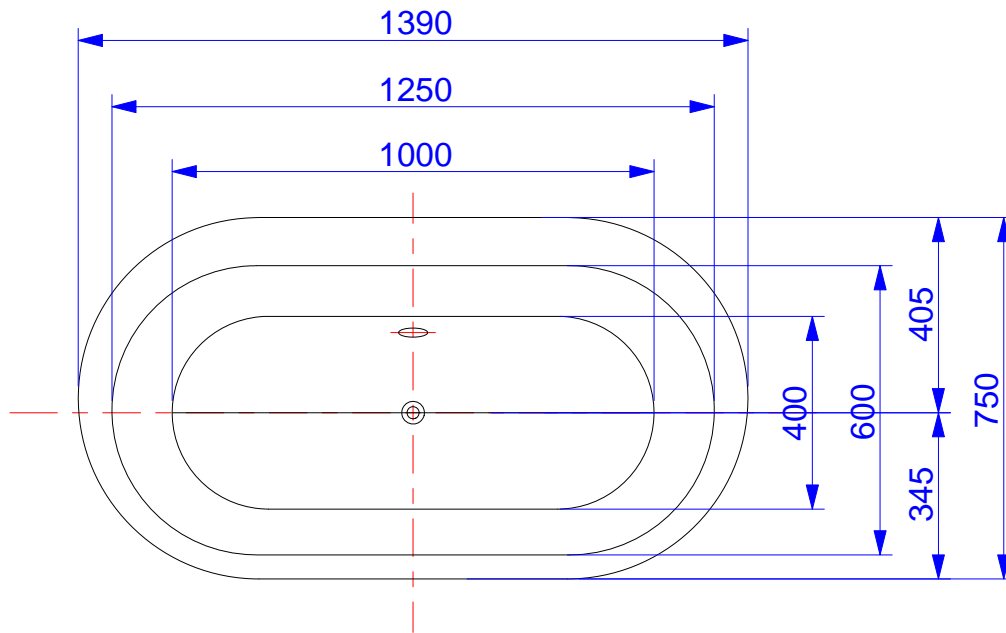

DRAWN YURIY TYMOCHKO	2014-02-08			
CHECKED				
QA		TITLE		
APPROVED		<h1>PURESCAPE 169</h1>		
		SIZE	DWG NO	REV
		C		
		SCALE	SHEET 1 OF 1	

DRAWN YURIY TYMOCHKO	2014-02-08	<b>aquatica</b> PLUMBING		
CHECKED				
QA		TITLE		
APPROVED		<b>PURESCAPE 169</b>		
		SIZE	DWG NO	REV
		<b>C</b>		
		SCALE	SHEET 1 OF 1	