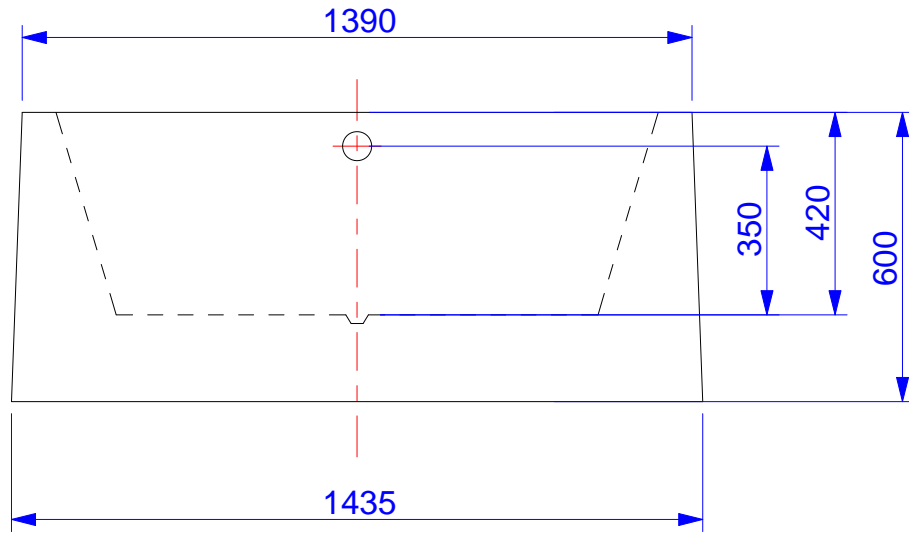

DRAWN YURIY TYMOCHKO	2014-02-08			
CHECKED				
QA		TITLE		
APPROVED		<h1>PURESCAPE 169</h1>		
		SIZE	DWG NO	REV
		C		
		SCALE	SHEET 1 OF 1	

DRAWN YURIY TYMOCHKO	2014-02-08	<b>aquatica</b> PLUMBING		
CHECKED				
QA		TITLE		
APPROVED		<b>PURESCAPE 169</b>		
		SIZE	DWG NO	REV
		<b>C</b>		
		SCALE	SHEET 1 OF 1	