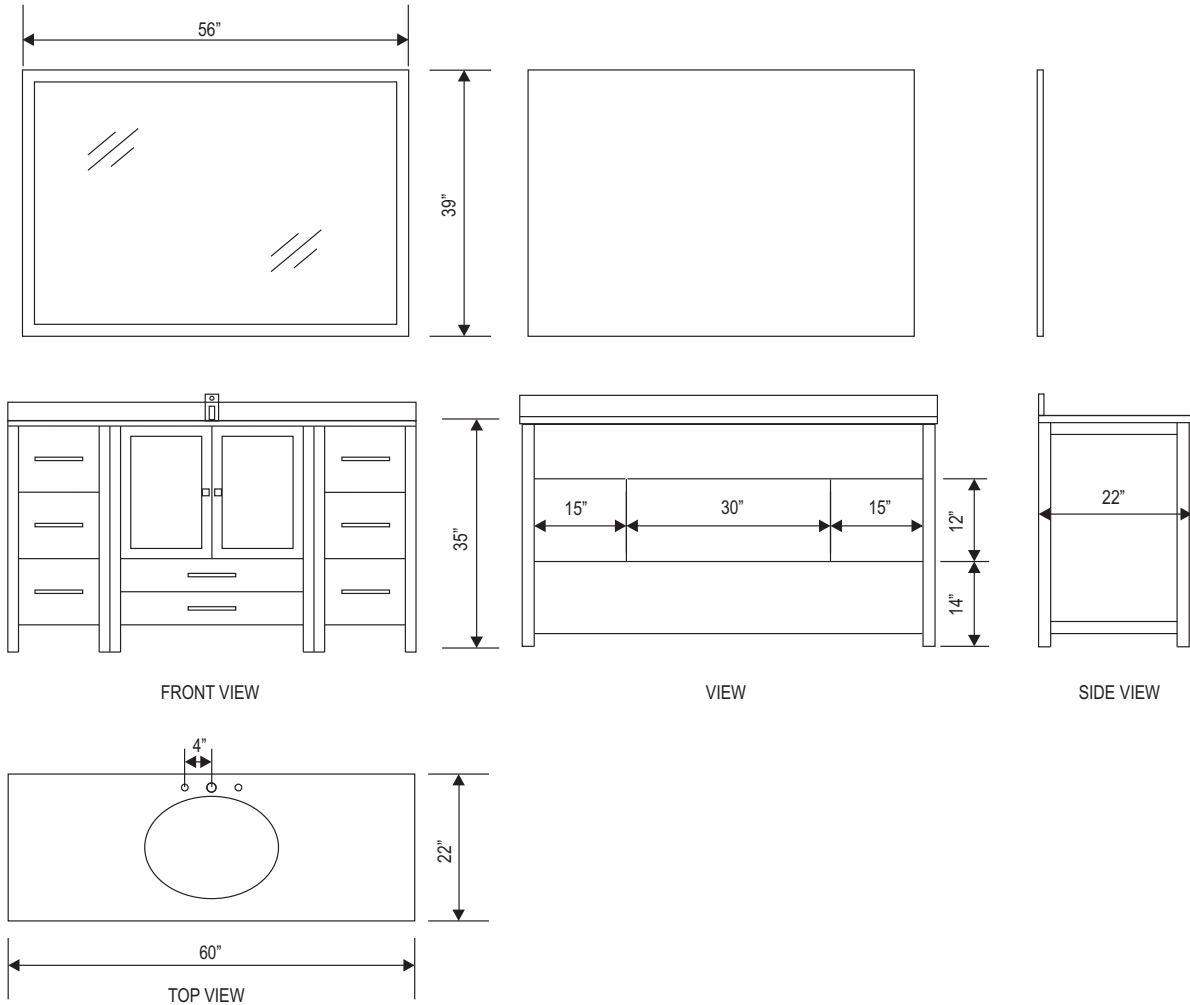

B60-DS Stanton 60" Single Sink Vanity Set (Faucet Not Included)

Design Element  
Bath Furniture

## The Stanton Collection

This 60" Stanton features a Carrara white marble countertop, and is fully constructed of solid oak wood for maximum rigidity and longevity. The clean lines bring a crisp and contemporary look to any bathroom, while the marble countertop gives it a timeless flair. The white countertop, under-mount rectangular sink, and satin-finish hardware creates contrast against the rich espresso cabinetry. Storage-wise, this vanity includes seven drawers and a soft-closing double door cabinet. Included is a large espresso framed mirror.

# Stanton 60" Single Sink Vanity Set

## B60-DS Product Features

- Solid Hardwood Construction
- Carrara White Marble Countertop
- Rectangular Under-Mount Sink
- Polished Chrome Pop-Up Drain
- Seven Functional Drawers
- Soft-Closing Double Door
- Matching Framed Mirror
- Satin Nickel Finish Hardware
- Dimensions: 60"W x 22"D x 34"H