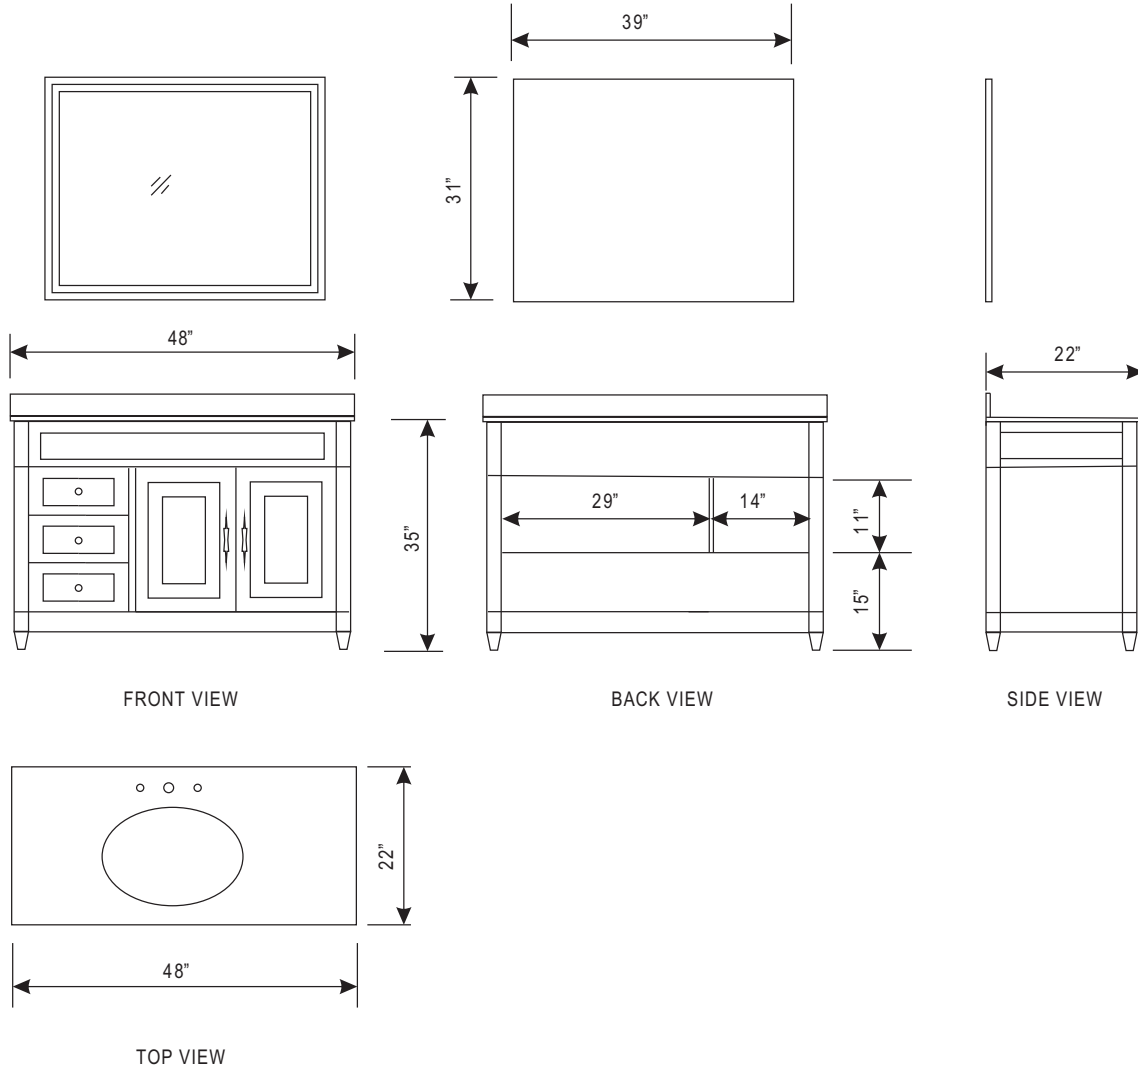

DEC059B Hudson 48" Single Sink Vanity Set (Faucet Not Included)

Design Element
Bath Furniture

Designer's Pick Collection

The 48" Hudson Single Sink Vanity is elegantly constructed of solid oak wood. The Badel Gray Marble counter top's classic beauty and the transitional-styled cabinetry bring a sophisticated look to any bathroom. Solid hardwood wood cabinet base Rectangular under mount sinks Badel Gray Marble Counter top Three Drawers and Soft Closing Double Door Hand finished Framed Mirrors Soft closing cabinet door ensures you never hear door slam again.

Hudson 48" Single Sink Vanity Set

DEC059B Product Features

- Solid Hardwood Cabinet
- Espresso Finish
- Badal Gray Marble Countertop
- Rectangular Under-Mount Sink
- Three Drawers
- Double-Door Cabinet
- Matching Framed Mirror
- Dimensions: 48"W x 22"D x 34"H

Includes: Cabinet, Countertop, Sink and Mirror

Design Element
Bath Furniture

8715 Boston Place
Rancho Cucamonga, CA 91730

www.DesignElementUSA.com