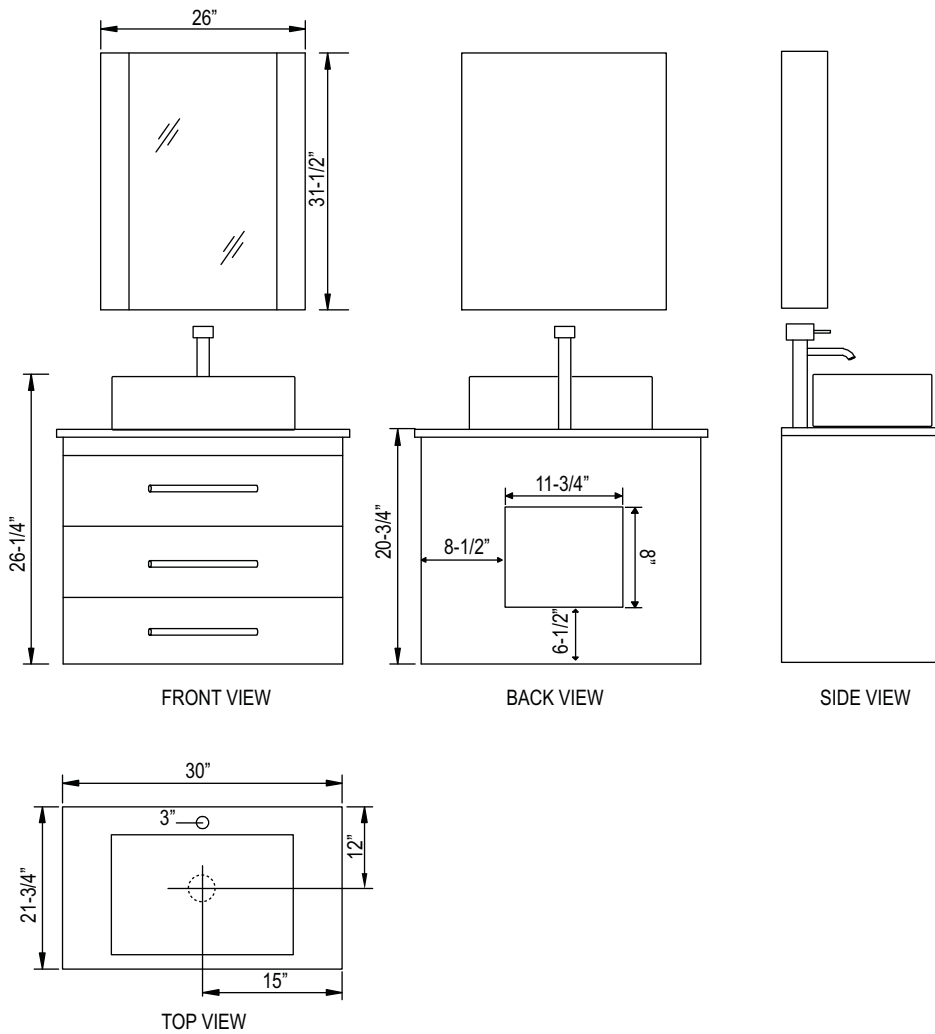

DEC071D-W Portland 30" Single Sink - Wall Mount Vanity Set (Faucet Not Included)

Design Element™
Bath Furniture

The Portland Collection

The Portland 30" Vanity set is elegantly constructed of solid oak wood. The porcelain rectangular sink with rounded edges and carrara white marble counter top bring a clean contemporary and elegant look to any bathroom. The sink is installed with a chrome finished pop up drain designed for easy one touch draining. The three large drawers run the width of the unit and are adorned with satin nickel hardware. The vanity mirror and two espresso cabinets are installed with soft closing hinges providing plenty of storage space. The Portland Collection Bathroom Vanity is designed as a center piece to awe-inspire the eye without sacrificing quality, functionality or durability.

Portland 30" Single Sink - Wall Mount Vanity Set

DEC071D-W Product Features

- Solid Hardwood Construction
- White Finish
- Carrera White Marble Countertop
- Square Designer Ceramic Sink
- Matching Mirror
- Chrome Pop-Up Drain
- Two Functional Pull-Out Drawers
- Satin Nickel Finish Hardware
- Size: 30"W x 21-3/4"D x 20-3/4"H

The Portland Collection

- Portland 24" Single Sink - Wall Mount Vanity Set DEC071C-G
- Portland 24" Single Sink - Wall Mount Vanity Set DEC071C-W
- Portland 30" Single Sink - Wall Mount Vanity Set DEC071D
- Portland 30" Single Sink - Wall Mount Vanity Set DEC071D-W
- Portland 61" Double Sink - Wall Mount Vanity Set DEC004
- Portland 61" Double Sink - Wall Mount Vanity Set DEC005
- Portland 61" Double Sink - Wall Mount Vanity Set DEC071A
- Portland 72" Double Sink - Wall Mount Vanity Set DEC071B
- Portland 72" Double Sink - Wall Mount Vanity Set DEC071B-W