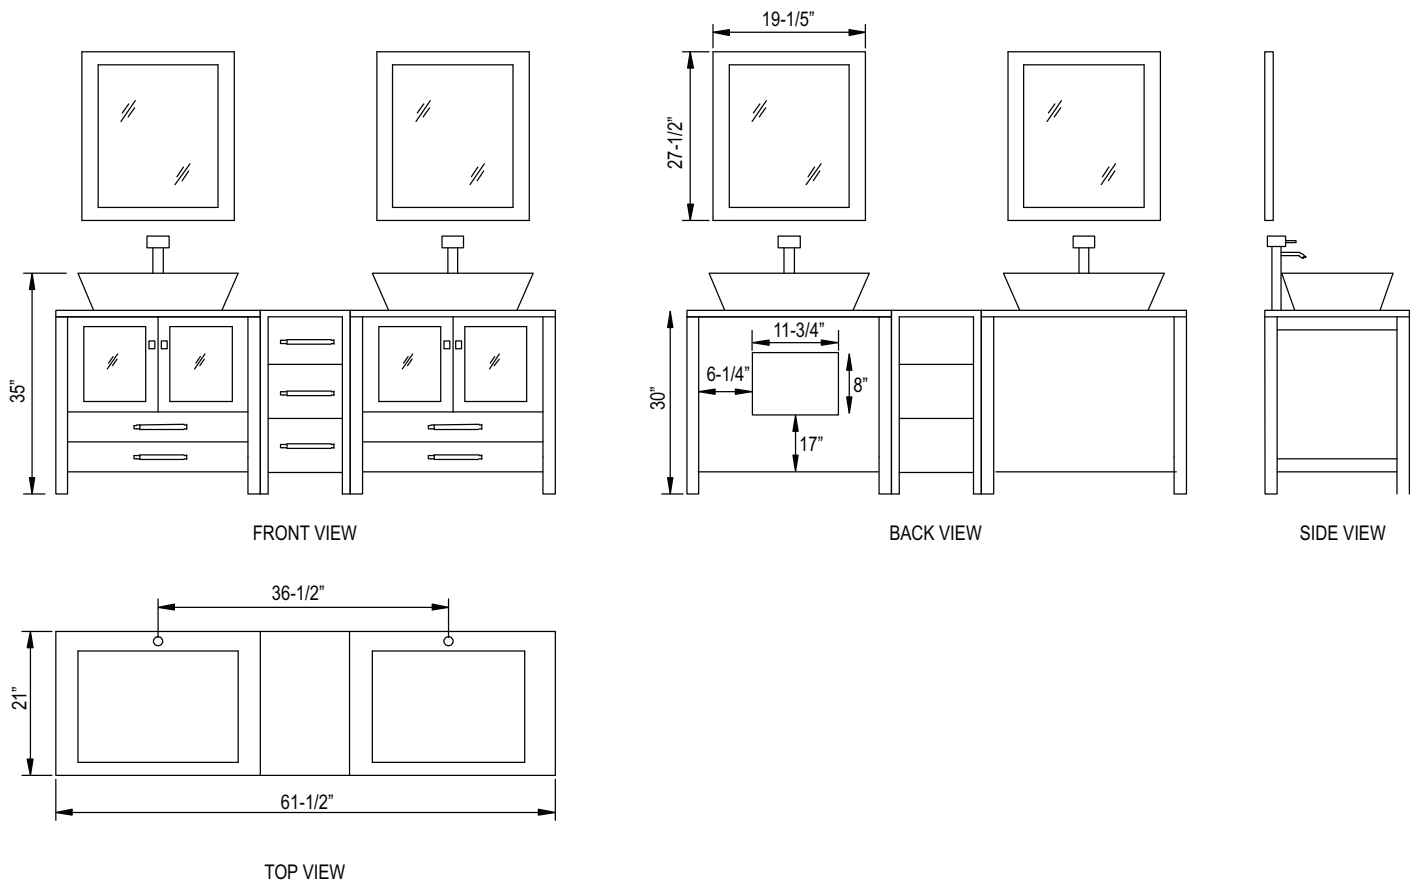

DEC072B Arlington 61" Double Sink Vanity Set (Faucets Not Included)

**Design Element™**  
Bath Furniture

## The Arlington Collection

Constructed of solid hardwood, the white porcelain vessel sinks and tempered glass countertop of the of the 61" Arlington, beautifully contrast the rich espresso cabinet to bring a crisp, contemporary look to any bathroom. This stylish design includes two soft-closing double-door cabinets and four drawers. A matching, detached espresso cabinet with three drawers is provided for additional storage. Included with this set are two matching espresso mirrors. The Arlington Bathroom Vanity is designed as a centerpiece to awe and inspire the eye without sacrificing quality, functionality, or durability.

# Arlington 61" Double Sink Vanity Set