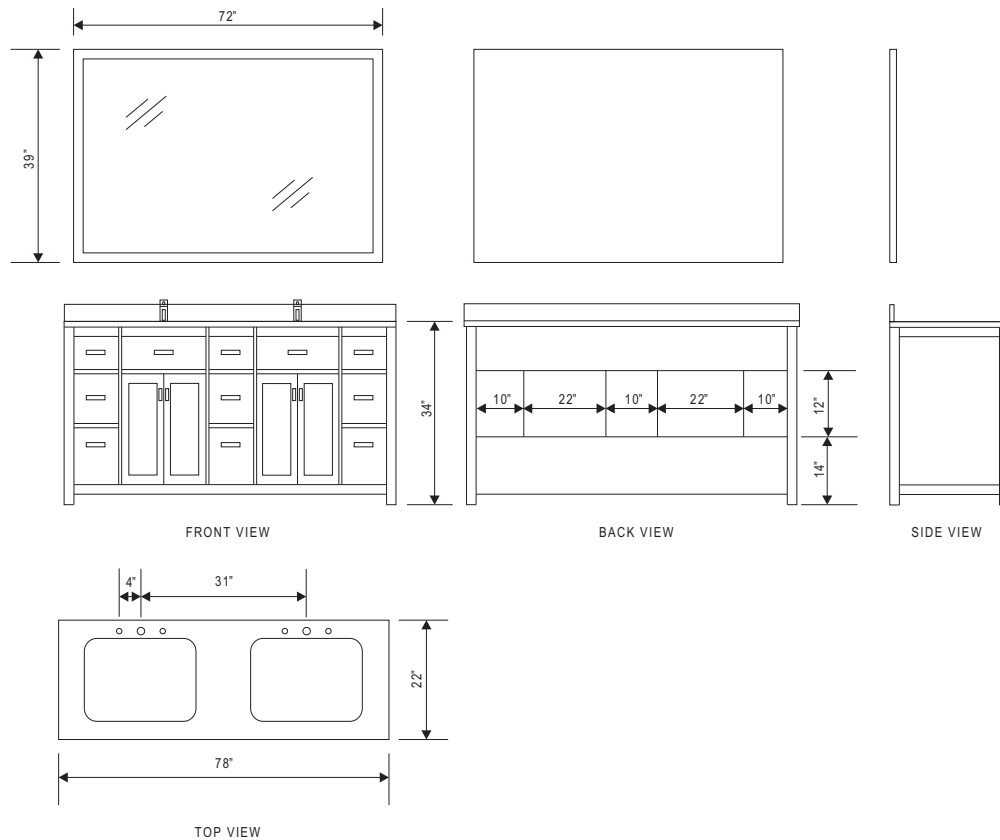

DEC088 London 78" Double Sink Vanity Set (Faucets Not Included)

Design Element™
Bath Furniture

The London Collection

The London 78" double-sink vanity in espresso is the largest model in our London series. This stylish vanity is sturdily built using solid hardwood for both the frame and the panels. The classic look of the white Carrera marble countertop and the contemporary style of the espresso cabinet meld to create a design that is both clean and luxurious. The generous storage capacity of this vanity includes two pull-down shelves, nine pullout drawers, and two soft-closing double-door cabinets, all accented with satin nickel hardware. A matching framed mirror and a pair of chrome pop-up drains are also included in this set.

London 78" Double Sink Vanity Set

DEC088 Product Features

- Solid Hardwood Construction
- Espresso Finish
- Carrera White Marble Countertop
- Rectangular Under-Mount Sinks
- Chrome Pop-Up Drains
- Nine Pullout Drawers
- Two Soft-Closing Double-Doors
- Satin Nickel Hardware
- Matching Framed Mirror
- Dimension: 78"W x 22"D x 34"H

Includes: Cabinet, Countertop, Sinks and Mirror

The London Collection

- London 60" Linen Cabinet
- London 66" Linen Cabinet
- London 48" Single Sink Vanity Set
- London 48" Single Sink Vanity Set
- London 36" Single Sink Vanity Set
- London 36" Single Sink Vanity Set
- London 36" Single Sink Vanity Set
- London 36" Single Sink Vanity Set
- London 36" Single Sink Vanity Set
- London 61" Double Sink Vanity Set
- London 61" Double Sink Vanity Set
- London 72" Double Sink Vanity Set
- London 72" Double Sink Vanity Set
- London 72" Double Sink Vanity Set
- London 72" Double Sink Vanity Set
- London 72" Double Sink Vanity Set
- London 78" Double Sink Vanity Set
- London 72" Double Sink Vanity Set