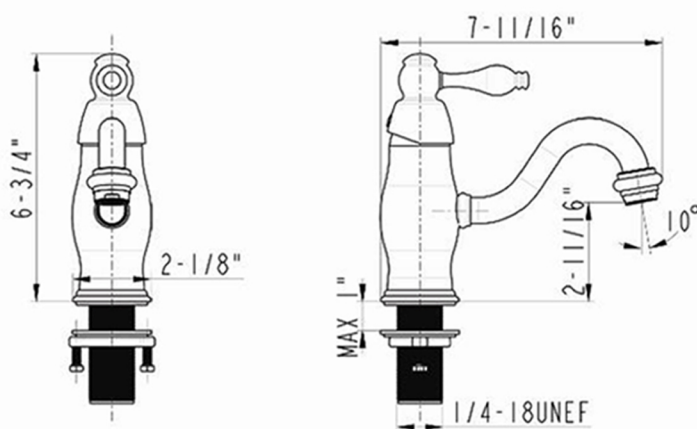

PREMIER
COPPER PRODUCTS

MODEL NUMBER: BSP3_VADB24181

DESCRIPTION: Hand Hammered Copper Wall Mount Vanity Package

PACKAGE INCLUDES THE FOLLOWING ITEMS:

- * 24" Hand Hammered Copper Wall Mount Vanity
- * Single Handle Bathroom Faucet / ORB Finish (Model# B-SH02ORB)
- * Non-overflow Teardrop Grid Drain / ORB Finish (Model# D-207ORB)

** ORB: Oil Rubbed Bronze*

PACKAGE INCLUDES THE FOLLOWING ITEMS:

- * 24" Hand Hammered Copper Wall Mount Vanity
- * Single Handle Bathroom Faucet / ORB Finish (Model# B-SH02ORB)
- * Non-overflow Teardrop Grid Drain / ORB Finish (Model# D-207ORB)

* ORB: Oil Rubbed Bronze

FAUCET DETAILS (Model# B-SH02ORB)

- * Solid Brass Single Handle Bathroom Faucet
- * Overall Height: 6.75" / Spout Reach: 6.75"
- * Valve Type: Drip Free Ceramic Disc
- * Flow Rate: 2.2 GPM
- * NSF/ANSI, cUPC, ADA, Low Lead Compliant (California AB-1953)

DRAIN DETAILS (Model# D-207ORB)

- * 1.5" Non-Overflow Grid Bathroom Sink Drain
- * Design: Teardrop Grid
- * Upper Flange Dimension: 2.25"
- * Material: Solid Brass