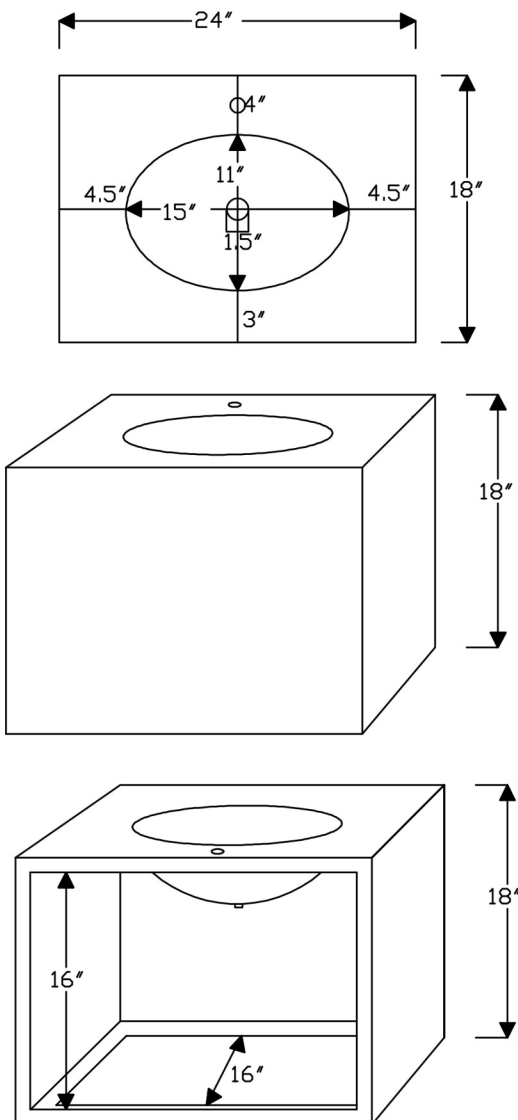

PREMIER
COPPER PRODUCTS

MODEL NUMBER: BSP3_VADB24181

DESCRIPTION: Hand Hammered Copper Wall Mount Vanity Package

PACKAGE INCLUDES THE FOLLOWING ITEMS:

- * 24" Hand Hammered Copper Wall Mount Vanity
- * Single Handle Bathroom Faucet / ORB Finish (Model# B-SH02ORB)
- * Non-overflow Teardrop Grid Drain / ORB Finish (Model# D-207ORB)

** ORB: Oil Rubbed Bronze*

PACKAGE INCLUDES THE FOLLOWING ITEMS:

- * 24" Hand Hammered Copper Wall Mount Vanity
- * Single Handle Bathroom Faucet / ORB Finish (Model# B-SH02ORB)
- * Non-overflow Teardrop Grid Drain / ORB Finish (Model# D-207ORB)

* ORB: Oil Rubbed Bronze

FAUCET DETAILS (Model# B-SH02ORB)

- * Solid Brass Single Handle Bathroom Faucet
- * Overall Height: 6.75" / Spout Reach: 6.75"
- * Valve Type: Drip Free Ceramic Disc
- * Flow Rate: 2.2 GPM
- * NSF/ANSI, cUPC, ADA, Low Lead Compliant (California AB-1953)

DRAIN DETAILS (Model# D-207ORB)

- * 1.5" Non-Overflow Grid Bathroom Sink Drain
- * Design: Teardrop Grid
- * Upper Flange Dimension: 2.25"
- * Material: Solid Brass