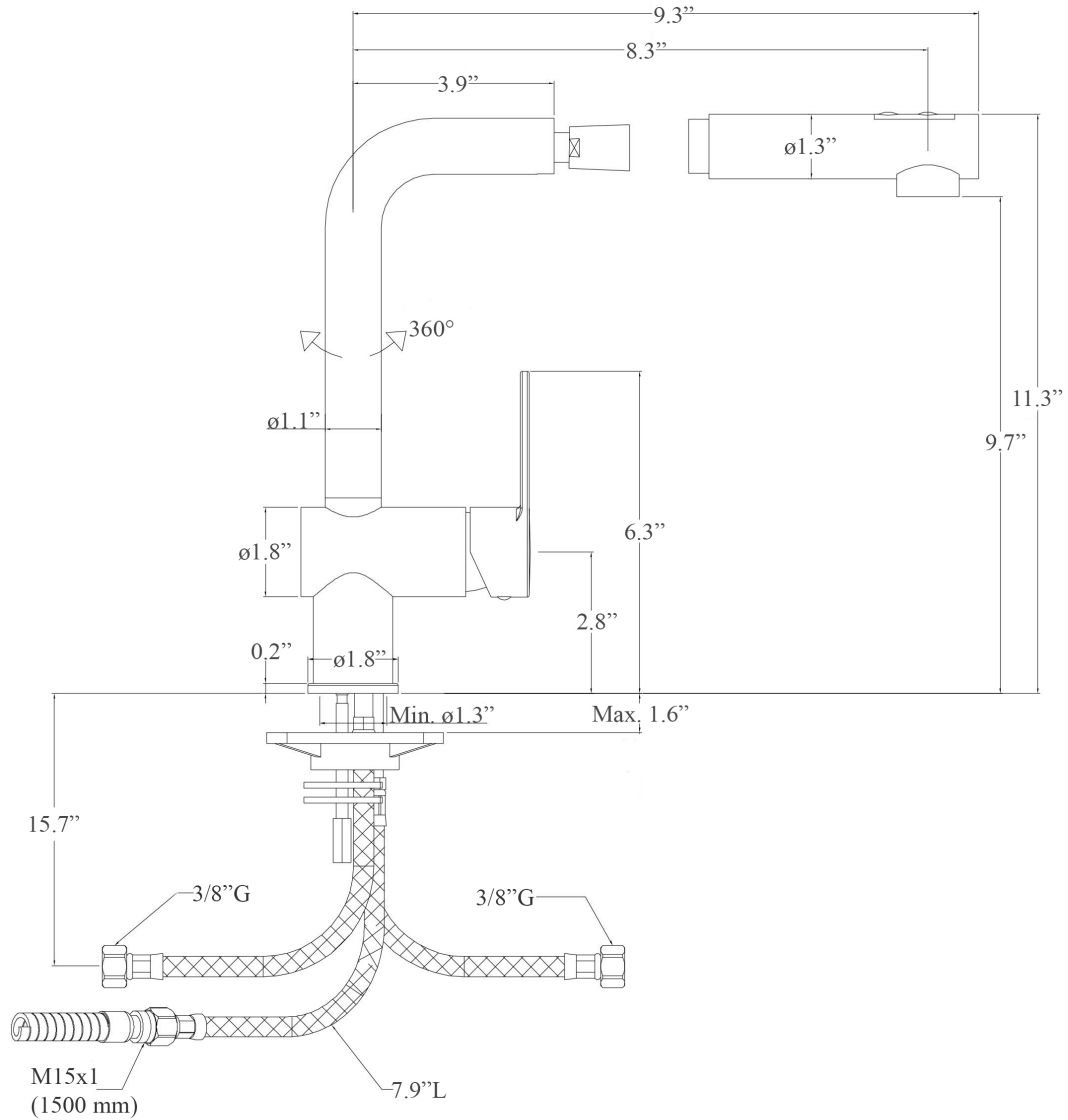

# Product Specs Sheets

All connections/ hoses to US standards

Collection  
Ringo

Model |  
Ringo 285

Dimensions Metric

1 inch = 2.54 cm  
1 inch = 25.4 mm

**WS**<sup>®</sup>  
BATH  
COLLECTIONS

1051 Lea Drive - Collegeville, PA 19426  
Tel. 215 513 9400 - Fax 610 831 0215  
[www.ws bathcollections.com](http://www.ws bathcollections.com) - [info@ws bathcollections.com](mailto:info@ws bathcollections.com)