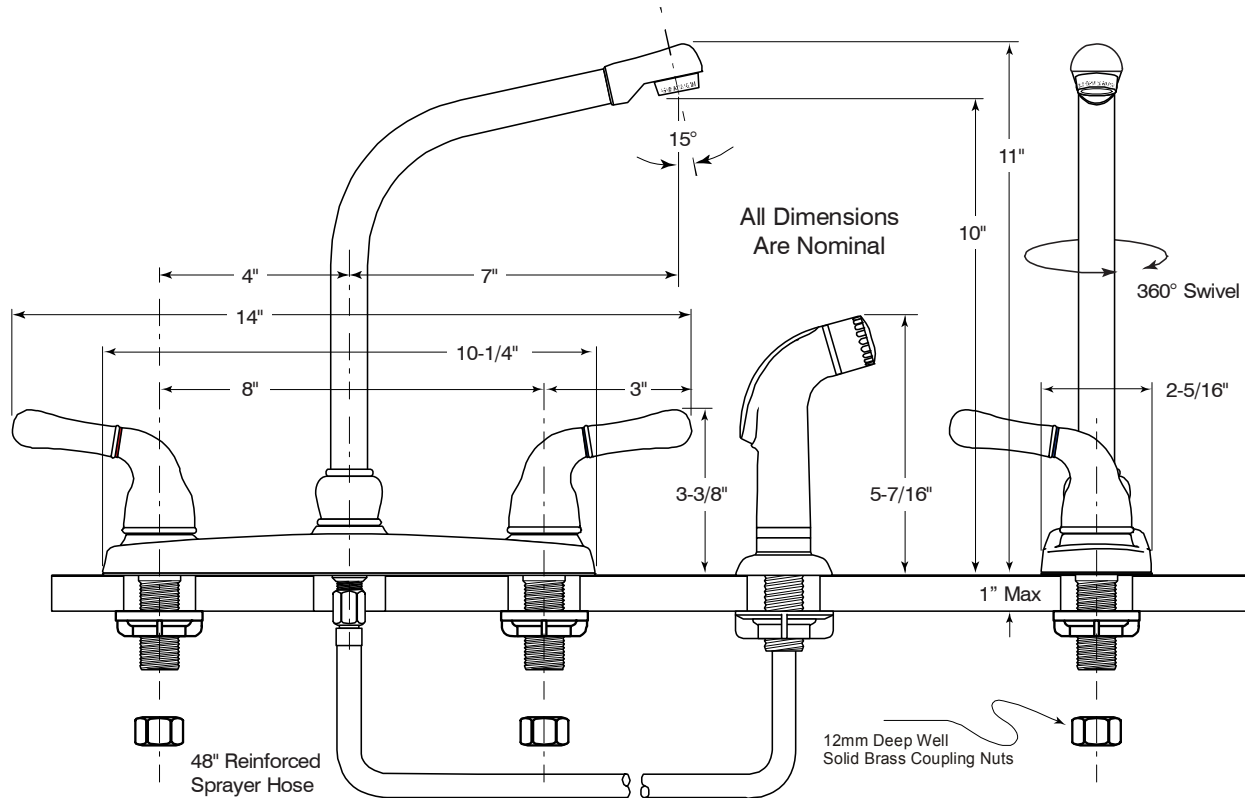

Model 118143LF

Twin Lever Handle Hi-Rise Spout
Kitchen Faucet
Chrome Plated Finish
With Spray
1/2" IPS Connection