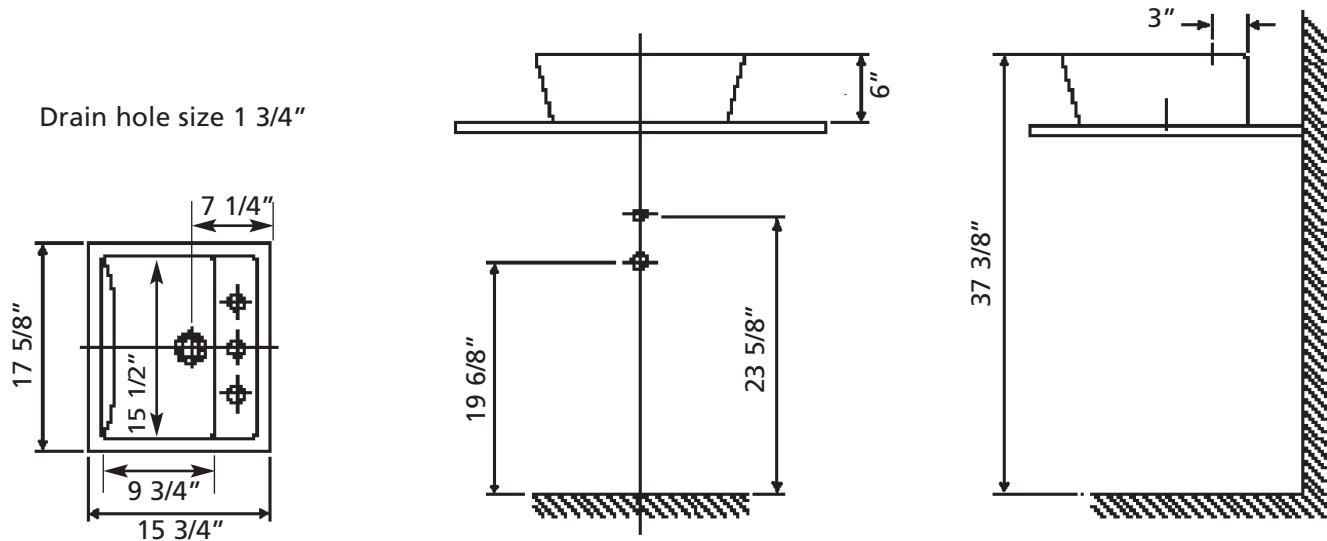

SENTIRE Overcounter Lavatory | #1237 | 18"

SENTIRE Overcounter Lavatory | #1237 | 21"