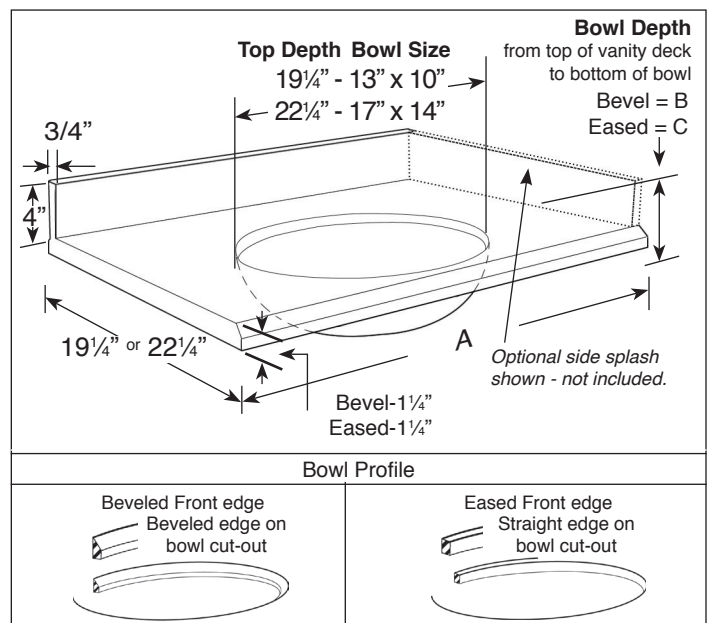

FEATURES

- Engineered quartz is 93% natural quartz, the strongest mineral found in granite, and 7% resins.
- Nouveau Collection vanity tops in standard sizes with profiled front edge and bowl cut-out edge in 2 styles: Beveled, Eased.
- Undermount china oval bowl. 19 1/4" tops include 14" x 11" bowl, 22 1/4" tops include 17" x 14" bowl.
- Thickness: 3/4"
- 4" high x 3/4" deep loose backsplash with eased edge profile. Backsplash length is 1/4" shorter than vanity top length.
- Single, 4" or 8" faucet hole drillings
- Depths: 19 1/4" & 22 1/4"
- Single and Double bowls.
- 10 Year Ltd. Residential Warranty
  3 Year Ltd. Commercial Warranty

COLORS

- 20 Quartz colors

OPTIONS

- Side Splashes with eased edge profile. 4" high x 3/4" deep loose side splash is set on after back splash is installed and butts up to backspalsh. Side splash length stops at front edge where profile begins.

Backsplash

To Be Specified: Vanity Top Size

		19-1/4" Depth				22-1/4" Depth					
Bowl	Length (A)		Model No.	Ship Wt.	Bowl Depth (B)	Bowl Depth (C)		Model No.	Ship Wt.	Bowl Depth (B)	Bowl Depth (C)
Single	25"	☐	Q2519	85 lbs.	8 3/4"	8 3/4"	☐	Q2522	91 lbs.	8 3/4"	9 1/4"
Single	31"	☐	Q3119	94 lbs.	8 3/4"	8 3/4"	☐	Q3122	102 lbs.	8 3/4"	9 1/4"
Single	37"	☐	Q3719	104 lbs.	8 3/4"	8 3/4"	☐	Q3722	113 lbs.	8 3/4"	9 1/4"
Single	43"						☐	Q4322	124 lbs.	8 3/4"	9 1/4"
Single	49"	☐	Q4919	123 lbs.	8 3/4"	8 3/4"	☐	Q4922	135 lbs.	8 3/4"	9 1/4"
Single	61"						☐	Q6122	157 lbs.	8 3/4"	9 1/4"
Double	61"						☐	Q61222*	167 lbs.	8 3/4"	9 1/4"
Sidesplash LH		☐	SSLQ19	20 lbs.			☐	SSLQ22	20 lbs.		
Sidesplash RH		☐	SSRQ19	20 lbs.			☐	SSRQ22	20 lbs.		

*Bowl Center: 61" double bowls 15-1/2" L/R

To Be Specified: Faucet Hole Drilling

To Be Specified: Bowl Color

To Be Specified: Front Edge Profile

To Be Specified: Vanity Top Color

Quartz Colors