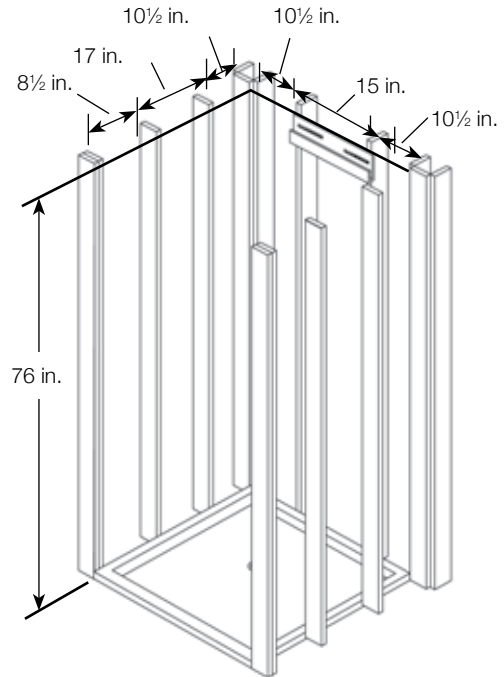

**COLORS**

- 4 Transitions colors with a 16" x 16" square tile pattern.

**OPTIONS**

- Dome Top slides in place and sits on top of the shower walls forming a complete 8' shower enclosure. The dome contains (1) waterproof UL approved 12 volt LED light (40 year life).
- Matching shower base with concealed drain.
- Corner or Rectangular Shower Seats also available. See Accessories Specification sheet for details.

This product is to be installed according to the installation guide.

Drain cutout in subfloor to be 4-1/2" diameter and located per the rough-in Illustration 1. Dry fit the shower base to ensure a proper fit and correct alignment of the shower drain and the hole in the floor.

Unit can be installed with aluminum hanging rail provided. Alternate adhesive method of installation can be used without the use of the hanging rail (see full instructions for details). Position of hanging rail mounting is also critical. See Illustration 2 for horizontal positioning of hanging rail. The top of the hanging rail to be positioned at 76" above finished floor when using a 3" high Transolid shower base. When you do not use a Transolid shower base the upper hanging rail should be installed 73" above the finished threshold.

Illustration 1

Illustration 2

**Strong 2-layer construction**

1 1/4" thick Aluminum Honeycomb Backer provides strength and structure.

1/4" thick solid surface material for beauty and smooth bacteria free surface