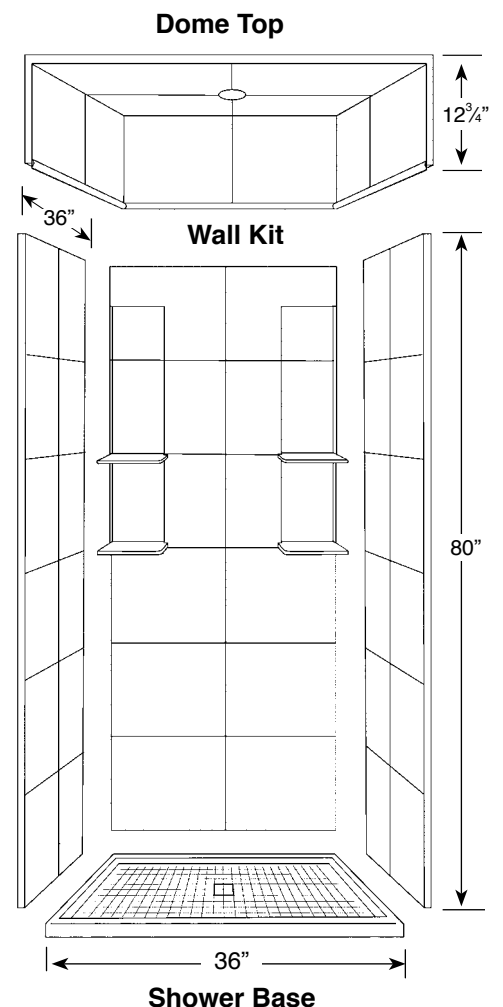

Shown with F3636 Shower Base, T3661 Dome Top