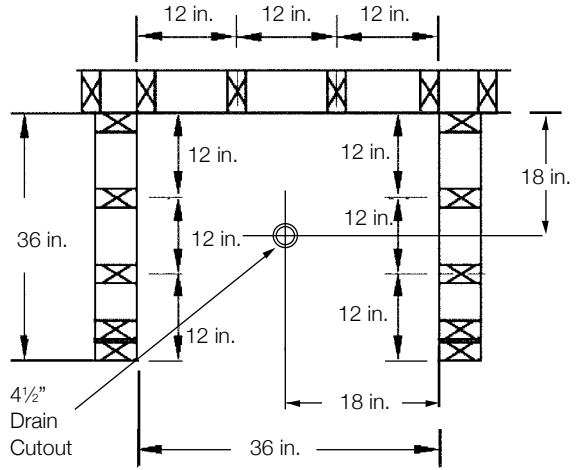

This product is to be installed according to the installation guide.

Drain cutout in subfloor to be 4-1/2" diameter and located per the rough-in Illustration 1. Dry fit the shower base to ensure a proper fit and correct alignment of the shower drain and the hole in the floor.

Unit can be installed with aluminum hanging rail provided. Alternate adhesive method of installation can be used without the use of the hanging rail (see full instructions for details). Position of hanging rail mounting is also critical. See Illustration 2 for horizontal positioning of hanging rail. The top of the hanging rail to be positioned at 76" above finished floor when using a 3" high Transolid shower base. When you do not use a Transolid shower base the upper hanging rail should be installed 73" above the finished threshold.

Illustration 1

Illustration 2

**Strong 2-layer construction**

1 1/4" thick Aluminum Honeycomb Backer provides strength and structure.

1/4" thick solid surface material for beauty and smooth bacteria free surface

**Aluminum Channel Joints**

for easy installation

Concealed drain with color-matched lift-off drain cover, 2 1/4" mosaic tile pattern.

	MODEL NO.	DESCRIPTION
<b>A</b>	DB368	Back Wall (1 panel)
<b>B</b>	DE368L	Left End Wall (1 panel)
<b>C</b>	DE368R	Right End Wall (1 panel)
<b>D</b>	F3636	Shower Base - center drain
<b>E</b>	T3661	Dome Top with (1) LED Light