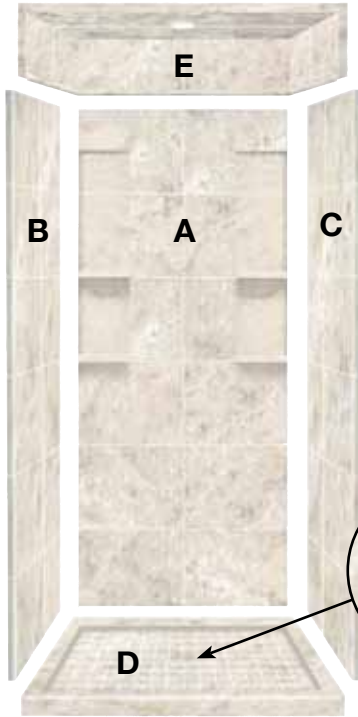

This product is to be installed according to the installation guide.

Drain cutout in subfloor to be 4-1/2" diameter and located per the rough-in Illustration 1. Dry fit the shower base to ensure a proper fit and correct alignment of the shower drain and the hole in the floor.

Unit can be installed with aluminum hanging rail provided. Alternate adhesive method of installation can be used without the use of the hanging rail (see full instructions for details). Position of hanging rail mounting is also critical. See Illustration 2 for horizontal positioning of hanging rail. The top of the hanging rail to be positioned at 76" above finished floor when using a 3" high Transolid shower base. When you do not use a Transolid shower base the upper hanging rail should be installed 73" above the finished threshold.

Illustration 1

Illustration 2

**Strong 2-layer construction**

1 1/4" thick Aluminum Honeycomb Backer provides strength and structure.

1/4" thick solid surface material for beauty and smooth bacteria free surface

**Aluminum Channel Joints**

for easy installation

Concealed drain with color-matched lift-off drain cover, 2 1/4" mosaic tile pattern.

	MODEL NO.	DESCRIPTION
<b>A</b>	DB368	Back Wall (1 panel)
<b>B</b>	DE368L	Left End Wall (1 panel)
<b>C</b>	DE368R	Right End Wall (1 panel)
<b>D</b>	F3636	Shower Base - center drain
<b>E</b>	T3661	Dome Top with (1) LED Light