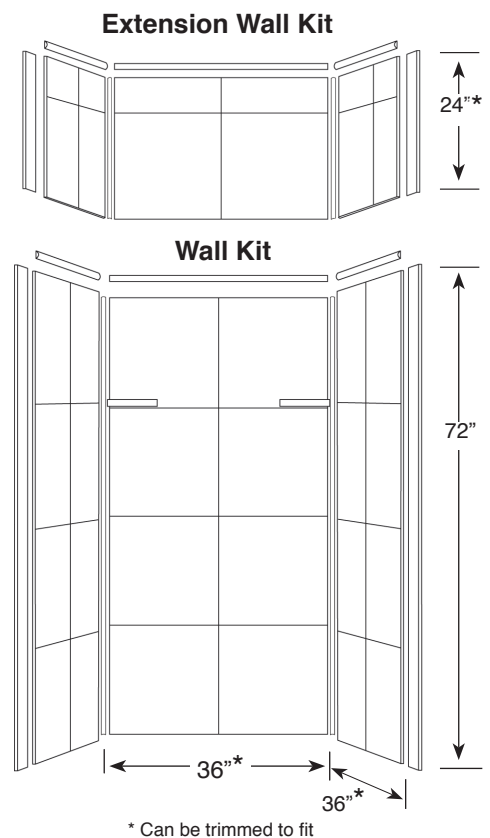

FEATURES

- 36" x 36" Shower Walls for existing construction.
- Thick 1/4" 100% Solid Surface material for superior strength, beauty and easy cleaning. Surface will not support bacteria growth.
- Walls can be attached to moisture-resistant wall board, or directly over tile with supplied adhesive. Walls are trimmable for custom fit.
- Integrated pieces fit together for an easy, clean installation.
- Two wall shelves included for convenient storage
- Wall Kit includes two wrap around front edge trim pieces, front and side top bullnose trim pieces with coped, mitered inside corners, two inside flat corner molding pieces, one 1-oz. tube mounting adhesive, four 11-oz. tubes 100% silicone adhesive and one roll mounting tape.
- 10 Year Limited Residential Warranty / 3 Year Commercial Warranty

Specified Model

	SIZE	MODEL NO.	DESCRIPTION	Width	Depth	Height
SHOWER WALL KIT						
<input type="checkbox"/>	36" x 36"	RBE3667	Shower Wall Kit	36"	to 36"	72"
OPTIONAL COMPONENTS						
<input type="checkbox"/>	36" x 36"	F3636	Shower Base	36"	36"	3"
<input type="checkbox"/>	36" x 36"	X3662	Extension Wall Kit	36"	to 36"	24"
Wall Pockets and Window Trim Kit (see separate spec. sheet)						
COMPLETE SHOWER KITS						
<input type="checkbox"/>	36" x 36"	RKWF3667	Walls & Base Kit	36"	36"	75"
<input type="checkbox"/>	36" x 36"	RKWF3667	Walls, Base, Ext. Kit	36"	36"	99"

REMODEL

36" x 36" shower walls

INSTALLATION NOTES:

This product is to be installed according to the installation guide supplied with shower walls. This product designed to be installed over clean, smooth tile, waterproof drywall or cement board. If installing directly over tile, remove all loose pieces and fill for a consistent, smooth substrate.