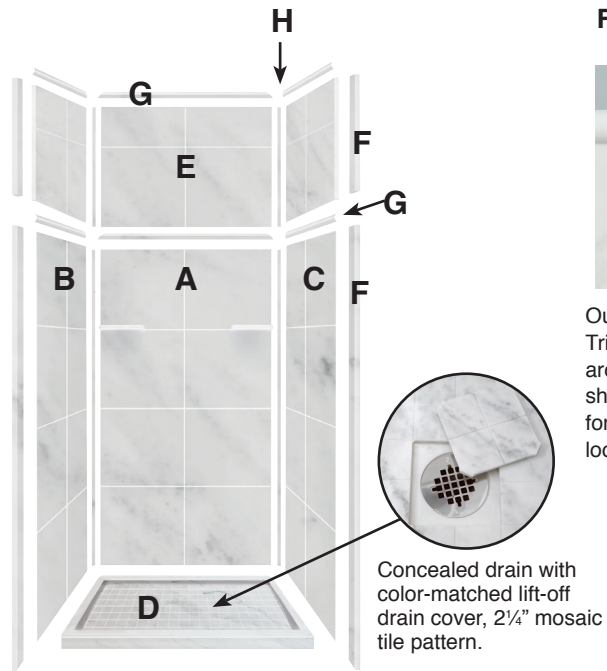

FEATURES

- 36" x 36" Shower Walls for existing construction.
- Thick 1/4" 100% Solid Surface material for superior strength, beauty and easy cleaning. Surface will not support bacteria growth.
- Walls can be attached to moisture-resistant wall board, or directly over tile with supplied adhesive. Walls are trimmable for custom fit.
- Integrated pieces fit together for an easy, clean installation.
- Two wall shelves included for convenient storage
- Wall Kit includes two wrap around front edge trim pieces, front and side top bullnose trim pieces with coped, mitered inside corners, two inside flat corner molding pieces, one 1-oz. tube mounting adhesive, four 11-oz. tubes 100% silicone adhesive and one roll mounting tape.
- 10 Year Limited Residential Warranty / 3 Year Commercial Warranty

Plain / Colors

<input type="checkbox"/>	01 White
<input type="checkbox"/>	08 Biscuit
<input type="checkbox"/>	67 Matrix Khaki
<input type="checkbox"/>	86 Sea Shore

Shown with F3636 Shower Base, X3662 Extension Wall Kit

REMODEL

36" x 36" shower walls

INSTALLATION NOTES:

This product is to be installed according to the installation guide supplied with shower walls. This product designed to be installed over clean, smooth tile, waterproof drywall or cement board. If installing directly over tile, remove all loose pieces and fill for a consistent, smooth substrate.

REMODEL

F. Outside Edge Trim

Outside Edge Trim wraps around shower wall for finished look

G. Bullnose Trim

The solid surface bullnose molding used along the top edge of the walls is contoured for easy fitting.