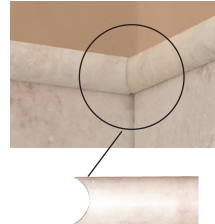

FEATURES

- 36" x 36" Shower Walls for existing construction.
- Thick 1/4" 100% Solid Surface material for superior strength, beauty and easy cleaning. Surface will not support bacteria growth.
- Walls can be attached to moisture-resistant wall board, or directly over tile with supplied adhesive. Walls are trimmable for custom fit.
- Integrated pieces fit together for an easy, clean installation.
- Two wall shelves included for convenient storage
- Wall Kit includes two wrap around front edge trim pieces, front and side top bullnose trim pieces with coped, mitered inside corners, two inside flat corner molding pieces, one 1-oz. tube mounting adhesive, four 11-oz. tubes 100% silicone adhesive and one roll mounting tape.
- 10 Year Limited Residential Warranty / 3 Year Commercial Warranty

Plain / Colors

<input type="checkbox"/>	01 White
<input type="checkbox"/>	08 Biscuit
<input type="checkbox"/>	67 Matrix Khaki
<input type="checkbox"/>	86 Sea Shore

Shown with F3636 Shower Base, X3662 Extension Wall Kit

REMODEL

36" x 36" shower walls

INSTALLATION NOTES:

This product is to be installed according to the installation guide supplied with shower walls. This product designed to be installed over clean, smooth tile, waterproof drywall or cement board. If installing directly over tile, remove all loose pieces and fill for a consistent, smooth substrate.

REMODEL

F. Outside Edge Trim

Outside Edge Trim wraps around shower wall for finished look

G. Bullnose Trim

The solid surface bullnose molding used along the top edge of the walls is contoured for easy fitting.