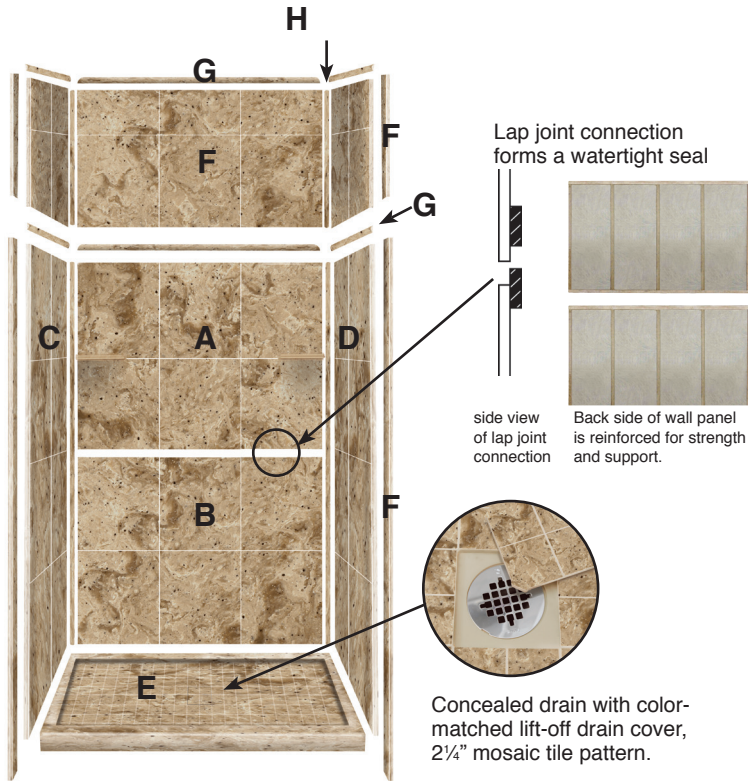

48" x 36" shower walls

INSTALLATION NOTES:

This product is to be installed according to the installation guide supplied with shower walls. This product designed to be installed over clean, smooth tile, waterproof drywall or cement board. If installing directly over tile, remove all loose pieces and fill for a consistent, smooth substrate.

REMODEL

F. Outside Edge Trim

Outside Edge Trim wraps around shower wall for finished look

G. Bullnose Trim

The solid surface bullnose molding used along the top edge of the walls is contoured for easy fitting.

H. Inside Corner Molding

Inside Flat Corner Molding (2 pcs.) included for use on out of square installation.

	MODEL #	DESCRIPTION
A	RB487U	Upper Back Wall (1 panel)
B	RB487D	Lower Back Wall (1 panel)
C	RE367L	Left End Wall (1 panel)
D	RE367R	Right End Wall (1 panel)
E	F4834	Shower Base - center drain
F	X4882	Extension Wall Kit

OPTIONS: ACCESSORIES

Available for on-site installation. Must be ordered separately. See Accessories Specification for further information.