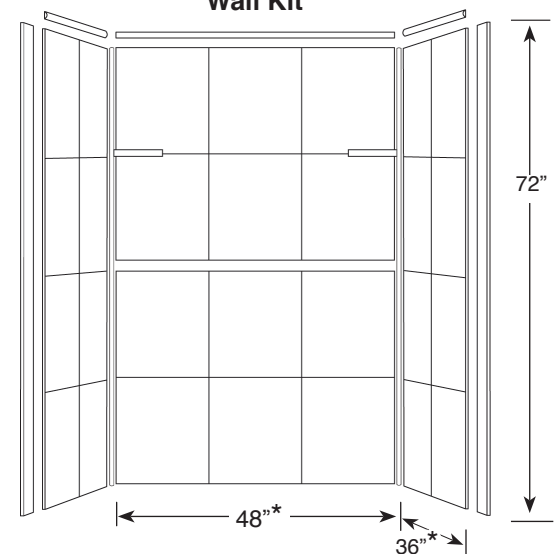

FEATURES

- 48" x 36" Shower Walls for existing construction.
- Thick 1/4" 100% Solid Surface material for superior strength, beauty and easy cleaning. Surface will not support bacteria growth.
- Walls can be attached to moisture-resistant wall board, or directly over tile with supplied adhesive. Walls are trimmable for custom fit.
- Integrated pieces fit together for an easy, clean installation. Lap joint connection between upper and lower back wall forms a watertight seal.
- Two wall shelves included for convenient storage
- Wall Kit includes two wrap around front edge trim pieces, front and side top bullnose trim pieces with coped, mitered inside corners, two inside flat corner molding pieces, one 1-oz. tube mounting adhesive, four 11-oz. tubes 100% silicone adhesive and one roll mounting tape.
- 10 Year Limited Residential Warranty / 3 Year Commercial Warranty

COLORS

- 4 Transitions colors with a 16" x 16" square tile pattern.
- 4 Classic colors with plain pattern.

OPTIONS

- Extension wall panels add up to 24" of height to extend shower walls to ceiling.
- Matching shower base with concealed drain.
- 3 Wall Pockets: horizontal, vertical or arched; Window Trim Kit and Shower Seats also available. See Accessories Specification sheet for details.

Specified Model

	SIZE	MODEL NO.	DESCRIPTION	Width	Depth	Height
SHOWER WALL KIT						
☐	48" x 36"	RBE4867	Wall Kit	48"	to 36"	72"
OPTIONAL COMPONENTS						
☐	48" x 34"	F4834	Shower Base	48"	34"	3"
☐	48" x 36"	X4862	Extension Wall Kit	48"	to 36"	24"
COMPLETE SHOWER KITS						
☐	48" x 34"	RKWF4847	Walls & Base Kit	48"	34"	75"
☐	48" x 34"	RKWFX4847	Walls, Base, Ext. Kit	48"	34"	99"

To Be Specified: Pattern/Color (see below)

16" Square Tile Pattern / Colors

☐	91 White Carrara
☐	92 Silver Mocha
☐	94 Sand Mountain
☐	96 Almond Sky

Plain / Colors