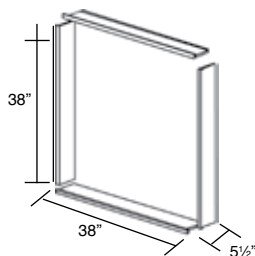

Arched Wall Pocket
WSA1522