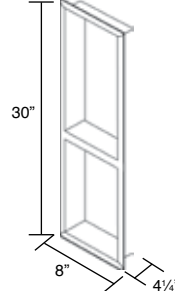

COLORS

- 4 Transitions colors with plain pattern.
- 4 Classic colors with plain pattern.

Specified Model

	SIZE	MODEL NO.	DESCRIPTION	Width	Depth	Height
ACCESSORIES for REMODEL SERIES only						
<input type="checkbox"/>	36" x 36"	RSS2412	Window Trim	38"	5½"	38"
<input type="checkbox"/>	15" x 22"	WSA1522	Arched Wall Pocket	15"	4¼"	22"
<input type="checkbox"/>	15" x 22"	WSH2216	Horizontal Wall Pocket	22"	4¼"	16"
<input type="checkbox"/>	15" x 22"	WSV0830	Vertical Wall Pocket	8"	4¼"	30"
ACCESSORIES for REMODEL SERIES & DIRECT-TO-STUD						
<input type="checkbox"/>	14" x 14"	CSS1414	Corner Shower Seat	14½"	14½"	3"
<input type="checkbox"/>	24" x 12"	RSS2412	Rectangular Shower Seat	24"	12½"	3"

Remodel RKWFX6027R-91 shown with RSS2412 Shower Seat, WTK36 Window Trim Kit, WSV0830 Vertical Wall Pocket

For use with Remodel Series only

Window Trim Kit
WTK36

Arched Wall Pocket
WSA1522

Horizontal Wall Pocket
WSH2216

Vertical Wall Pocket
WSV0830

For use with Remodel & Direct to Stud

Corner Shower Seat
CSS1414

Rectangular Shower Seat
RSS2412

To Be Specified: Color (see below)

Plain / Colors

<input type="checkbox"/>	91 White Carrara	<input type="checkbox"/>	01 White
<input type="checkbox"/>	92 Silver Mocha	<input type="checkbox"/>	08 Biscuit
<input type="checkbox"/>	94 Sand Mountain	<input type="checkbox"/>	67 Matrix Khaki
<input type="checkbox"/>	96 Almond Sky	<input type="checkbox"/>	86 Sea Shore