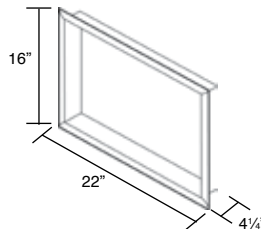

Vertical Wall Pocket
WSV0830