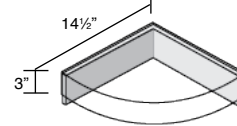

COLORS

- 4 Transitions colors with plain pattern.
- 4 Classic colors with plain pattern.

Specified Model

	SIZE	MODEL NO.	DESCRIPTION	Width	Depth	Height
ACCESSORIES for REMODEL SERIES only						
<input type="checkbox"/>	36" x 36"	RSS2412	Window Trim	38"	5½"	38"
<input type="checkbox"/>	15" x 22"	WSA1522	Arched Wall Pocket	15"	4¼"	22"
<input type="checkbox"/>	15" x 22"	WSH2216	Horizontal Wall Pocket	22"	4¼"	16"
<input type="checkbox"/>	15" x 22"	WSV0830	Vertical Wall Pocket	8"	4¼"	30"
ACCESSORIES for REMODEL SERIES & DIRECT-TO-STUD						
<input type="checkbox"/>	14" x 14"	CSS1414	Corner Shower Seat	14½"	14½"	3"
<input type="checkbox"/>	24" x 12"	RSS2412	Rectangular Shower Seat	24"	12½"	3"

Vertical Wall Pocket
WSV0830

For use with Remodel & Direct to Stud

Corner Shower Seat
CSS1414

Rectangular Shower Seat
RSS2412

To Be Specified: Color (see below)

Plain / Colors

<input type="checkbox"/>	91 White Carrara	<input type="checkbox"/>	01 White
<input type="checkbox"/>	92 Silver Mocha	<input type="checkbox"/>	08 Biscuit
<input type="checkbox"/>	94 Sand Mountain	<input type="checkbox"/>	67 Matrix Khaki
<input type="checkbox"/>	96 Almond Sky	<input type="checkbox"/>	86 Sea Shore