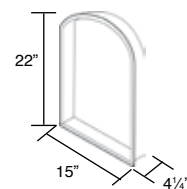

COLORS

- 4 Transitions colors with plain pattern.
- 4 Classic colors with plain pattern.

Specified Model

	SIZE	MODEL NO.	DESCRIPTION	Width	Depth	Height
ACCESSORIES for REMODEL SERIES only						
<input type="checkbox"/>	36" x 36"	RSS2412	Window Trim	38"	5½"	38"
<input type="checkbox"/>	15" x 22"	WSA1522	Arched Wall Pocket	15"	4¼"	22"
<input type="checkbox"/>	15" x 22"	WSH2216	Horizontal Wall Pocket	22"	4¼"	16"
<input type="checkbox"/>	15" x 22"	WSV0830	Vertical Wall Pocket	8"	4¼"	30"
ACCESSORIES for REMODEL SERIES & DIRECT-TO-STUD						
<input type="checkbox"/>	14" x 14"	CSS1414	Corner Shower Seat	14½"	14½"	3"
<input type="checkbox"/>	24" x 12"	RSS2412	Rectangular Shower Seat	24"	12½"	3"

Remodel RKWFX6027R-91 shown with RSS2412 Shower Seat, WTK36 Window Trim Kit, WSV0830 Vertical Wall Pocket

For use with Remodel Series only

Window Trim Kit
WTK36

Arched Wall Pocket
WSA1522

Horizontal Wall Pocket
WSH2216

Vertical Wall Pocket
WSV0830

For use with Remodel & Direct to Stud

Corner Shower Seat
CSS1414

Rectangular Shower Seat
RSS2412

To Be Specified: Color (see below)

Plain / Colors

<input type="checkbox"/>	91 White Carrara	<input type="checkbox"/>	01 White
<input type="checkbox"/>	92 Silver Mocha	<input type="checkbox"/>	08 Biscuit
<input type="checkbox"/>	94 Sand Mountain	<input type="checkbox"/>	67 Matrix Khaki
<input type="checkbox"/>	96 Almond Sky	<input type="checkbox"/>	86 Sea Shore