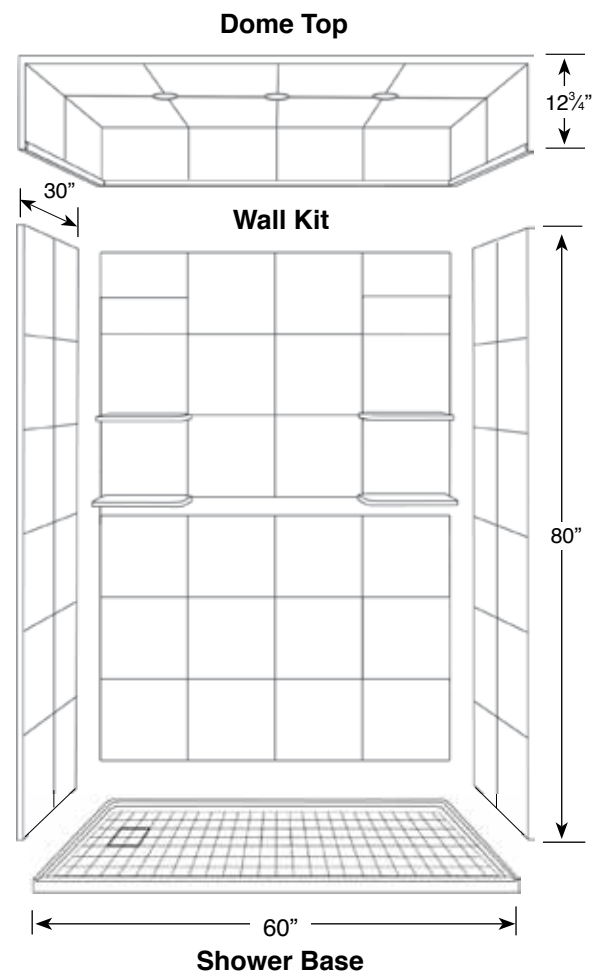

FEATURES

- 60" x 30" Shower Walls for new and existing construction.
- Thick 1/4" 100% solid surface material bonded to an 1-1/4" thick aluminum honeycomb polyurethane filled backer for superior strength. Solid surface material is easy to clean and will not support bacteria growth.
- 4-piece wall design glues directly to studs with supplied adhesive. Back wall can be alternately installed with aluminum hanging rail provided.
- Aluminum channel joints for easy installation and uniform structure.
- Four wall shelves included for convenient storage
- Wall Kit includes 8" long chrome shower arm, 15" slotted hanging rail, four 11-oz. tubes quick dry panel adhesive and two 11-oz. tubes 100% silicone adhesive.
- 10 Year Limited Residential Warranty / 3 Year Commercial Warranty

COLORS

- 4 Transitions colors with a 16" x 16" square tile pattern.

OPTIONS

- Dome Top slides in place and sits on top of the shower walls forming a complete 8' shower enclosure. The dome contains (3) waterproof UL approved 12 volt LED lights (40 year life).
- Matching shower base with concealed drain.
- Corner or Rectangular Shower Seats also available. See Accessories Specification sheet for details.

	SIZE	LEFT HAND MODEL NO		RIGHT HAND MODEL NO	Width	Depth	Height
COMPLETE SHOWER KITS							
Walls & Base Kit							
☐	60" x 30"	DKWF6008L	☐	DKWF6008R	60"	30"	83"
Walls, Base & Extension Walls Kit							
☐	60" x 30"	DKWFT6008L	☐	DKWFT6008R	60"	30"	95¾"
SHOWER WALLS (only) KIT							
☐	60" x 30"	DKWE6008			60"	30"	80"
	60" x 80"	DB608 Back Wall (2 pcs.)			60"		80"
	30" x 80"	DE308 End Wall Set (2 pcs.)			30"		80"
INDIVIDUAL COMPONENTS							
Shower Base							
☐	60" x 30"	F6030L	☐	F6030R	60"	30"	3"
Dome Top							
☐	60" x 30"	T6001			60"	30"	12¾"

To Be Specified: Color (see below)

16" Square Tile Pattern / Colors

☐	91 White Carrara
☐	92 Silver Mocha
☐	94 Sand Mountain
☐	96 Almond Sky