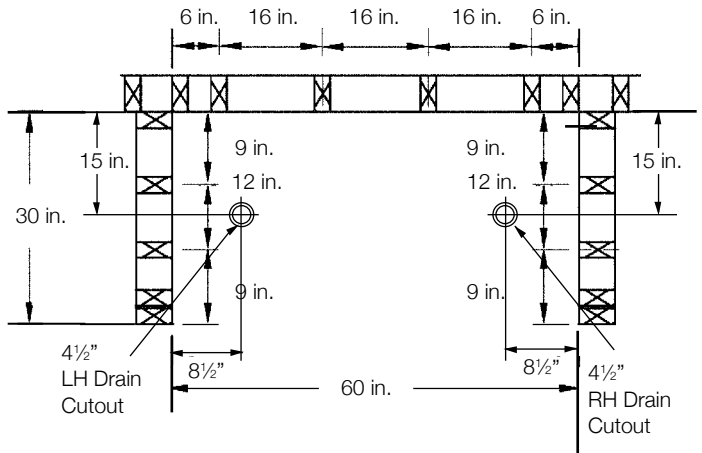

INSTALLATION NOTES

This product is to be installed according to the installation guide.

Drain cutout in subfloor to be 4-1/2" diameter and located per the rough-in Illustration 1. Dry fit the shower base to ensure a proper fit and correct alignment of the shower drain and the hole in the floor.

Unit can be installed with aluminum hanging rail provided. Alternate adhesive method of installation can be used without the use of the hanging rail (see full instructions for details). Position of hanging rail mounting is also critical. See Illustration 2 for horizontal positioning of hanging rail. The top of the hanging rail to be positioned at 76" above finished floor when using a 3" high Transolid shower base. When you do not use a Transolid shower base the upper hanging rail should be installed 73" above the finished threshold.

Illustration 1

Strong 2-layer construction

1 1/4" thick Aluminum Honeycomb Backer provides strength and structure. 1/4" thick solid surface material for beauty and smooth bacteria free surface.

Aluminum Channel Joints for easy installation

Concealed drain with color-matched lift-off drain cover, 2 1/4" mosaic tile pattern.