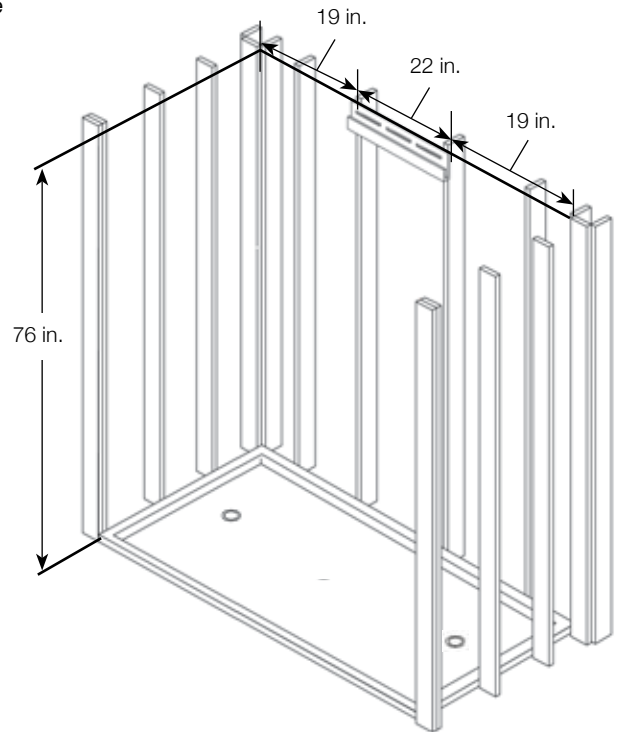

Illustration 2

	MODEL NO.	DESCRIPTION
A	DB608U	Upper Back Wall (1 panel)
B	DB608D	Lower Back Wall (1 panel)
C	DE308L	Left End Wall (1 panel)
D	DE308R	Right End Wall (1 panel)
E	F6030L	Shower Base - LH drain (shown)
E	F6030R	Shower Base - RH drain
F	T6001	Dome Top with (3) LED Lights

OPTIONS: ACCESSORIES

Available for on-site installation. Must be ordered separately. See Accessories Specification for further information.

Product Information

MODEL NO.	SHOWER DOOR	
	MAXIMUM WIDTH	MAXIMUM HEIGHT
DKW6008	57"	80"