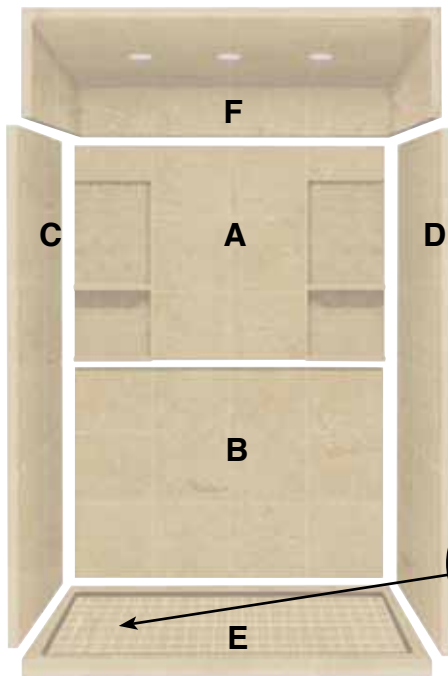

INSTALLATION NOTES

This product is to be installed according to the installation guide.

Drain cutout in subfloor to be 4-1/2" diameter and located per the rough-in Illustration 1. Dry fit the shower base to ensure a proper fit and correct alignment of the shower drain and the hole in the floor.

Unit can be installed with aluminum hanging rail provided. Alternate adhesive method of installation can be used without the use of the hanging rail (see full instructions for details). Position of hanging rail mounting is also critical. See Illustration 2 for horizontal positioning of hanging rail. The top of the hanging rail to be positioned at 76" above finished floor when using a 3" high Transolid shower base. When you do not use a Transolid shower base the upper hanging rail should be installed 73" above the finished threshold.

Illustration 1

Strong 2-layer construction

1 1/4" thick Aluminum Honeycomb Backer provides strength and structure. 1/4" thick solid surface material for beauty and smooth bacteria free surface.

Aluminum Channel Joints for easy installation

Concealed drain with color-matched lift-off drain cover, 2 1/4" mosaic tile pattern.