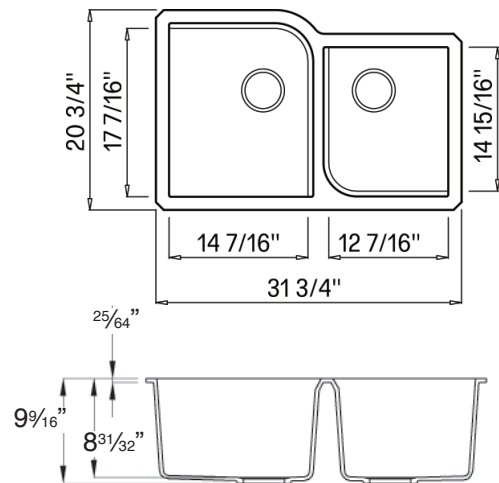

31-3/4" x 20-3/4" D-Shape Double Radius® Series silQ® granite RUDO3120

FEATURES

- 31³/₄" x 20³/₄" x 9¹/₂" double bowls. D-shape large bowl.
- Under counter mount kitchen sink. The rim of the sink is under neath the countertop.
- Transolid silQ®granite sinks are by made with the union of natural granite and acrylic resin. The result gives our sinks high resistance to high temperatures, scratches, dents and chips, as well as impacts and violent shocks.
- The non-porous surface is resistant to bacteria growth and reduces the need for cleaning with harsh chemicals and is 100% food safe.
- 10 Year Limited Residential Warranty
3 Year Commercial Warranty

COLORS

- 5 Colors

Specified Model

Model	RUDO3120
Overall Dimensions	L31 ³ / ₄ " x W20 ³ / ₄ " x D9 ¹ / ₂ "
Left Bowl Dimensions	L14 ⁷ / ₁₆ " x W17 ⁷ / ₁₆ " x D8 ³¹ / ₃₂ "
Right Bowl Dimensions	L12 ⁷ / ₁₆ " x W14 ¹⁵ / ₁₆ " x D8 ³¹ / ₃₂ "
Faucet Holes	0
Shipping Weight	48 lbs.
Material	Granite
Installation	under counter mounted
Required	2 basket strainers not supplied