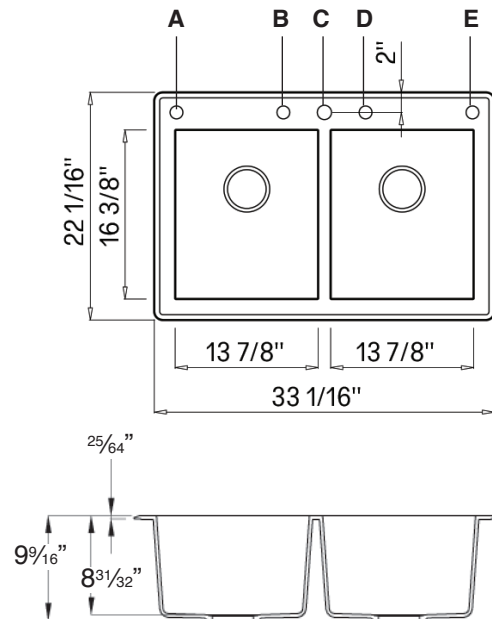

## Specified Model

Model	<b>RTDE3322</b>
Overall Dimensions	L33 <sup>1</sup> / <sub>16</sub> " x W22 <sup>1</sup> / <sub>16</sub> " x D9 <sup>1</sup> / <sub>2</sub> "
Left Bowl Dimensions	L13 <sup>7</sup> / <sub>8</sub> " x W16 <sup>3</sup> / <sub>8</sub> " x D8 <sup>31</sup> / <sub>32</sub> "
Right Bowl Dimensions	L13 <sup>7</sup> / <sub>8</sub> " x W16 <sup>3</sup> / <sub>8</sub> " x D8 <sup>31</sup> / <sub>32</sub> "
Faucet Holes	up to 5 - must specify number of holes and hole location(s).
Shipping Weight	48 lbs.
Material	Granite
Installation	countertop mounted
Required	2 basket strainers not supplied

**IMPORTANT:** Circle Letter(s) above to indicate location(s) for faucet hole drillings (there is a 4" spread between hole locations B,C,D. There is a 10<sup>25</sup>/<sub>64</sub>" spread between hole locations A and B and D and E).