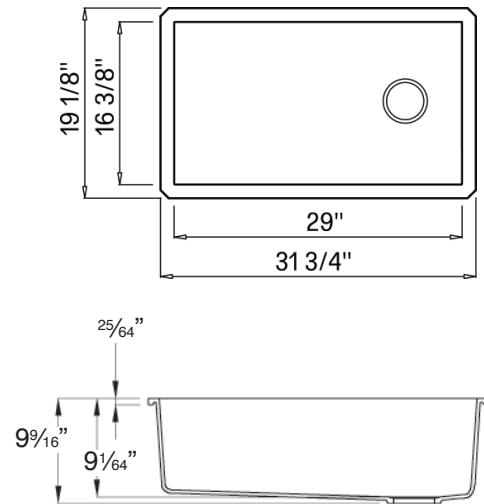

transolid kitchen sinks Radius® Series silQ®granite RUSS3118

FEATURES

- 31³/₄" x 19¹/₈" x 9¹/₂" super single bowl is size of double bowl sink.
- Under counter mount kitchen sink. The rim of the sink is under neath the countertop.
- Transolid silQ®granite sinks are by made with the union of natural granite and acrylic resin. The result gives our sinks high resistance to high temperatures, scratches, dents and chips, as well as impacts and violent shocks.
- The non-porous surface is resistant to bacteria growth and reduces the need for cleaning with harsh chemicals and is 100% food safe.
- 10 Year Limited Residential Warranty
3 Year Commercial Warranty

COLORS

- 5 Colors

Specified Model

Model	RUSS3118
Overall Dimensions	L31 ³ / ₄ " x W19 ¹ / ₈ " x D9 ¹ / ₂ "
Bowl Dimensions	L29" x W16 ³ / ₈ " x D9 ¹ / ₆₄ "
Faucet Holes	0
Shipping Weight	48 lbs.
Material	Granite
Installation	under counter mounted
Required	1 basket strainer not supplied