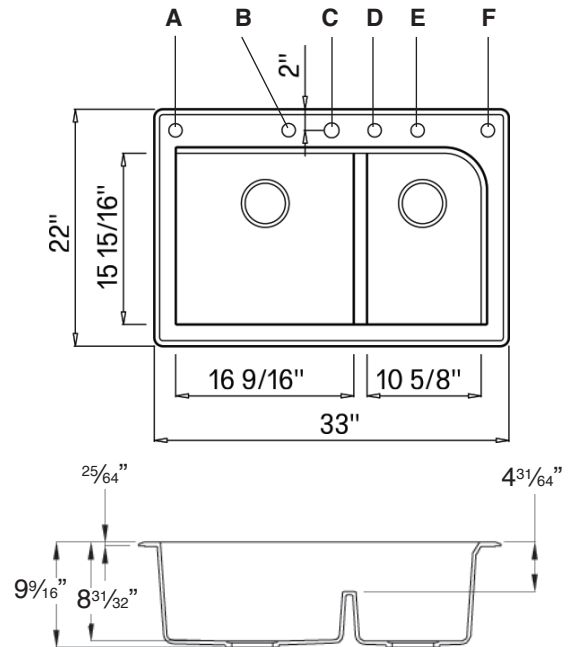

FEATURES

- 33" x 22" x 9 1/2" double bowls. J-Shape small bowl. Sink has low 4-1/2" divider.
- Top mount kitchen sink. The rim of the sink sits on the countertop.
- Transolid silQ®granite sinks are by made with the union of natural granite and acrylic resin. The result gives our sinks high resistance to high temperatures, scratches, dents and chips, as well as impacts and violent shocks.
- The non-porous surface is resistant to bacteria growth and reduces the need for cleaning with harsh chemicals and is 100% food safe.
- 10 Year Limited Residential Warranty
3 Year Commercial Warranty

COLORS

- 5 Colors

Specified Model

Model	RTDJ3322
Overall Dimensions	L33" x W22" x D9 1/2"
Left Bowl Dimensions	L16 9/16" x W15 15/16" x D8 31/32"
Right Bowl Dimensions	L10 5/8" x W15 15/16" x D8 31/32"
Faucet Holes	up to 6 - must specify number of holes and hole location(s).
Shipping Weight	48 lbs.
Material	Granite
Installation	countertop mounted
Required	2 basket strainers not supplied

IMPORTANT: Circle Letter(s) above to indicate location(s) for faucet hole drillings (there is a 4" spread between hole locations B,C,D,E. There is a 10 33/64" spread between hole locations A and B and 6 17/32" between E and F).