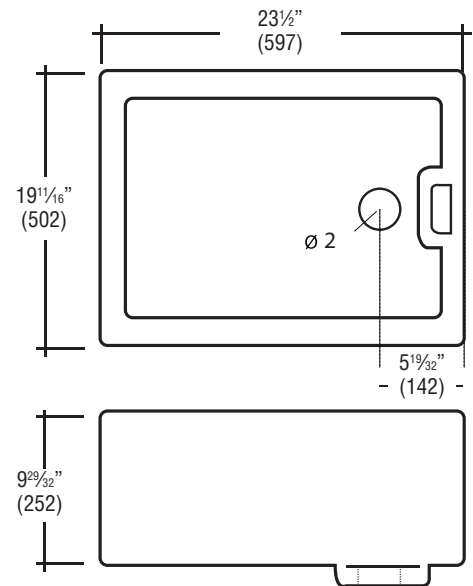

**Features**

- 23½" (597) x 19¼" (502) x 9<sup>29</sup>/<sub>32</sub>" (252) Belfast sink.
- Single compartment with channeled overflow. Defined by its oblong form, glazed on all four sides enabling above counter installation or undercounter design with either long or short face exposed.
- Farmhouse style with a wrap around 9<sup>29</sup>/<sub>32</sub>" (252) high apron front.
- 2" drain opening.
- Made of highest grade fireclay, which is clay heated to an extremely high 1600° making the sink hard and durable, with a beautiful high shine.
- Durability of fireclay means it is resistant to scratches and chips and is easy to clean.
- Deep bowl means more room for big pots.
- Fits 30" (762) base cabinet width.

**Components**

Product includes:  
Installation Instructions

**Required: 2" Domed Drain with overflow**  
BDWOF (see back)

**Options**

TSGB24201 Bottom Sink Grid

**Warranty**

- Lifetime Limited Warranty

**Specified Model**

Model	FUSB242010
Overall Dimensions	L23½" x W19¼" x D9 <sup>29</sup> / <sub>32</sub> " 800 x 502 x 252
Bowl Dimensions	L21¾" x W17⅞" x D9½" 552 x 454 x 241
Drain hole:	2" (50.8mm)
Shipping Weight	88.2 lbs.
Material	Fireclay
Color	White
Installation	under counter mounted
Required	template, included dome drain with overflow - not supplied, available as option