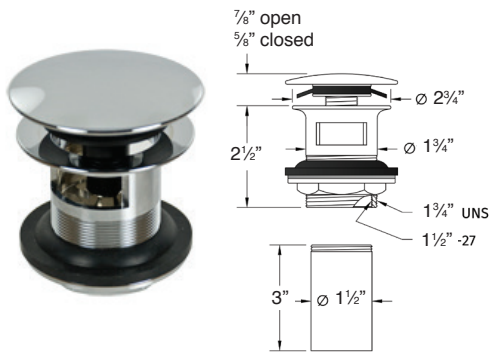

**Features**

- 23½" (597) x 19¼" (502) x 9<sup>29</sup>/<sub>32</sub>" (252) Belfast sink.
- Single compartment with channeled overflow. Defined by its oblong form, glazed on all four sides enabling above counter installation or undercounter design with either long or short face exposed.
- Farmhouse style with a wrap around 9<sup>29</sup>/<sub>32</sub>" (252) high apron front.
- 2" drain opening.
- Made of highest grade fireclay, which is clay heated to an extremely high 1600° making the sink hard and durable, with a beautiful high shine.
- Durability of fireclay means it is resistant to scratches and chips and is easy to clean.
- Deep bowl means more room for big pots.
- Fits 30" (762) base cabinet width.

Model	FUSB242010
Overall Dimensions	L23½" x W19¼" x D9 <sup>29</sup> / <sub>32</sub> " 800 x 502 x 252
Bowl Dimensions	L21¾" x W17⅞" x D9½" 552 x 454 x 241
Drain hole:	2" (50.8mm)
Shipping Weight	88.2 lbs.
Material	Fireclay
Color	White
Installation	under counter mounted
Required	template, included dome drain with overflow - not supplied, available as option

**Codes/Standards**

ASME A112.19.3/CSA B45.4

**Notes**

Install this product according to the installation instructions.

**Optional Accessories**

TSGB24201 Bottom Sink Grid

**BDWOF Soft Touch Dome Drain with overflow**

EZ-click™ drain with overflow. Includes 1-1/2" x 3" tailpiece. Fits 2" diameter drain opening. For use with FUSB242010 Quinn Belfast Sink with weir overflow. Lifetime warranty on clicking mechanism.

BDWOF-PC polished chrome  
BDWOF-BN brushed nickel