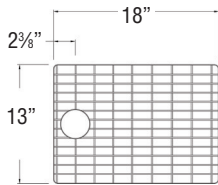

Optional Accessories

TSGB24201 Bottom Sink Grid