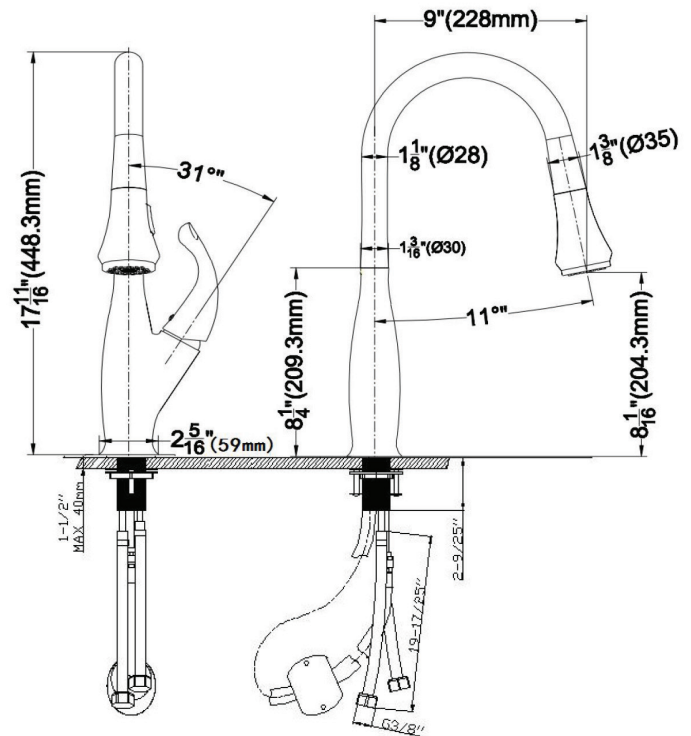

Codes/Standards

Certified to CUPC
Certified to AB1953
Certified to NSF/ANSI 61
Complies with Federal Lead Plumbing Law as certified with IAMPO R&T inc.
ADA complaint for lever handle

Notes: Install this product according to the installation instructions.