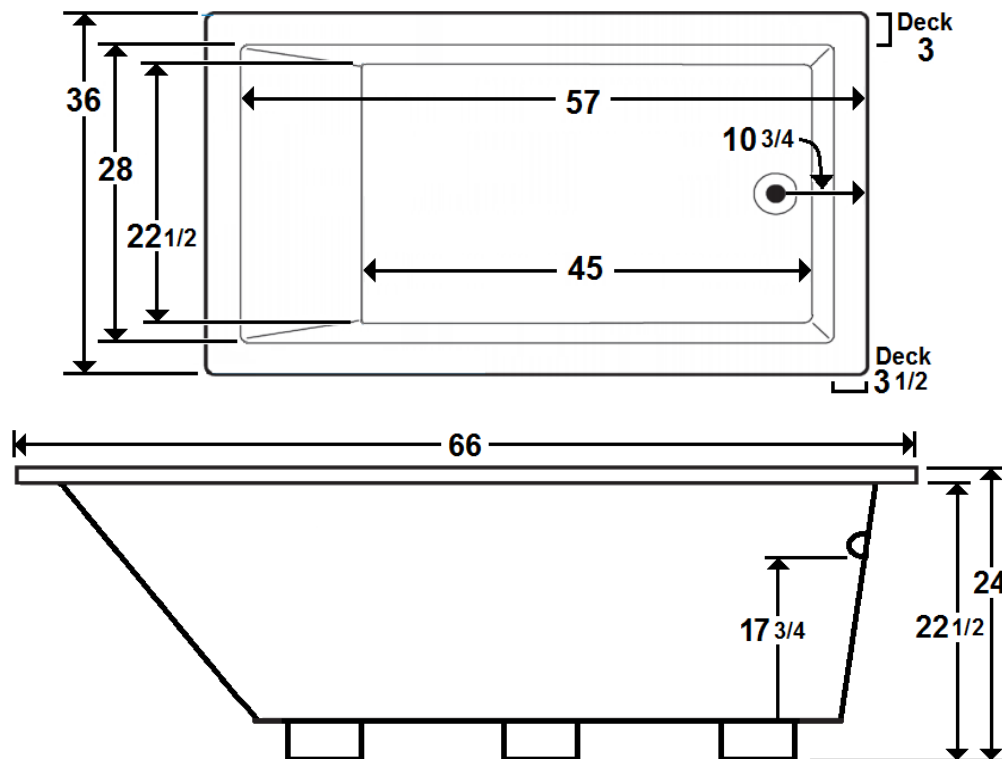

## 66" x 36" Drop-In Acrylic Tub

Model Number  
**6636PT064**  
Drop-In Soaker in White

**\*All dimensions are +/- 1/2" and subject to change without notice\***

### Technical Information

- Weight: 146 lbs.
- Water Depth to Overflow: 17 3/4"
- Water Capacity: 93 gal.
- Sump Dimension: 45" x 22 1/2"