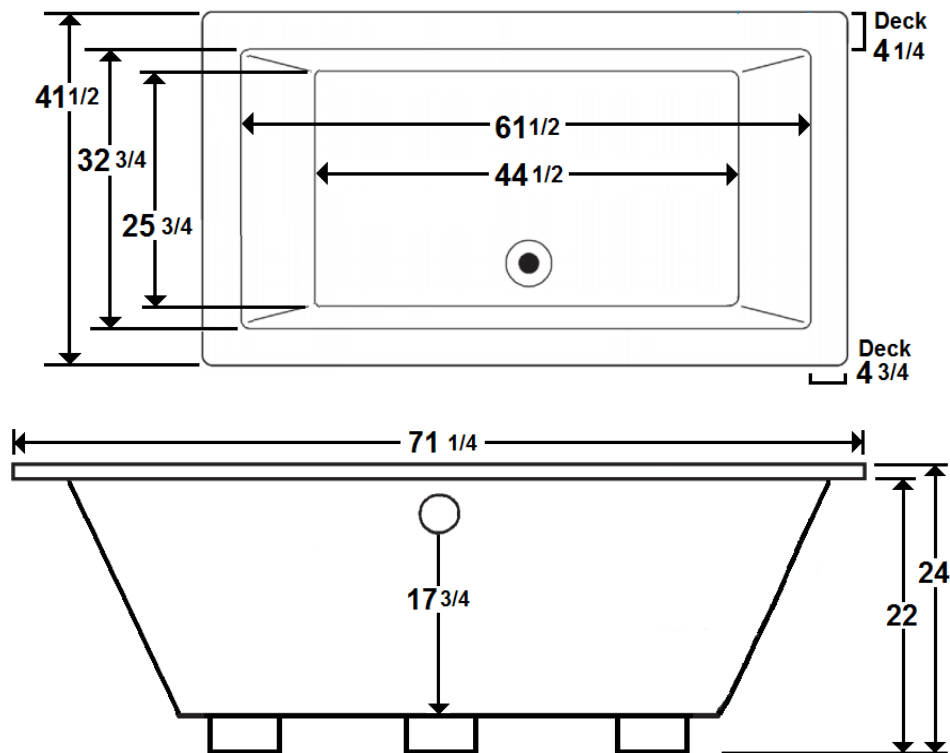

FARRELL 5

72" x 42" Drop-In Acrylic Tub

Model Number
7242FT064
Drop-In Soaker in White

Features

- Constructed of high-gloss durable acrylic
- Textured slip resistant bottom
- Deep bathing well
- Pre-leveled base for easy installation
- Minimalist design
- Can be installed as an undermount
- Limited lifetime warranty
- Made in the USA

All dimensions are +/- 1/2" and subject to change without notice

Technical Information

- Weight: 151 lbs.
- Water Depth to Overflow: 17 3/4"
- Water Capacity: 163 gal.
- Sump Dimension: 44 1/2" x 25 3/4"